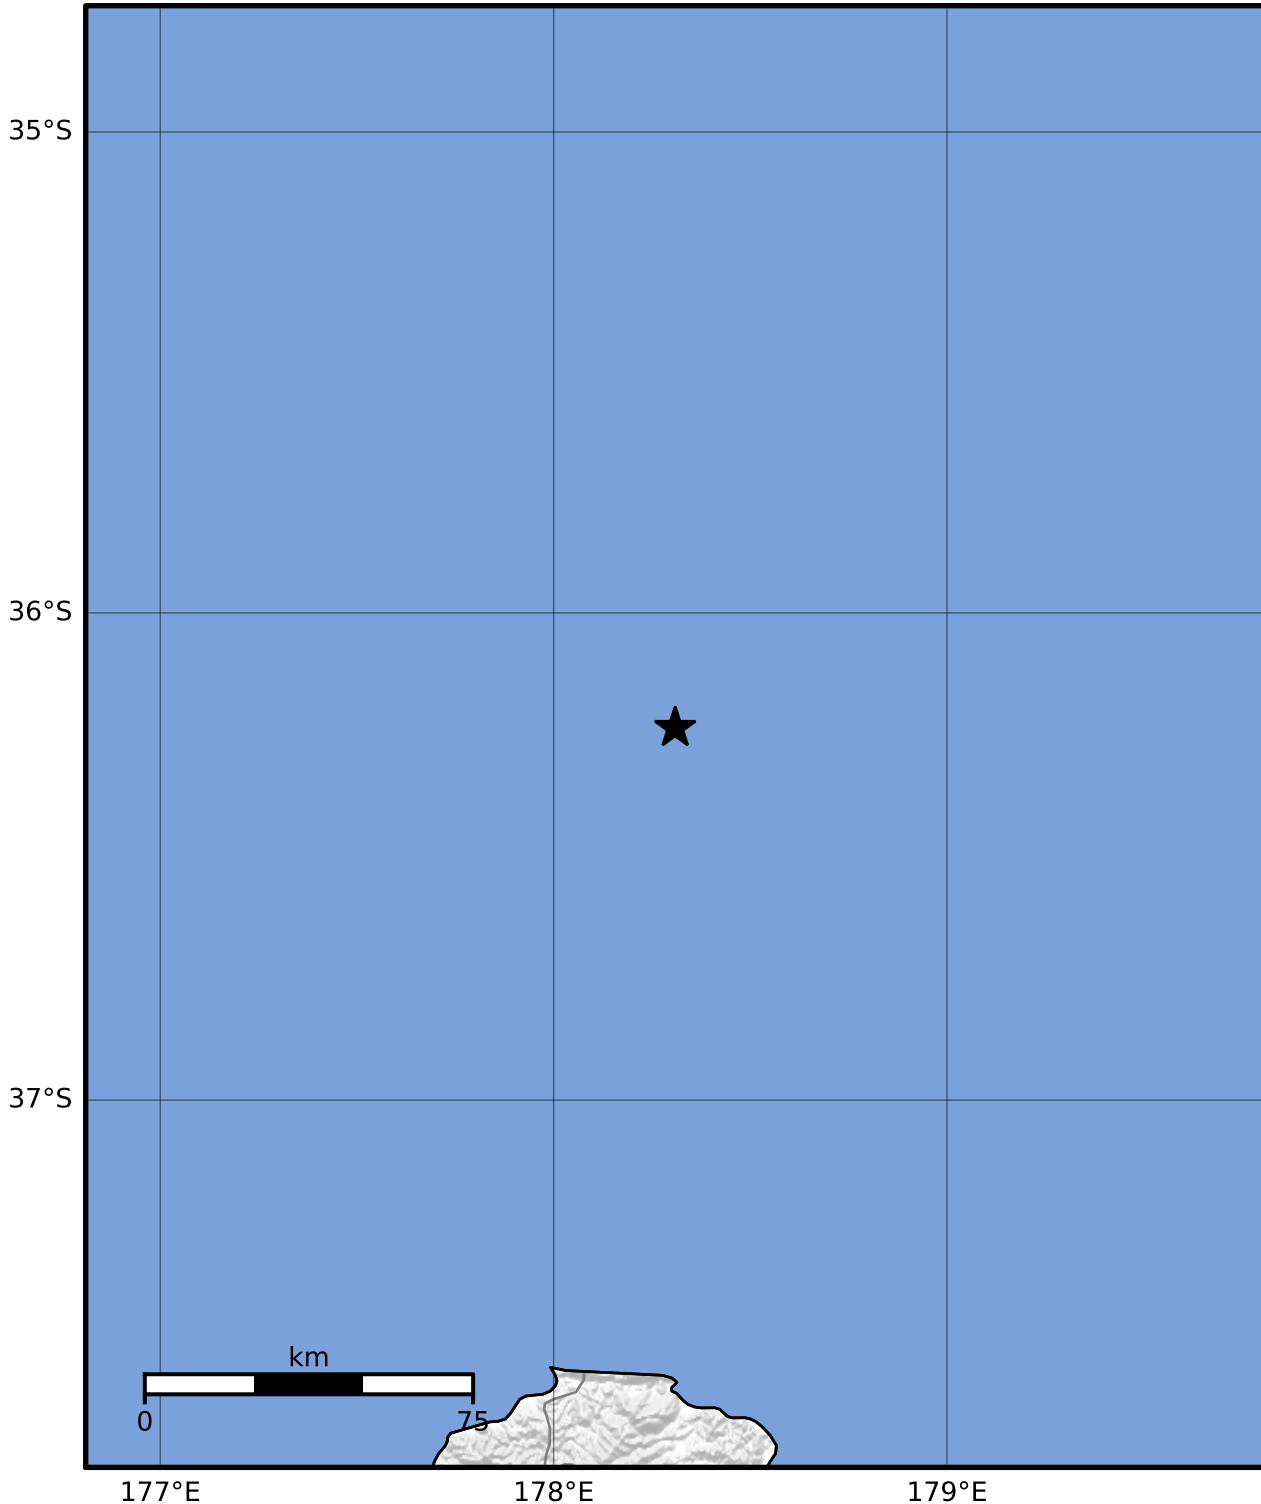

Macroseismic Intensity Map GNS Science

ShakeMap: Raukumara Plain

Sep 02, 2023 04:40:12 UTC M3.4 S36.24 E178.31 Depth: 209.3km ID:2023p659985

SHAKING	Not felt	Weak	Light	Moderate	Strong	Very strong	Severe	Violent	Extreme
DAMAGE	None	None	None	Very light	Light	Moderate	Moderate/heavy	Heavy	Very heavy
PGA(%g)	<0.0464	0.29	1.63	5.16	12.5	22.4	40.2	72.2	>129
PGV(cm/s)	<0.0215	0.125	1.04	4.31	14.5	26.4	48.3	88.4	>162
INTENSITY	I	II-III	IV	V	VI	VII	VIII	IX	X+