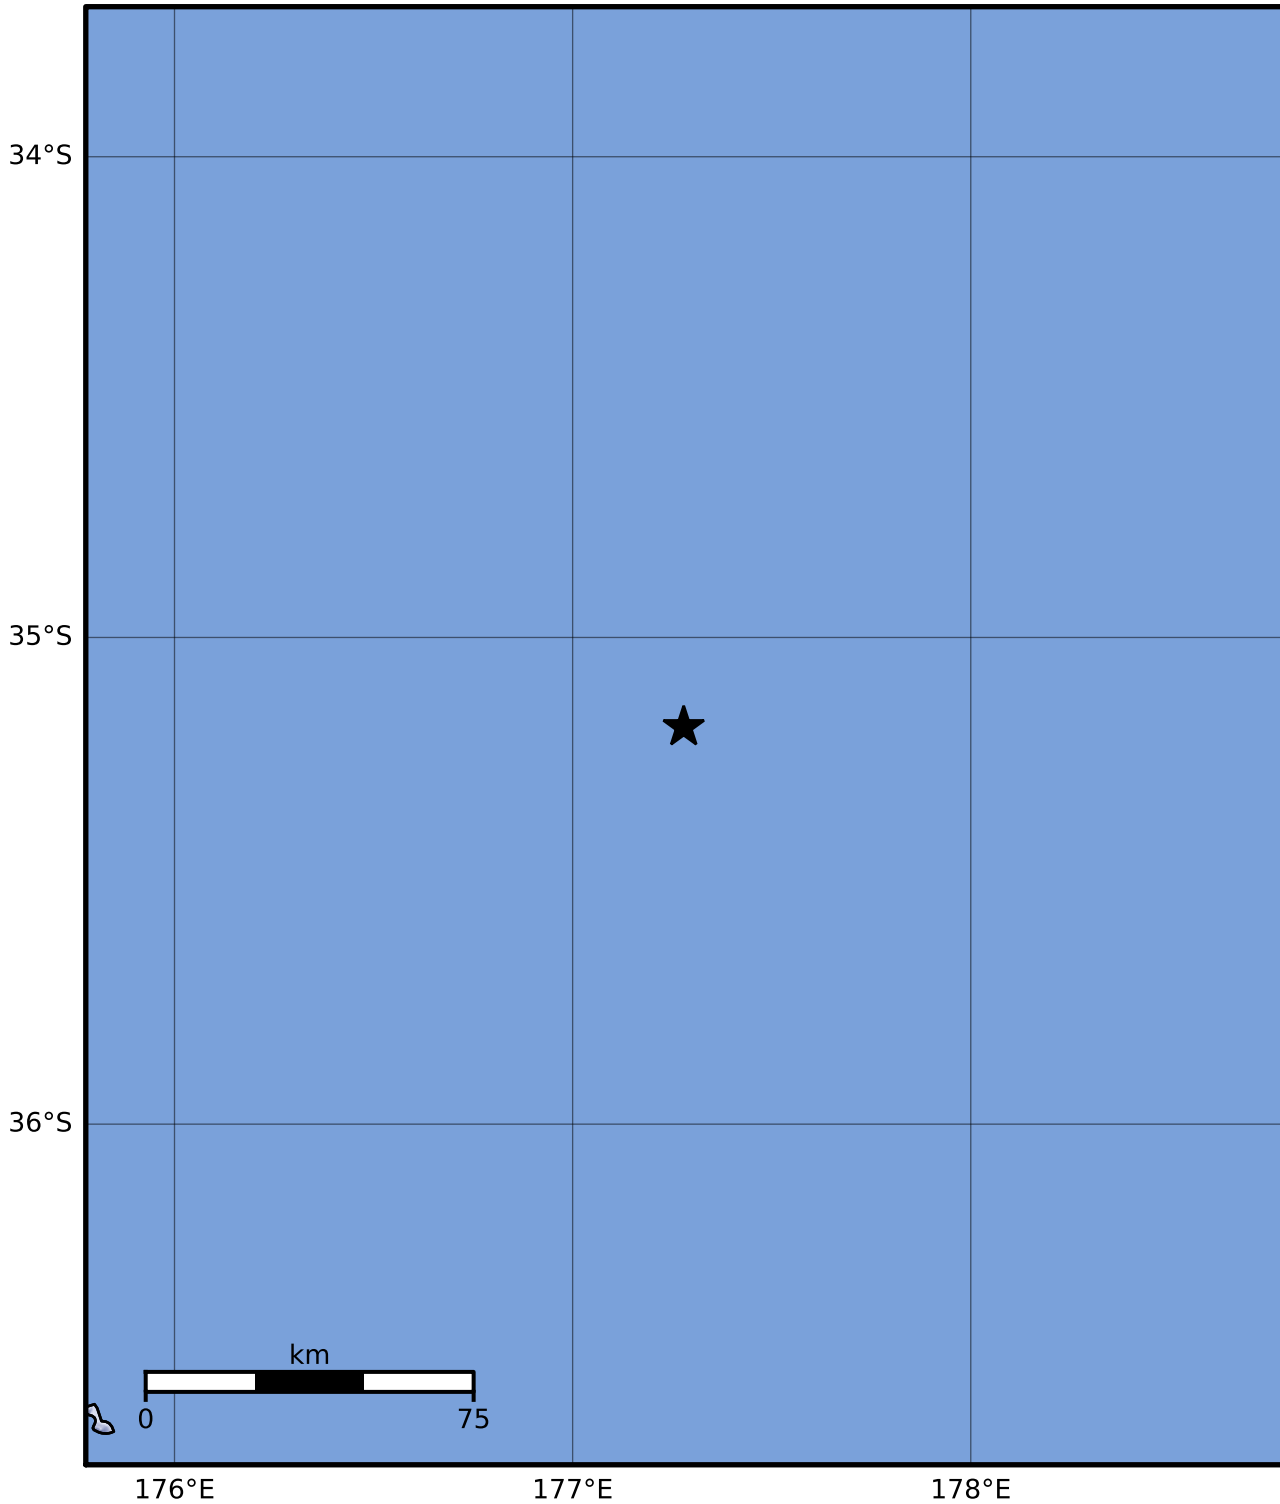

Macroseismic Intensity Map GNS Science

ShakeMap: Raukumara Plain

Sep 04, 2023 22:25:36 UTC M3.5 S35.19 E177.28 Depth: 100.0km ID:2023p667391

SHAKING	Not felt	Weak	Light	Moderate	Strong	Very strong	Severe	Violent	Extreme
DAMAGE	None	None	None	Very light	Light	Moderate	Moderate/heavy	Heavy	Very heavy
PGA(%g)	<0.0464	0.29	1.63	5.16	12.5	22.4	40.2	72.2	>129
PGV(cm/s)	<0.0215	0.125	1.04	4.31	14.5	26.4	48.3	88.4	>162
INTENSITY	I	II-III	IV	V	VI	VII	VIII	IX	X+

Scale based on Moratalla et al.(2021) and Worden et al.(2012) Version 4: Processed 2023-09-04T22:48:09Z

△ Seismic Instrument ○ Reported Intensity

★ Epicenter