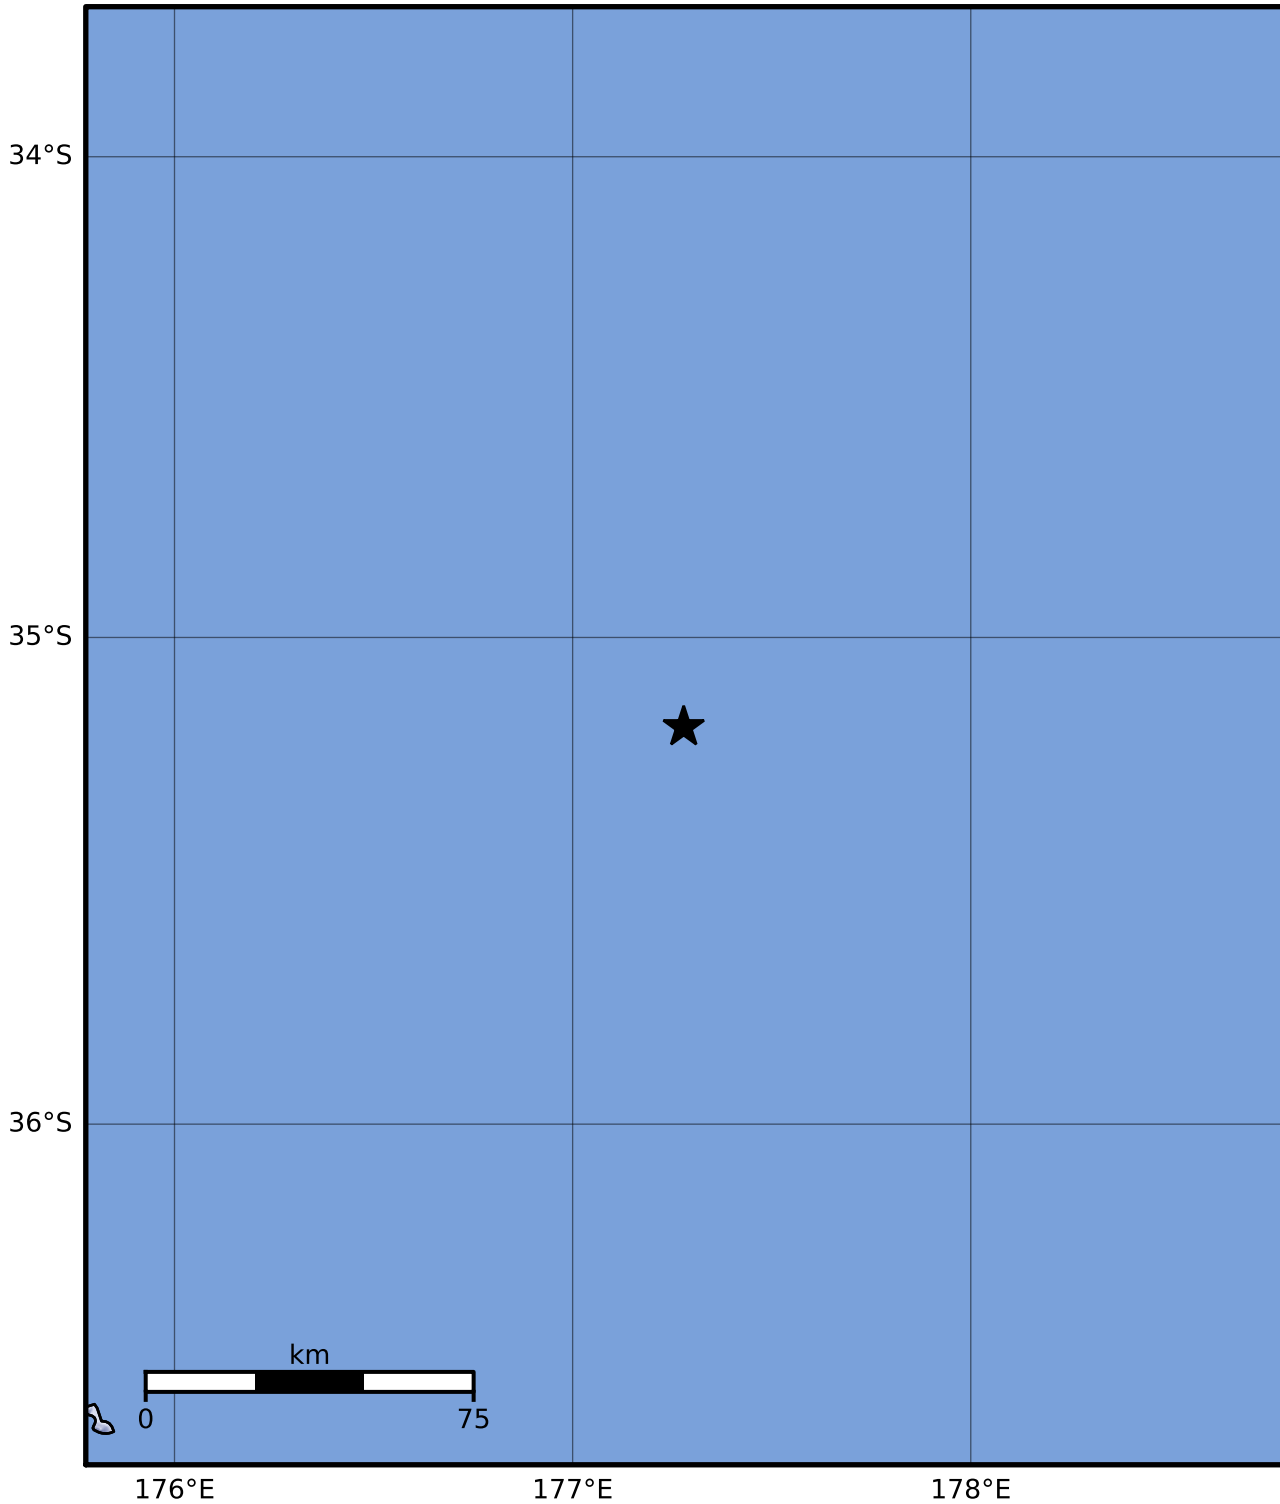

Macroseismic Intensity Map GNS Science

ShakeMap: Raukumara Plain

Sep 04, 2023 22:25:36 UTC M3.5 S35.19 E177.28 Depth: 100.0km ID:2023p667391

SHAKING	Not felt	Weak	Light	Moderate	Strong	Very strong	Severe	Violent	Extreme
DAMAGE	None	None	None	Very light	Light	Moderate	Moderate/heavy	Heavy	Very heavy
PGA(%g)	<0.0464	0.29	1.63	5.16	12.5	22.4	40.2	72.2	>129
PGV(cm/s)	<0.0215	0.125	1.04	4.31	14.5	26.4	48.3	88.4	>162
INTENSITY	I	II-III	IV	V	VI	VII	VIII	IX	X+

Scale based on Moratalla et al.(2021) and Worden et al.(2012) Version 7: Processed 2023-09-05T00:26:25Z

△ Seismic Instrument ○ Reported Intensity

★ Epicenter