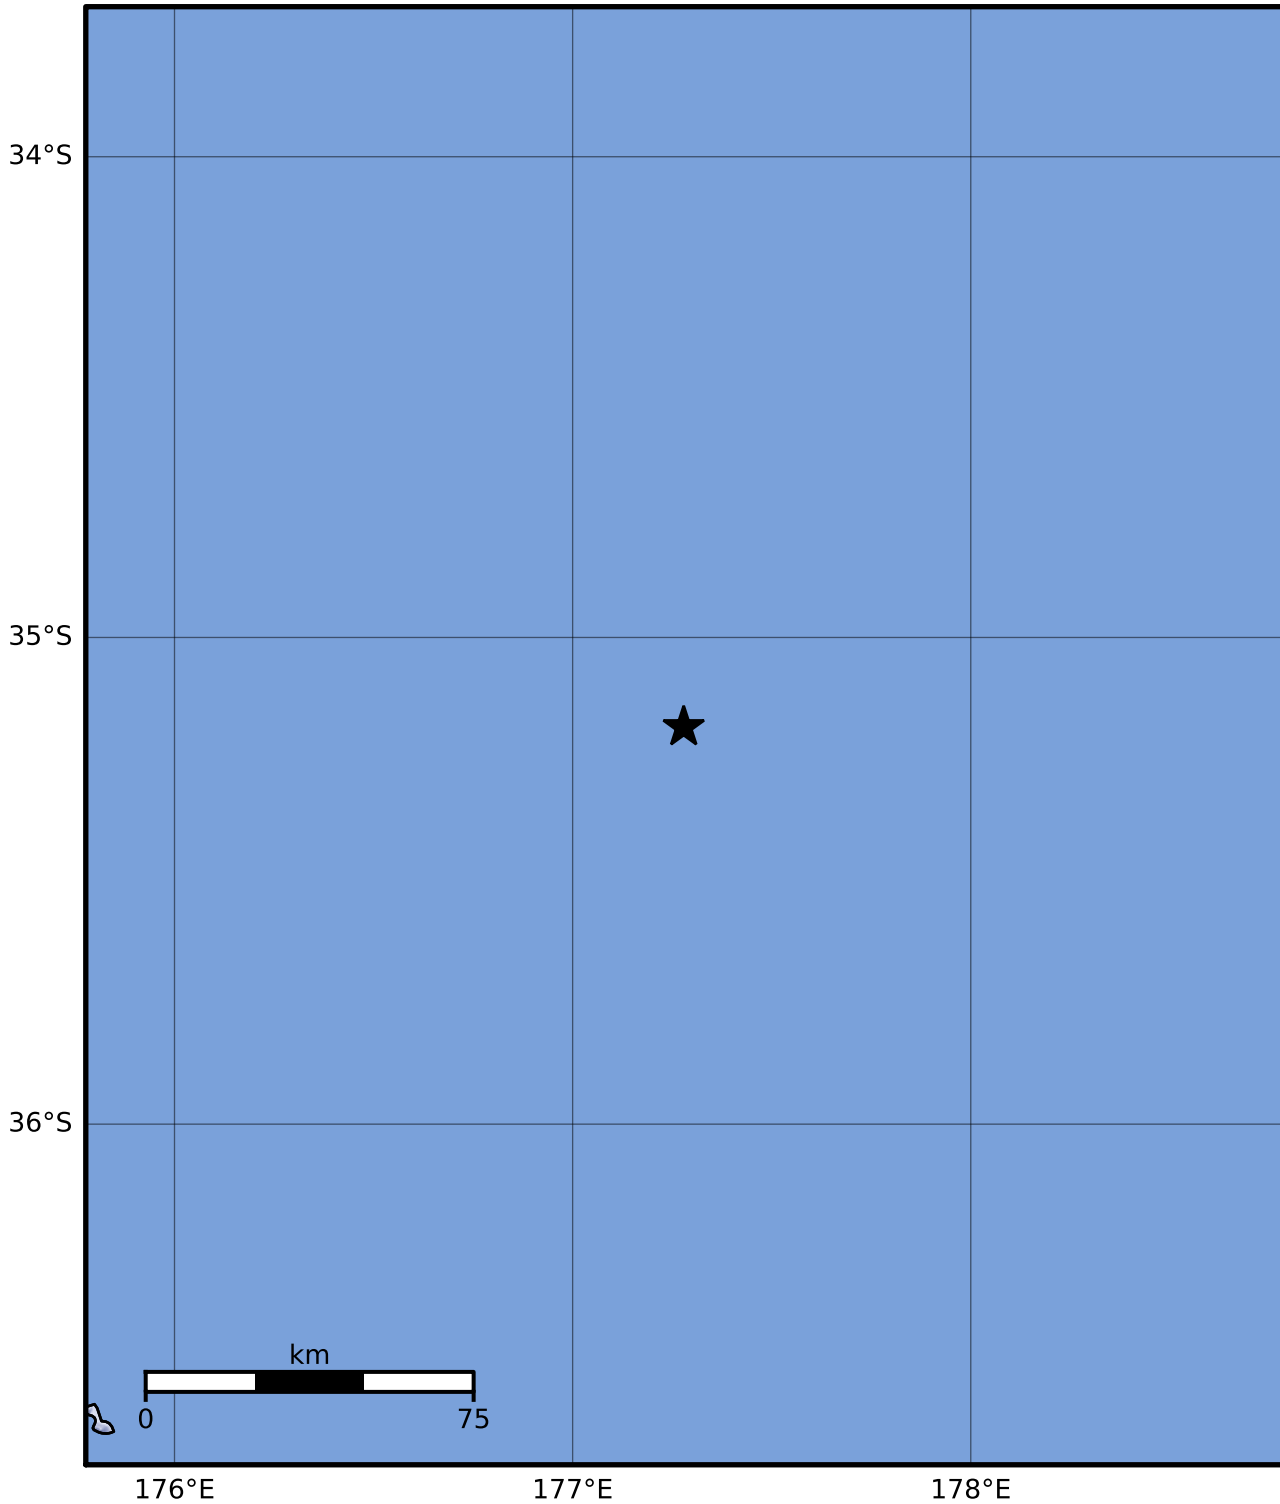

Macroseismic Intensity Map GNS Science

ShakeMap: Raukumara Plain

Sep 04, 2023 22:25:36 UTC M3.5 S35.19 E177.28 Depth: 100.0km ID:2023p667391

SHAKING	Not felt	Weak	Light	Moderate	Strong	Very strong	Severe	Violent	Extreme
DAMAGE	None	None	None	Very light	Light	Moderate	Moderate/heavy	Heavy	Very heavy
PGA(%g)	<0.0464	0.29	1.63	5.16	12.5	22.4	40.2	72.2	>129
PGV(cm/s)	<0.0215	0.125	1.04	4.31	14.5	26.4	48.3	88.4	>162
INTENSITY	I	II-III	IV	V	VI	VII	VIII	IX	X+

Scale based on Moratalla et al.(2021) and Worden et al.(2012) Version 9: Processed 2023-09-05T04:26:25Z

△ Seismic Instrument ○ Reported Intensity

★ Epicenter