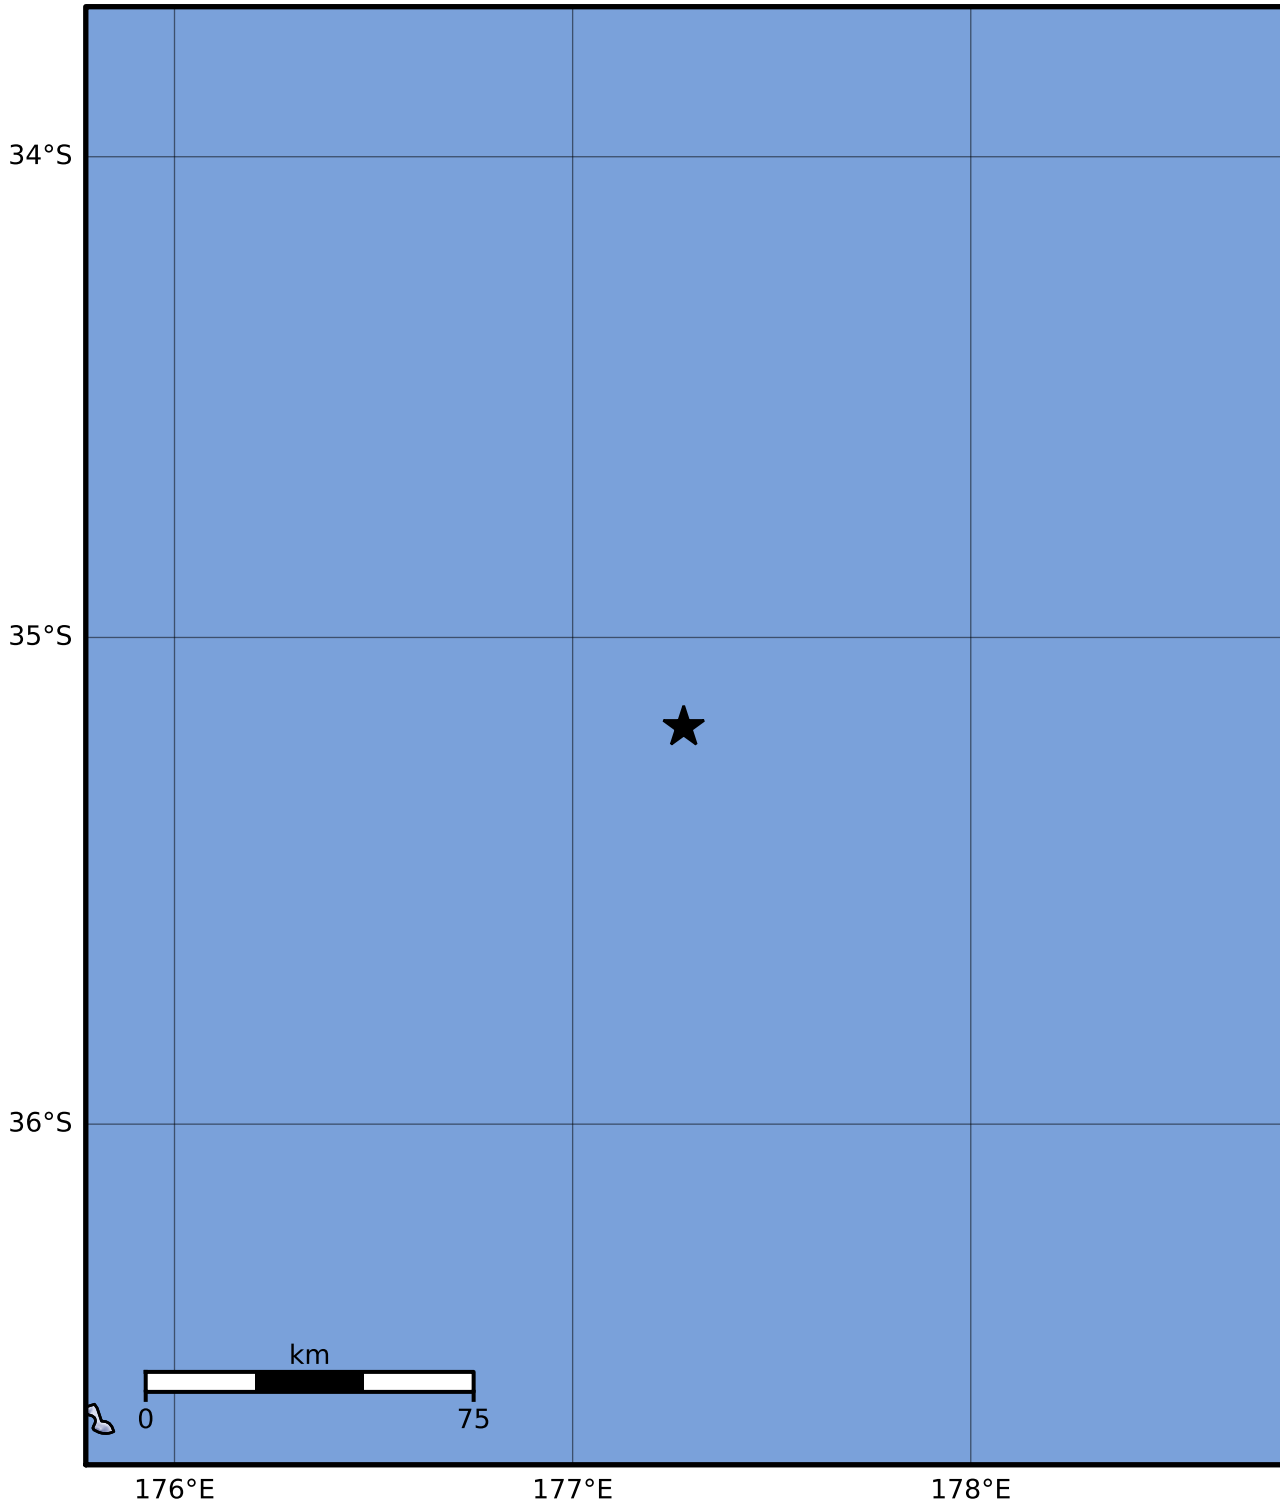

Macroseismic Intensity Map GNS Science

ShakeMap: Raukumara Plain

Sep 04, 2023 22:25:36 UTC M3.5 S35.19 E177.28 Depth: 100.0km ID:2023p667391

SHAKING	Not felt	Weak	Light	Moderate	Strong	Very strong	Severe	Violent	Extreme
DAMAGE	None	None	None	Very light	Light	Moderate	Moderate/heavy	Heavy	Very heavy
PGA(%g)	<0.0464	0.29	1.63	5.16	12.5	22.4	40.2	72.2	>129
PGV(cm/s)	<0.0215	0.125	1.04	4.31	14.5	26.4	48.3	88.4	>162
INTENSITY	I	II-III	IV	V	VI	VII	VIII	IX	X+

Scale based on Moratalla et al.(2021) and Worden et al.(2012) Version 10: Processed 2023-09-05T22:26:25Z

△ Seismic Instrument ○ Reported Intensity

★ Epicenter