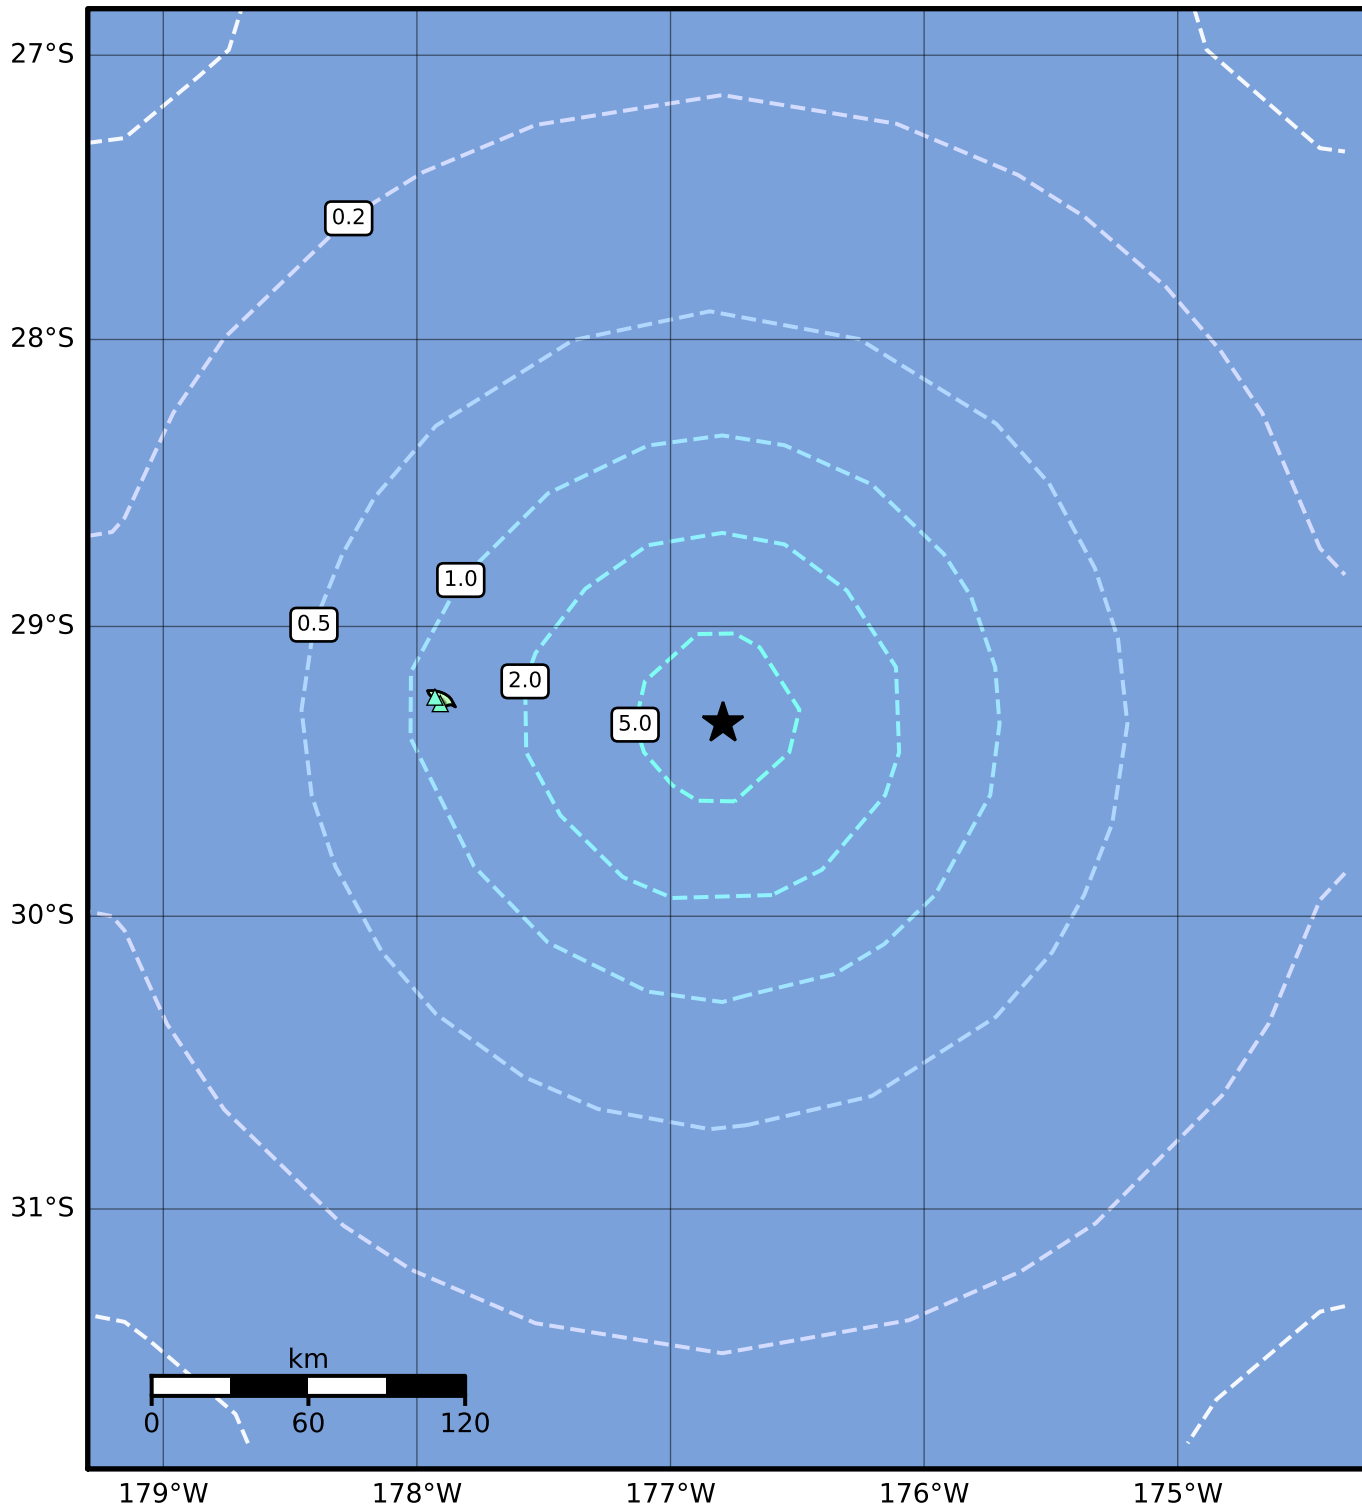

0.3 Second Peak Spectral Acceleration Map GNS Science
 ShakeMap: Kermadec Trench
 Sep 10, 2023 15:03:15 UTC M5.3 S29.34 W176.79 Depth: 33.0km ID:2023p682779

SA(0.3) (%g)	0.1	0.2	0.5	1	2	5	10	20	50	100	200
---------------------	------------	------------	------------	----------	----------	----------	-----------	-----------	-----------	------------	------------

Scale based on Moratalla et al.(2021) and Worden et al.(2012) Version 2: Processed 2023-09-10T15:14:14Z
 △ Seismic Instrument ○ Reported Intensity ★ Epicenter