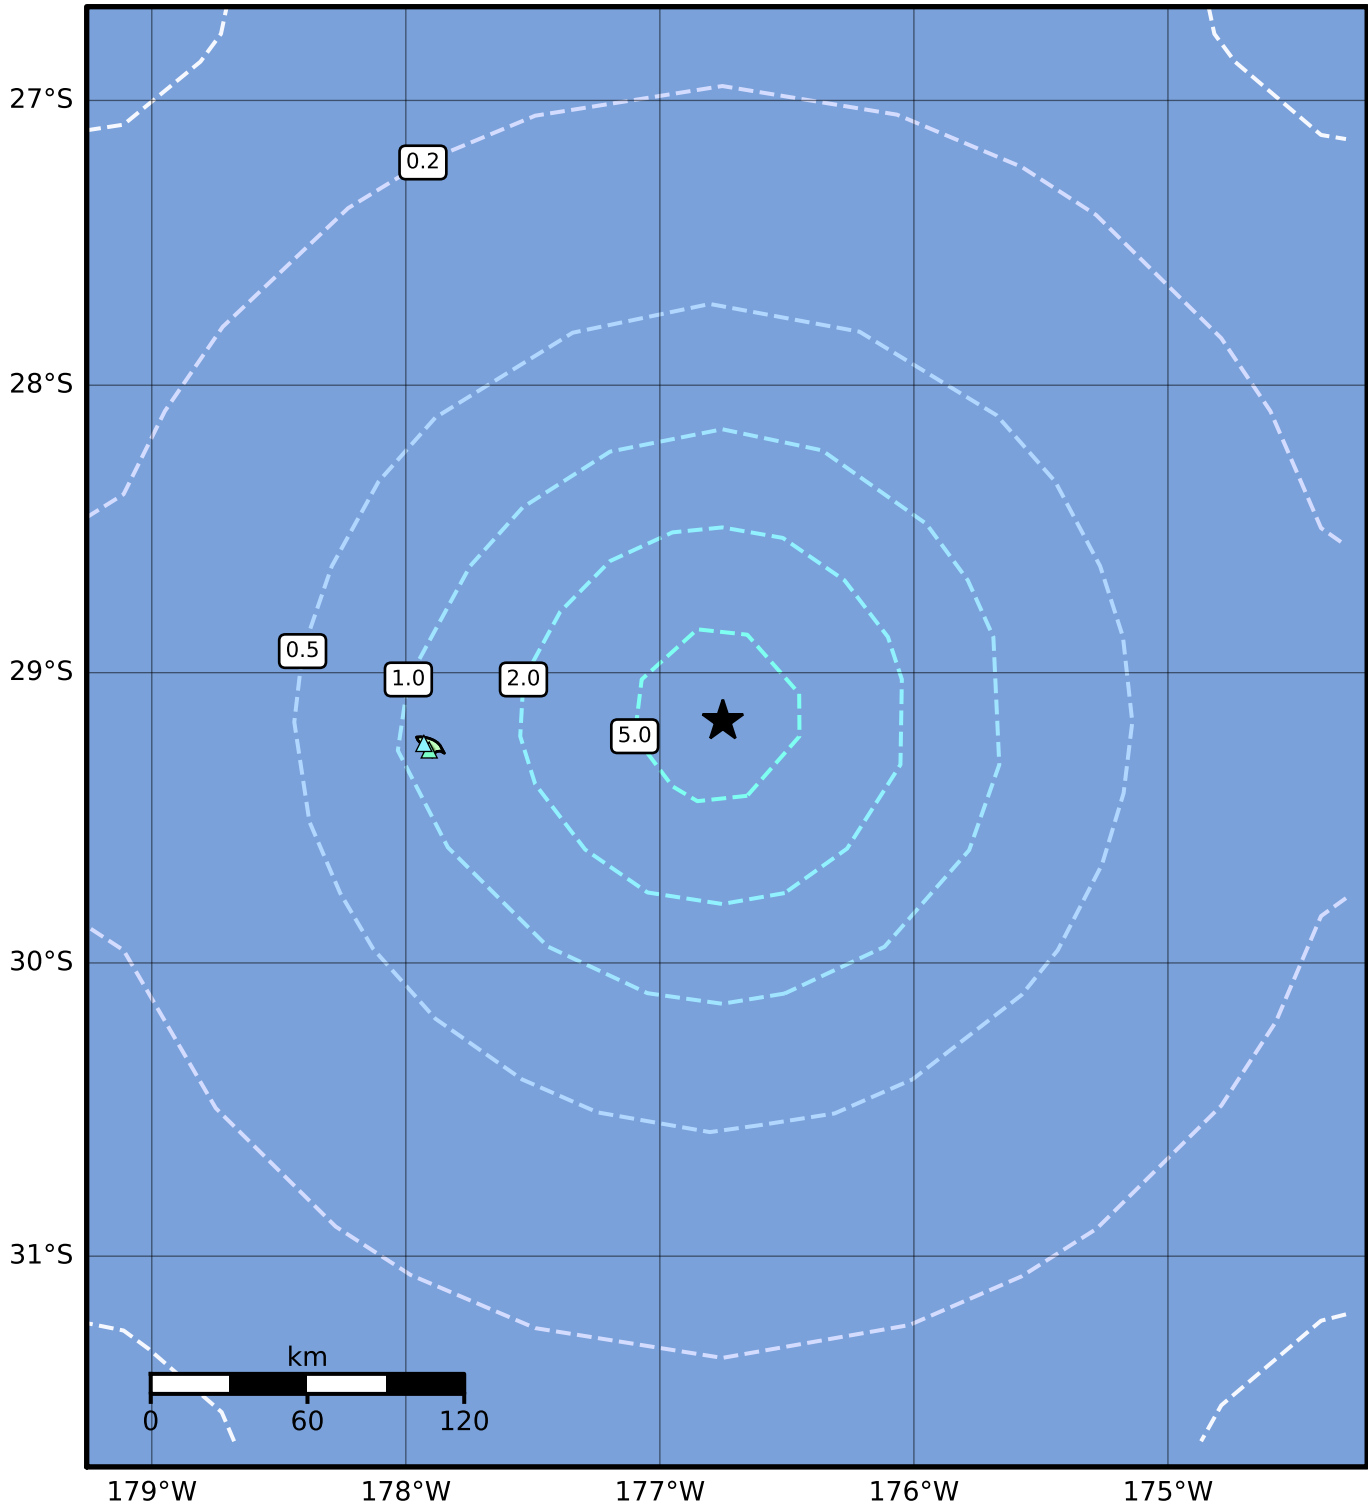

0.3 Second Peak Spectral Acceleration Map GNS Science
 ShakeMap: Kermadec Trench
 Sep 10, 2023 15:03:14 UTC M5.3 S29.17 W176.75 Depth: 33.0km ID:2023p682779

SA(0.3) (%g)	0.1	0.2	0.5	1	2	5	10	20	50	100	200
---------------------	------------	------------	------------	----------	----------	----------	-----------	-----------	-----------	------------	------------

Scale based on Moratalla et al.(2021) and Worden et al.(2012) Version 6: Processed 2023-09-10T15:36:32Z
 △ Seismic Instrument ○ Reported Intensity ★ Epicenter