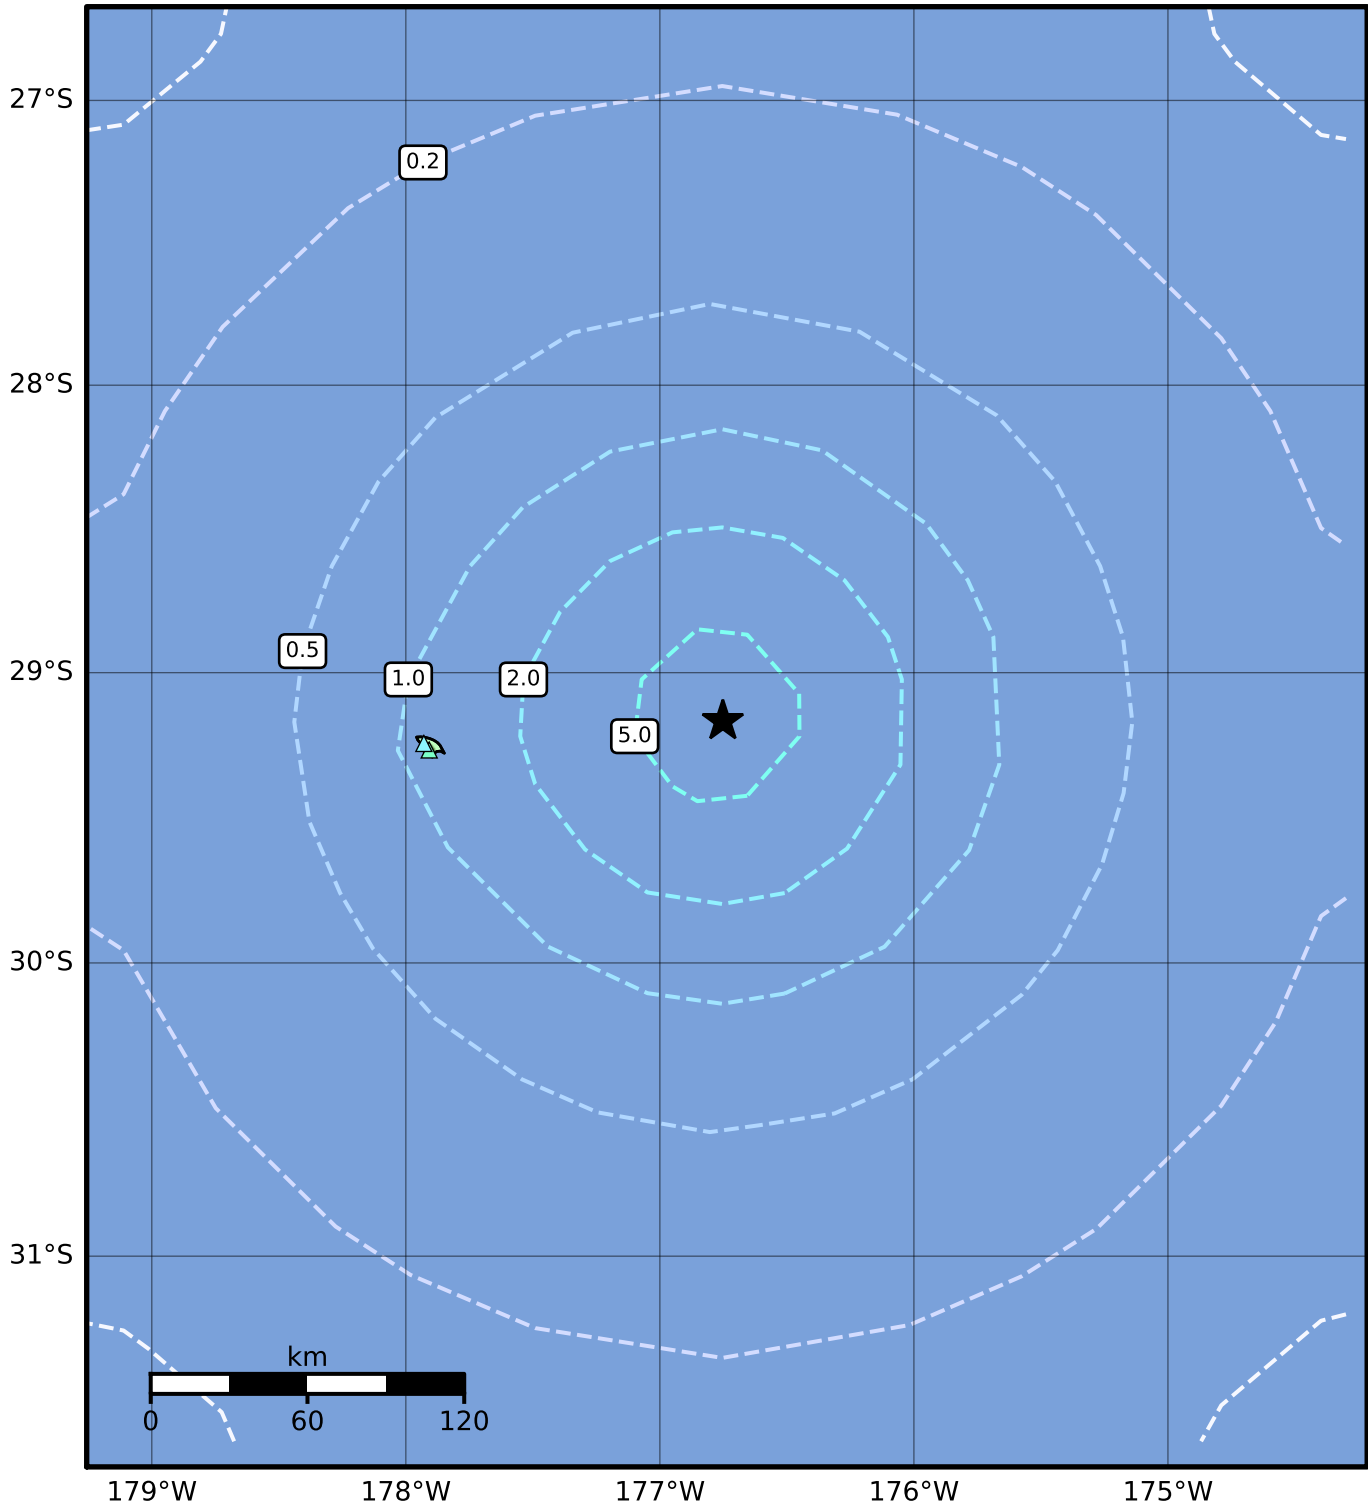

0.3 Second Peak Spectral Acceleration Map GNS Science
 ShakeMap: Kermadec Trench
 Sep 10, 2023 15:03:14 UTC M5.3 S29.17 W176.75 Depth: 33.0km ID:2023p682779

SA(0.3) (%g)	0.1	0.2	0.5	1	2	5	10	20	50	100	200
---------------------	------------	------------	------------	----------	----------	----------	-----------	-----------	-----------	------------	------------

Scale based on Moratalla et al.(2021) and Worden et al.(2012) Version 7: Processed 2023-09-10T15:41:47Z
 △ Seismic Instrument ○ Reported Intensity ★ Epicenter