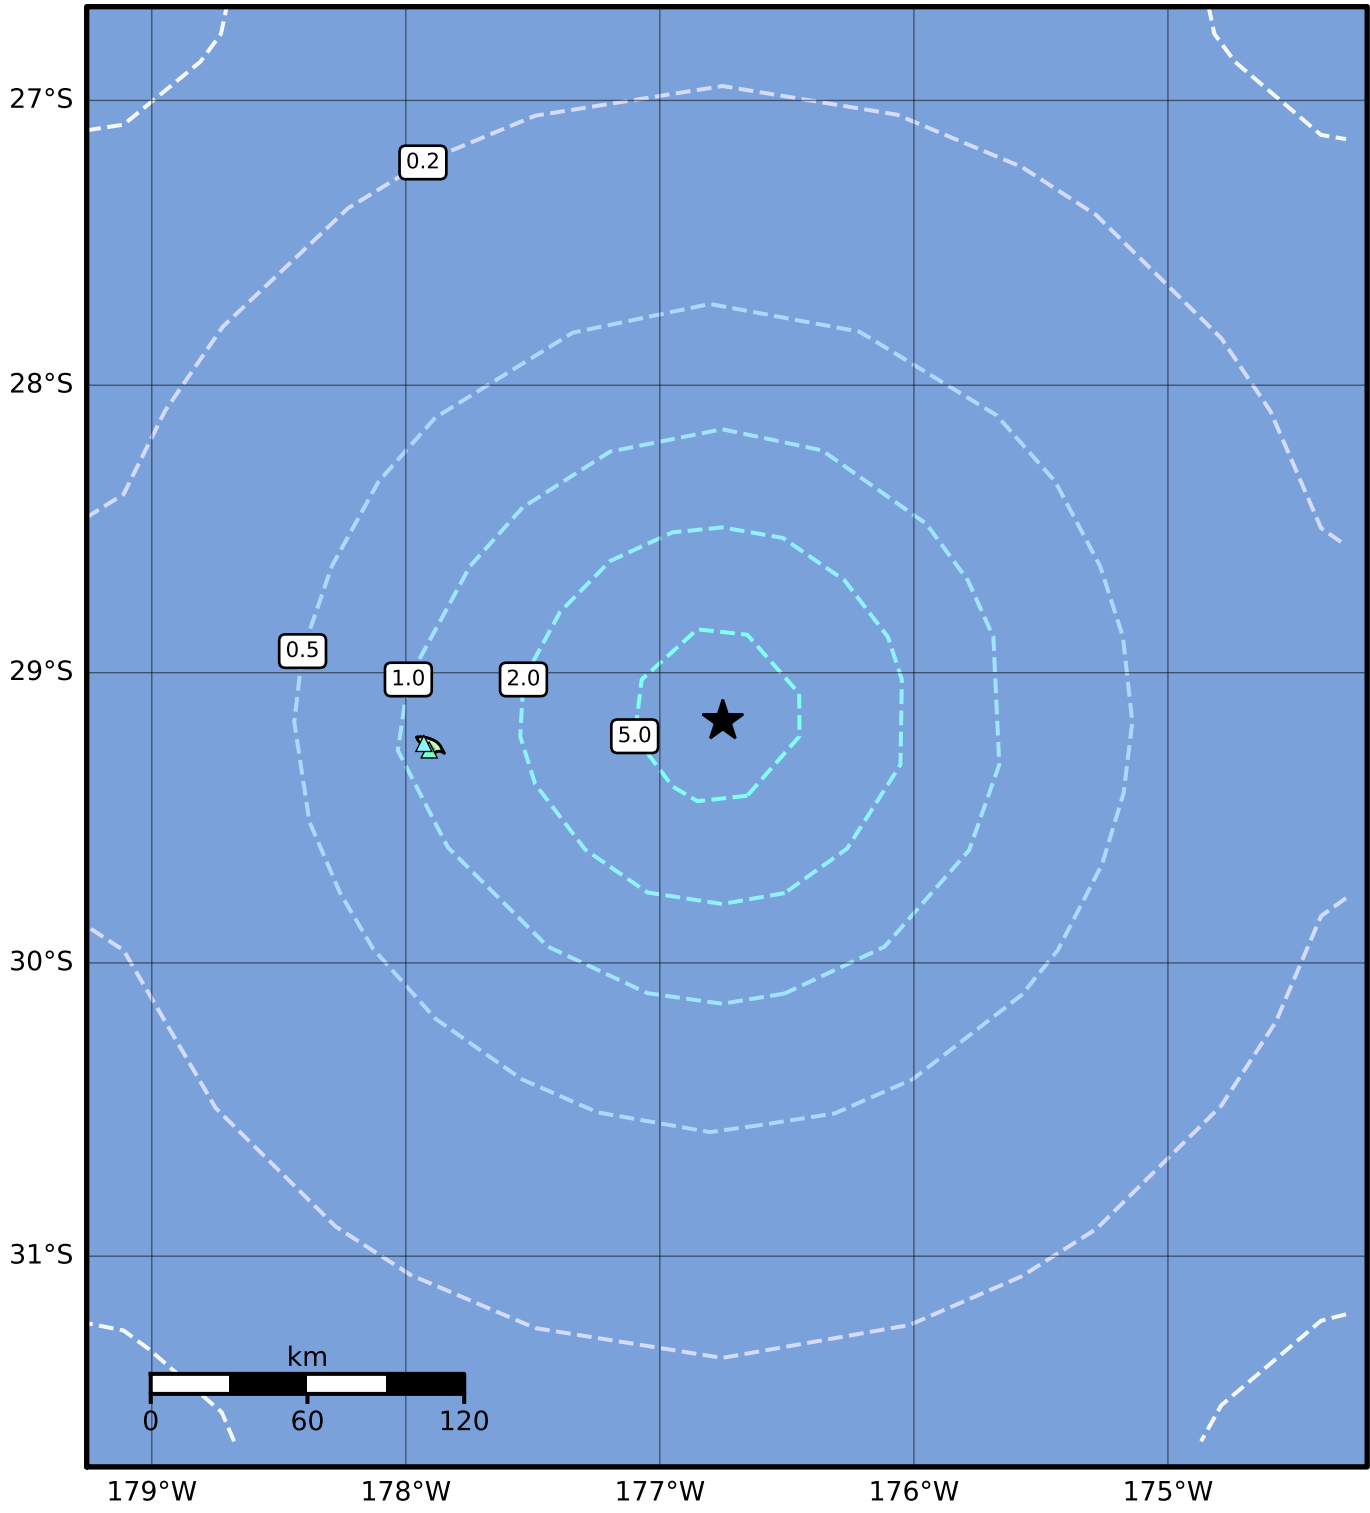

0.3 Second Peak Spectral Acceleration Map GNS Science
 ShakeMap: Kermadec Trench
 Sep 10, 2023 15:03:14 UTC M5.3 S29.17 W176.75 Depth: 33.0km ID:2023p682779

SA(0.3) (%g)	0.1	0.2	0.5	1	2	5	10	20	50	100	200
---------------------	------------	------------	------------	----------	----------	----------	-----------	-----------	-----------	------------	------------

Scale based on Moratalla et al.(2021) and Worden et al.(2012) Version 12: Processed 2023-09-10T21:04:06Z

△ Seismic Instrument ○ Reported Intensity ★ Epicenter