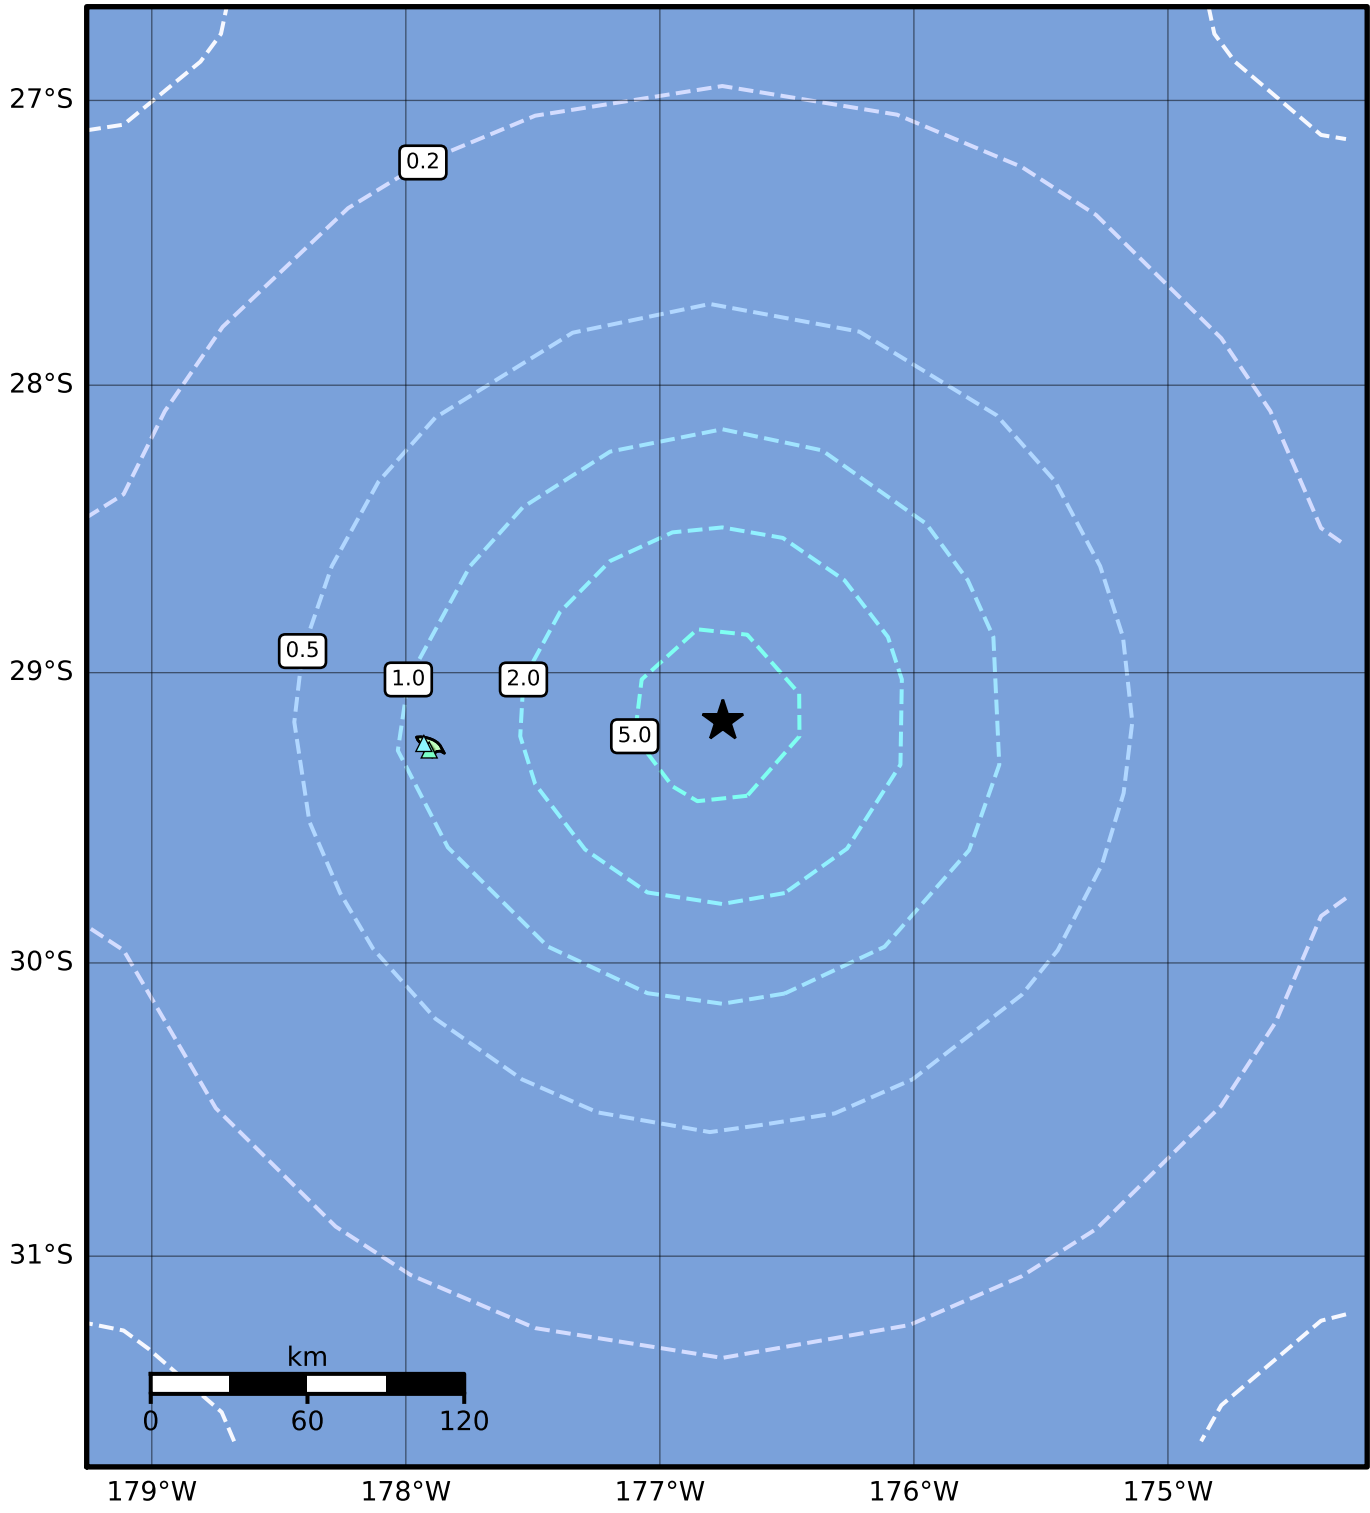

0.3 Second Peak Spectral Acceleration Map GNS Science
 ShakeMap: Kermadec Trench
 Sep 10, 2023 15:03:14 UTC M5.3 S29.17 W176.75 Depth: 33.0km ID:2023p682779

SA(0.3) (%g)	0.1	0.2	0.5	1	2	5	10	20	50	100	200
---------------------	------------	------------	------------	----------	----------	----------	-----------	-----------	-----------	------------	------------

Scale based on Moratalla et al.(2021) and Worden et al.(2012) Version 13: Processed 2023-09-11T15:04:07Z
 △ Seismic Instrument ○ Reported Intensity ★ Epicenter