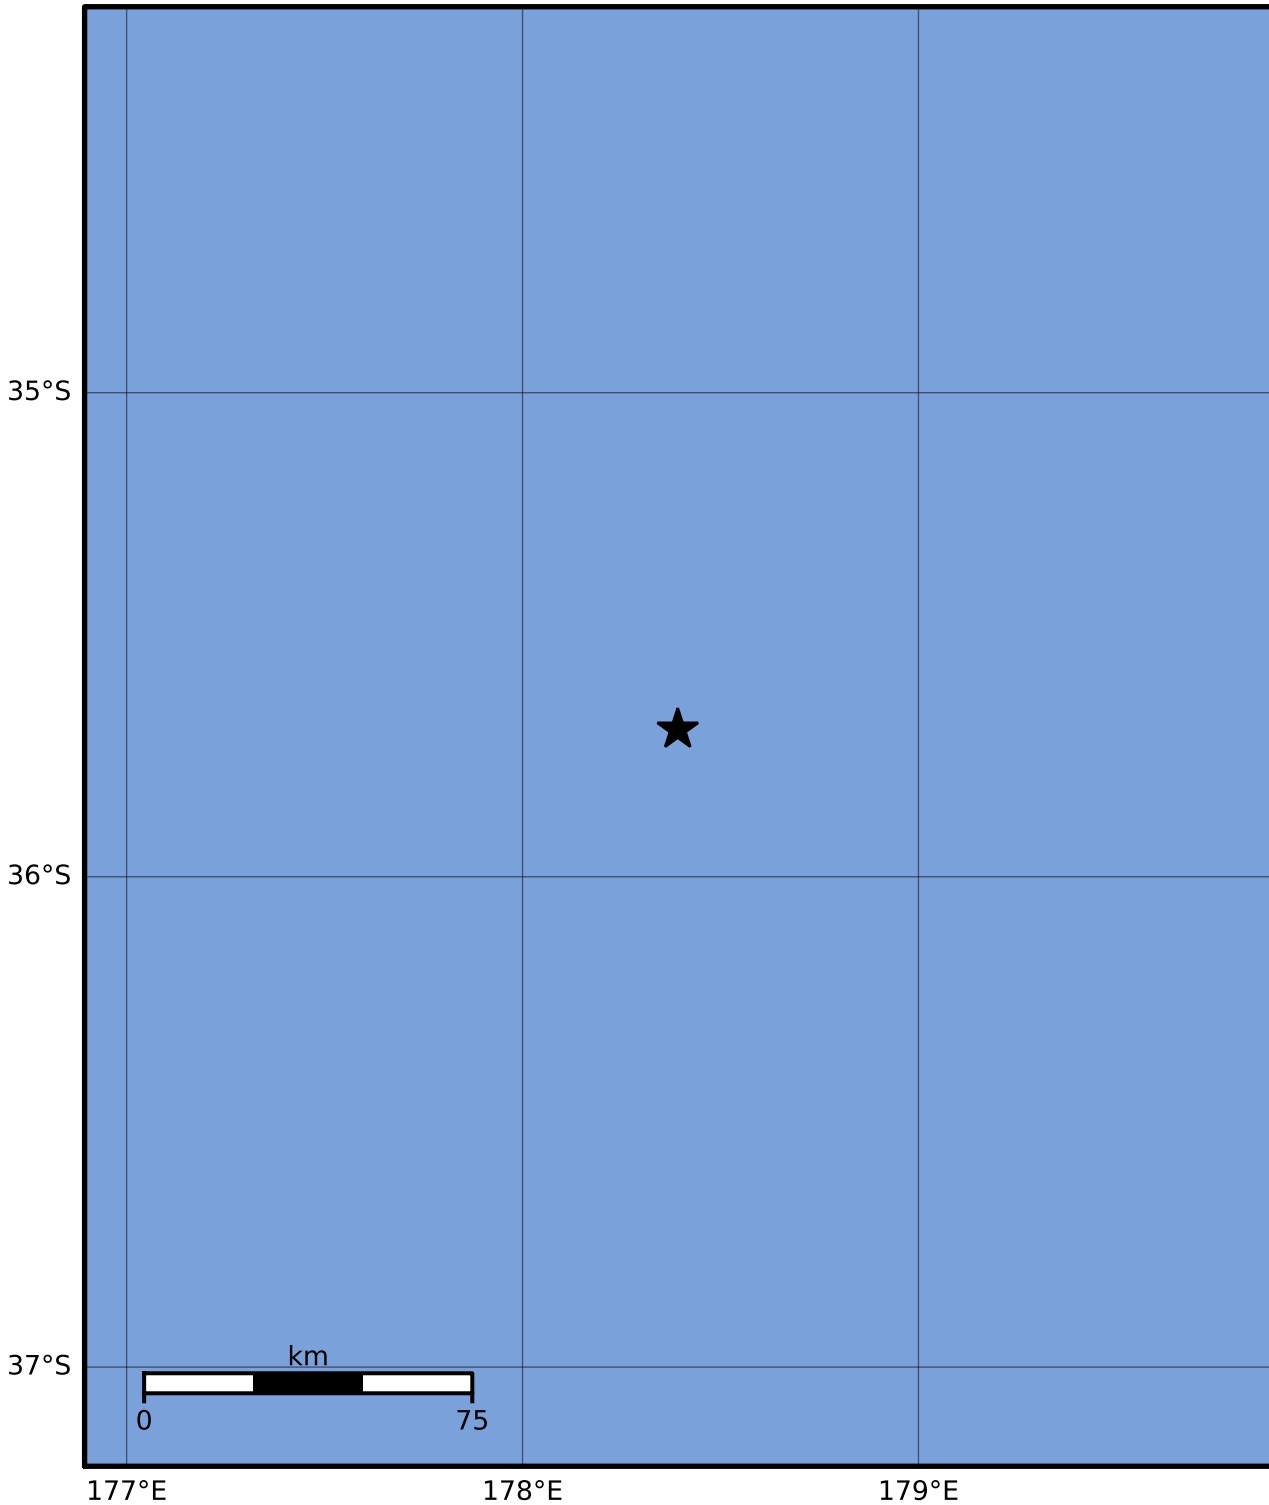

Macroseismic Intensity Map GNS Science

ShakeMap: Raukumara Plain

Sep 10, 2023 17:39:40 UTC M3.6 S35.70 E178.39 Depth: 178.0km ID:2023p683069

SHAKING	Not felt	Weak	Light	Moderate	Strong	Very strong	Severe	Violent	Extreme
DAMAGE	None	None	None	Very light	Light	Moderate	Moderate/heavy	Heavy	Very heavy
PGA(%g)	<0.0464	0.29	1.63	5.16	12.5	22.4	40.2	72.2	>129
PGV(cm/s)	<0.0215	0.125	1.04	4.31	14.5	26.4	48.3	88.4	>162
INTENSITY	I	II-III	IV	V	VI	VII	VIII	IX	X+

Scale based on Moratalla et al.(2021) and Worden et al.(2012) Version 3: Processed 2023-09-10T17:54:11Z

△ Seismic Instrument ○ Reported Intensity

★ Epicenter