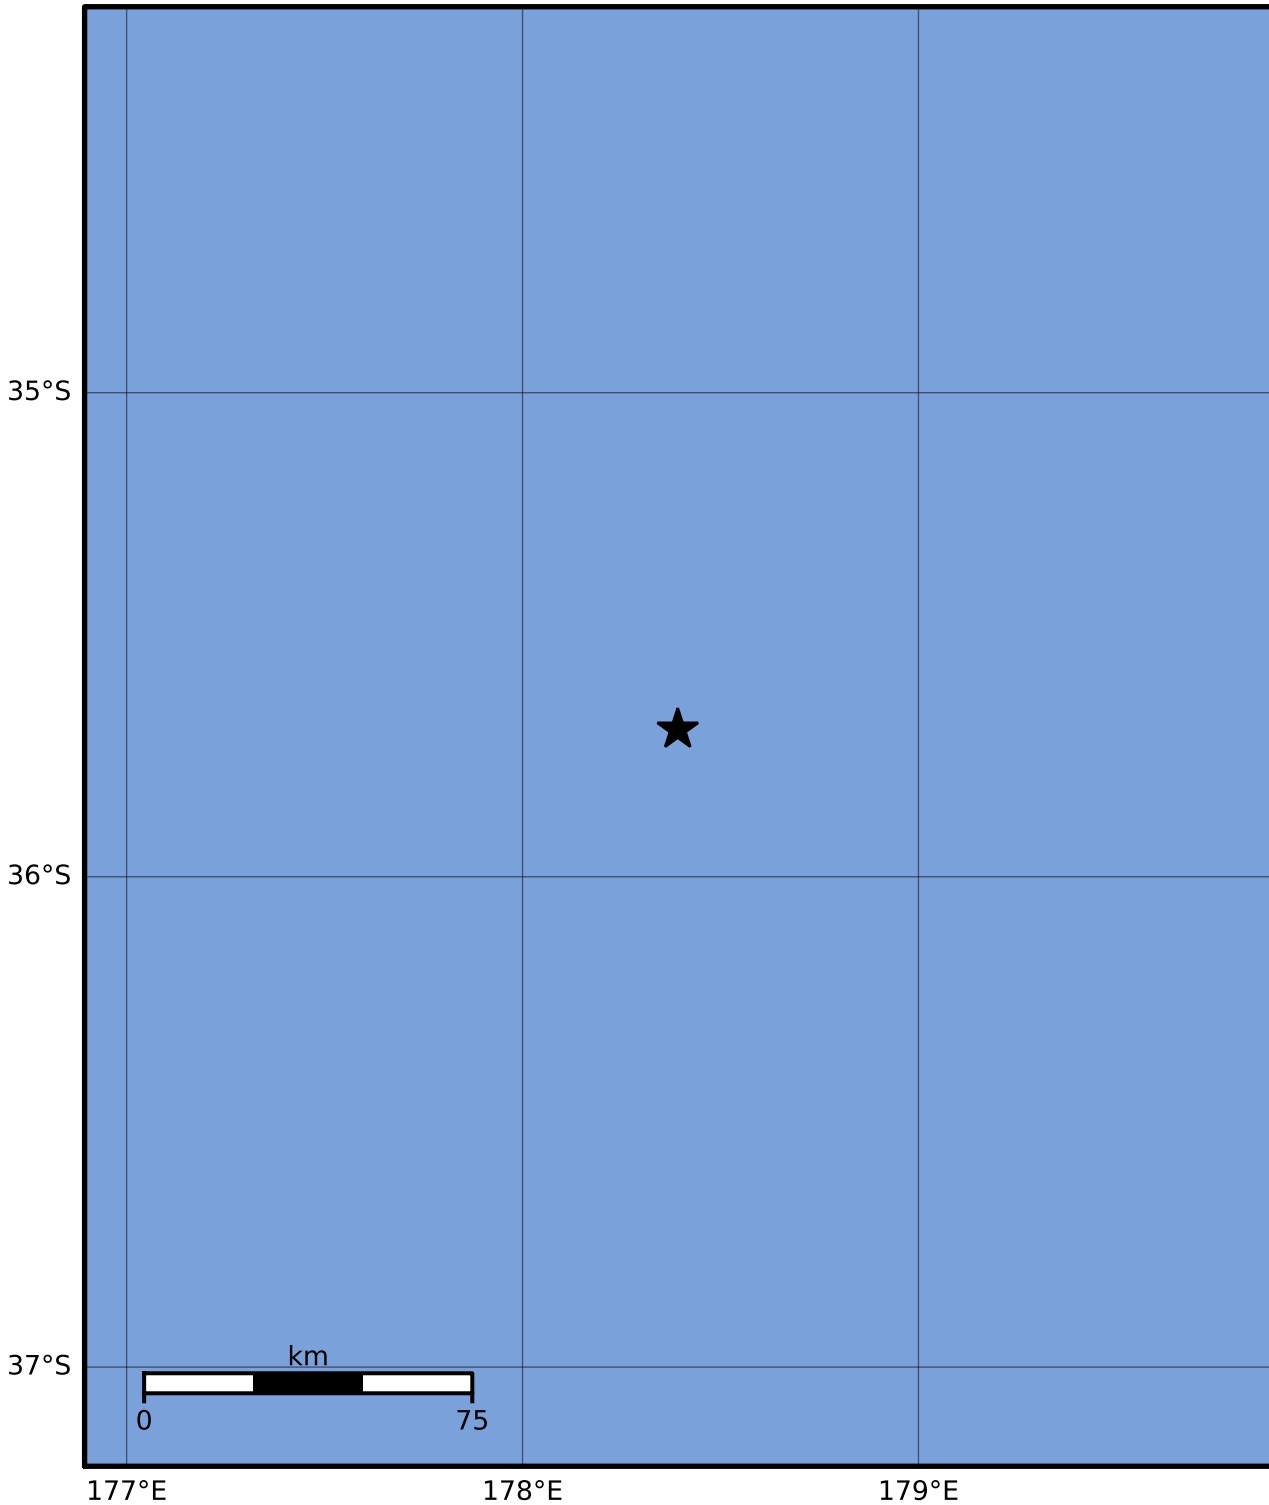

Macroseismic Intensity Map GNS Science

ShakeMap: Raukumara Plain

Sep 10, 2023 17:39:40 UTC M3.7 S35.70 E178.39 Depth: 178.0km ID:2023p683069

SHAKING	Not felt	Weak	Light	Moderate	Strong	Very strong	Severe	Violent	Extreme
DAMAGE	None	None	None	Very light	Light	Moderate	Moderate/heavy	Heavy	Very heavy
PGA(%g)	<0.0464	0.29	1.63	5.16	12.5	22.4	40.2	72.2	>129
PGV(cm/s)	<0.0215	0.125	1.04	4.31	14.5	26.4	48.3	88.4	>162
INTENSITY	I	II-III	IV	V	VI	VII	VIII	IX	X+

Scale based on Moratalla et al.(2021) and Worden et al.(2012) Version 4: Processed 2023-09-10T17:59:49Z

△ Seismic Instrument ○ Reported Intensity

★ Epicenter