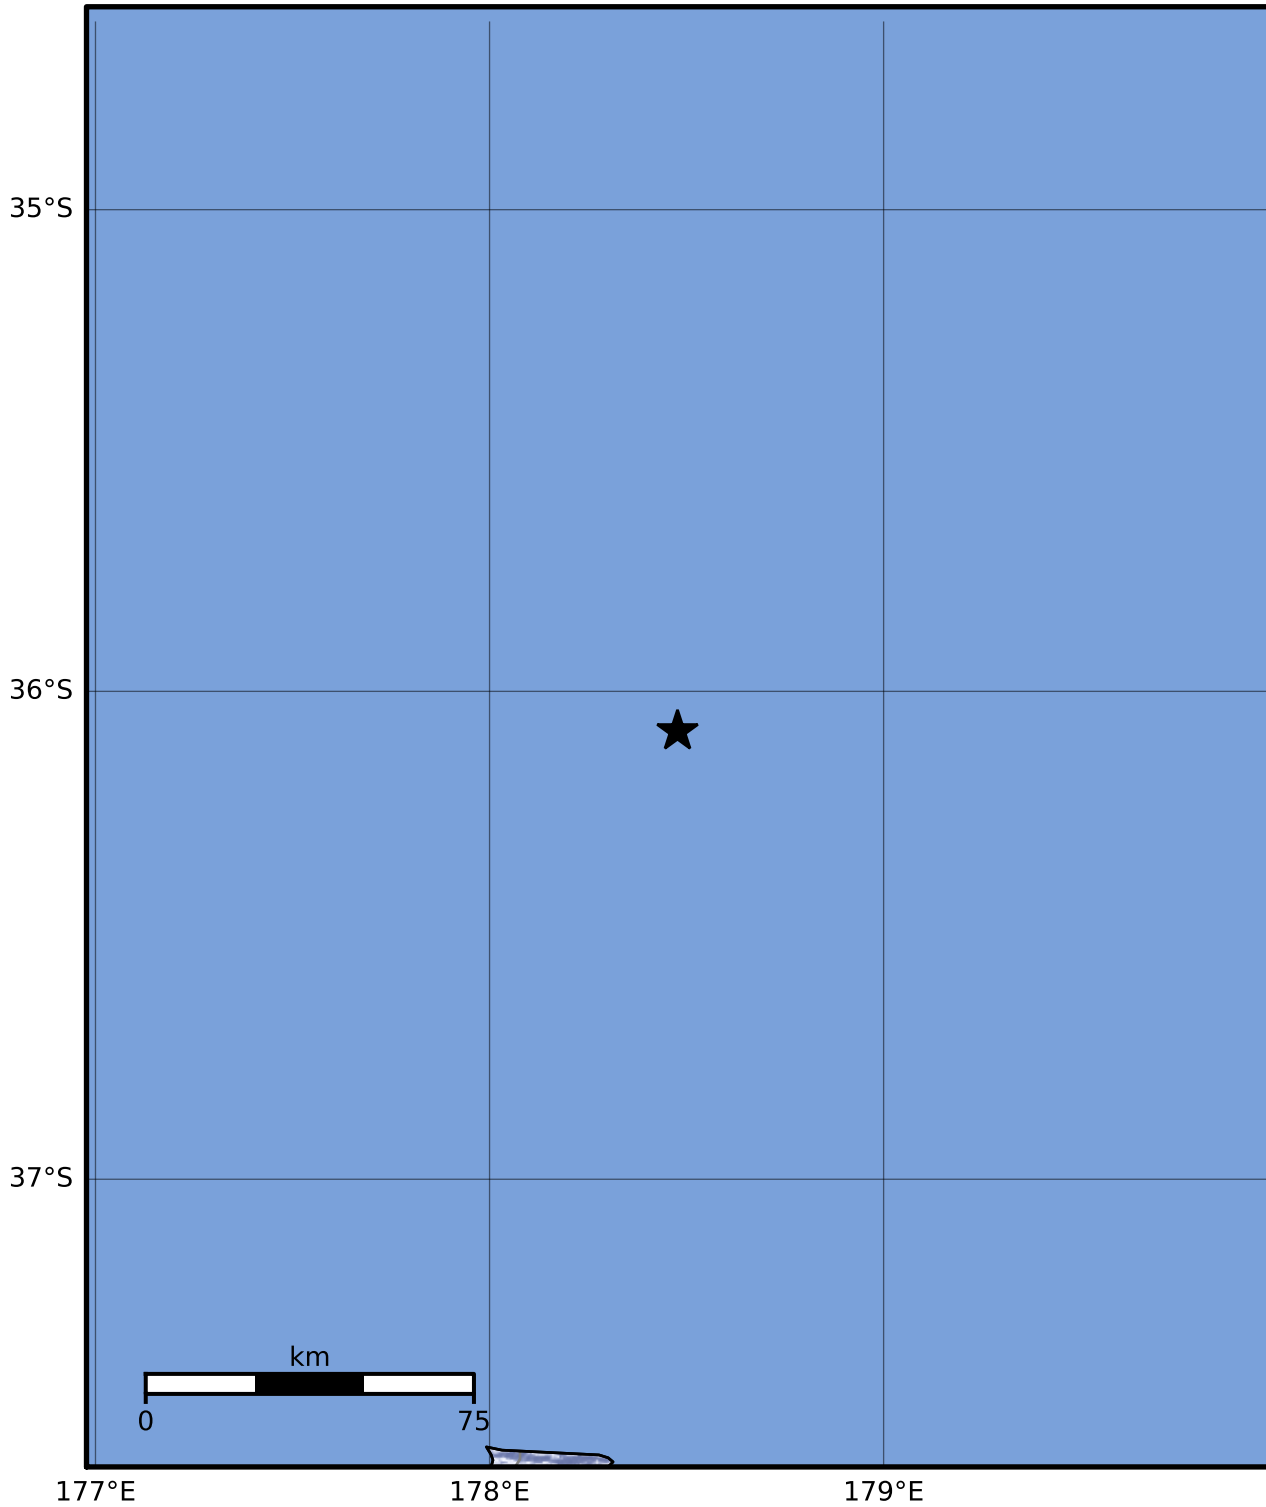

Macroseismic Intensity Map GNS Science

ShakeMap: Raukumara Plain

Sep 11, 2023 22:29:22 UTC M3.7 S36.08 E178.48 Depth: 181.8km ID:2023p686316

SHAKING	Not felt	Weak	Light	Moderate	Strong	Very strong	Severe	Violent	Extreme
DAMAGE	None	None	None	Very light	Light	Moderate	Moderate/heavy	Heavy	Very heavy
PGA(%g)	<0.0464	0.29	1.63	5.16	12.5	22.4	40.2	72.2	>129
PGV(cm/s)	<0.0215	0.125	1.04	4.31	14.5	26.4	48.3	88.4	>162
INTENSITY	I	II-III	IV	V	VI	VII	VIII	IX	X+

Scale based on Moratalla et al.(2021) and Worden et al.(2012) Version 1: Processed 2023-09-11T22:33:57Z  
 Δ Seismic Instrument ○ Reported Intensity ★ Epicenter