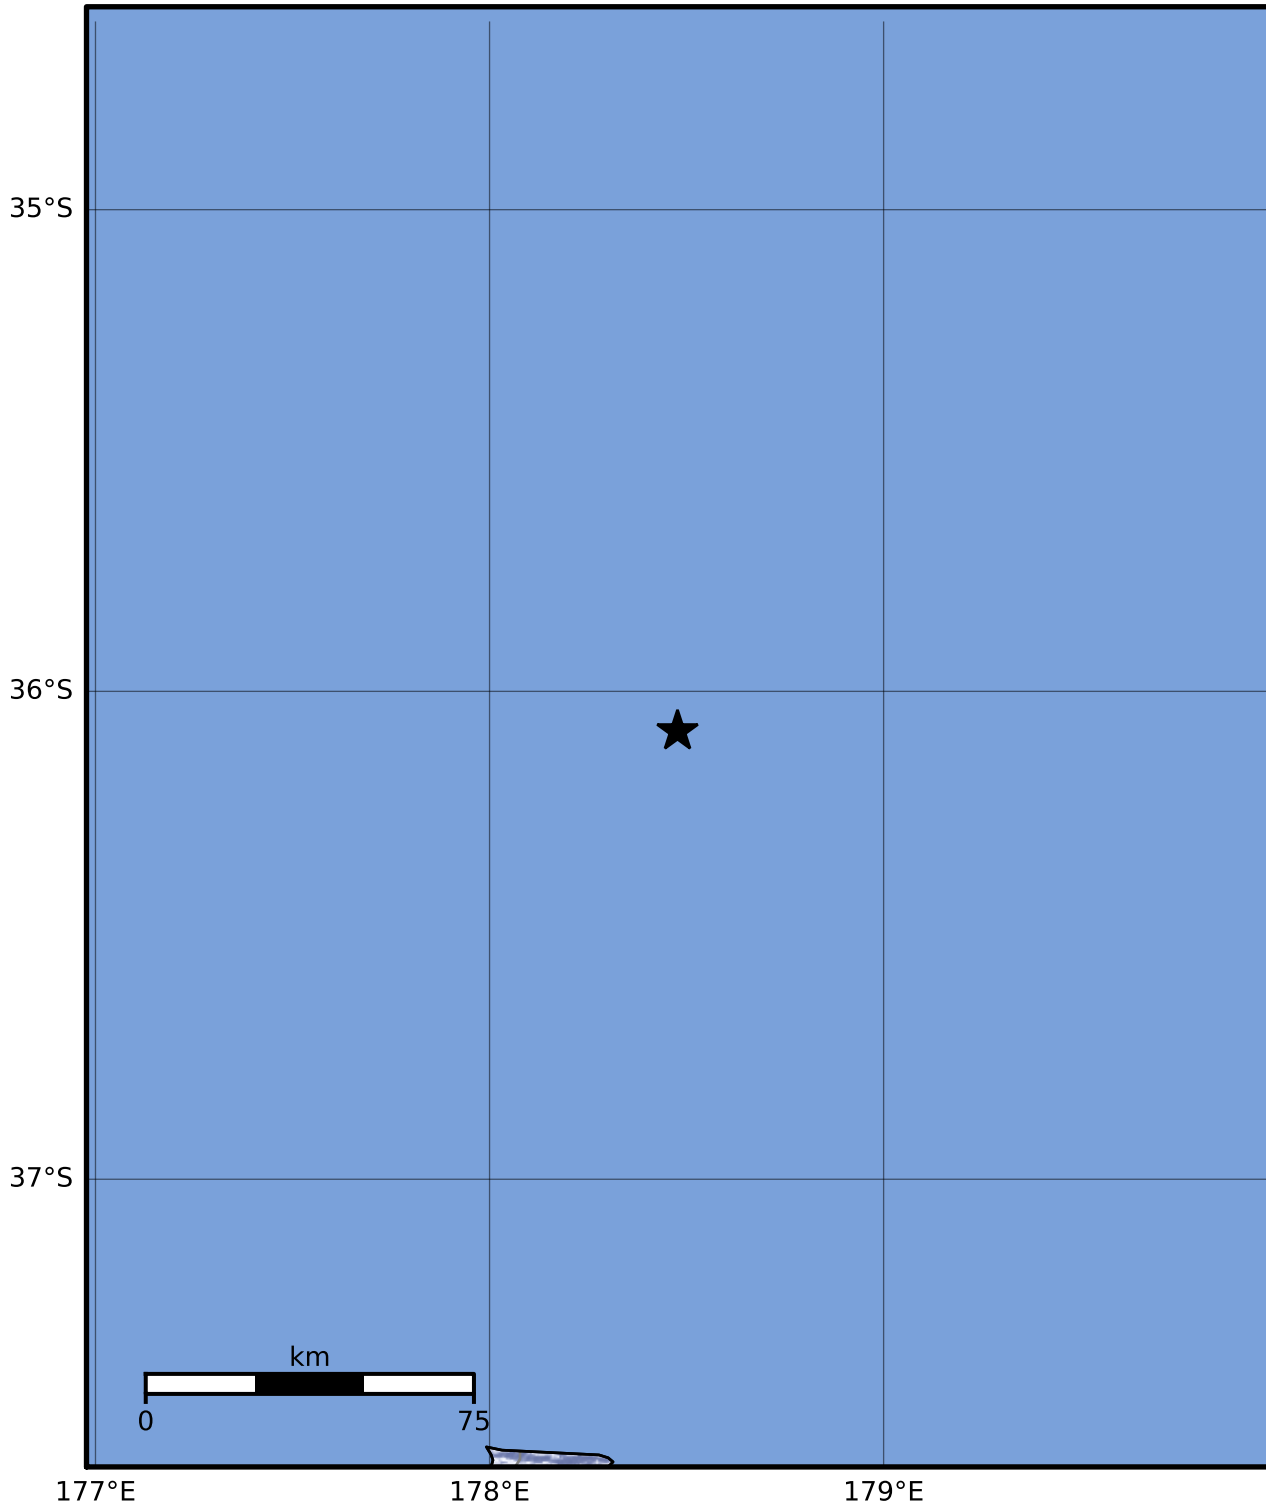

Macroseismic Intensity Map GNS Science

ShakeMap: Raukumara Plain

Sep 11, 2023 22:29:22 UTC M3.7 S36.08 E178.48 Depth: 181.8km ID:2023p686316

SHAKING	Not felt	Weak	Light	Moderate	Strong	Very strong	Severe	Violent	Extreme
DAMAGE	None	None	None	Very light	Light	Moderate	Moderate/heavy	Heavy	Very heavy
PGA(%g)	<0.0464	0.29	1.63	5.16	12.5	22.4	40.2	72.2	>129
PGV(cm/s)	<0.0215	0.125	1.04	4.31	14.5	26.4	48.3	88.4	>162
INTENSITY	I	II-III	IV	V	VI	VII	VIII	IX	X+

Scale based on Moratalla et al.(2021) and Worden et al.(2012) Version 8: Processed 2023-09-12T01:30:14Z
 Δ Seismic Instrument ○ Reported Intensity ★ Epicenter