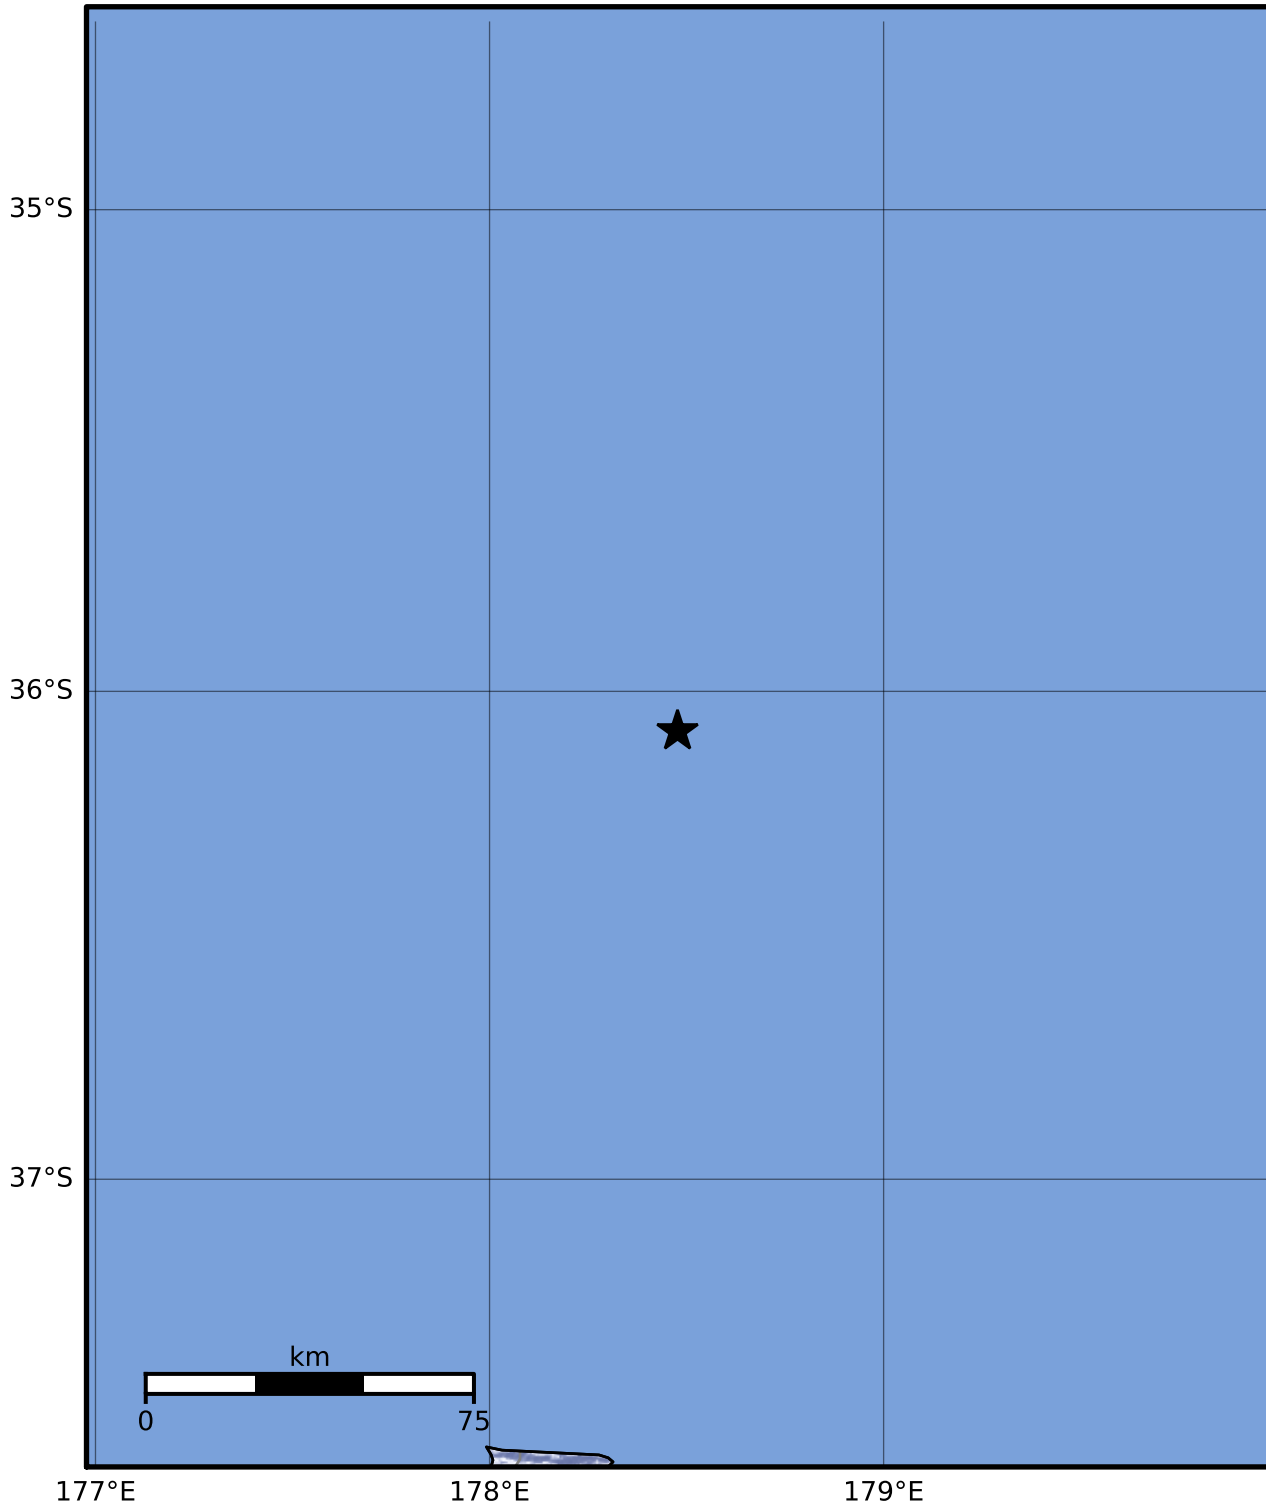

Macroseismic Intensity Map GNS Science

ShakeMap: Raukumara Plain

Sep 11, 2023 22:29:22 UTC M3.7 S36.08 E178.48 Depth: 181.8km ID:2023p686316

SHAKING	Not felt	Weak	Light	Moderate	Strong	Very strong	Severe	Violent	Extreme
DAMAGE	None	None	None	Very light	Light	Moderate	Moderate/heavy	Heavy	Very heavy
PGA(%g)	<0.0464	0.29	1.63	5.16	12.5	22.4	40.2	72.2	>129
PGV(cm/s)	<0.0215	0.125	1.04	4.31	14.5	26.4	48.3	88.4	>162
INTENSITY	I	II-III	IV	V	VI	VII	VIII	IX	X+

Scale based on Moratalla et al.(2021) and Worden et al.(2012) Version 9: Processed 2023-09-12T04:30:11Z
 Δ Seismic Instrument ○ Reported Intensity ★ Epicenter