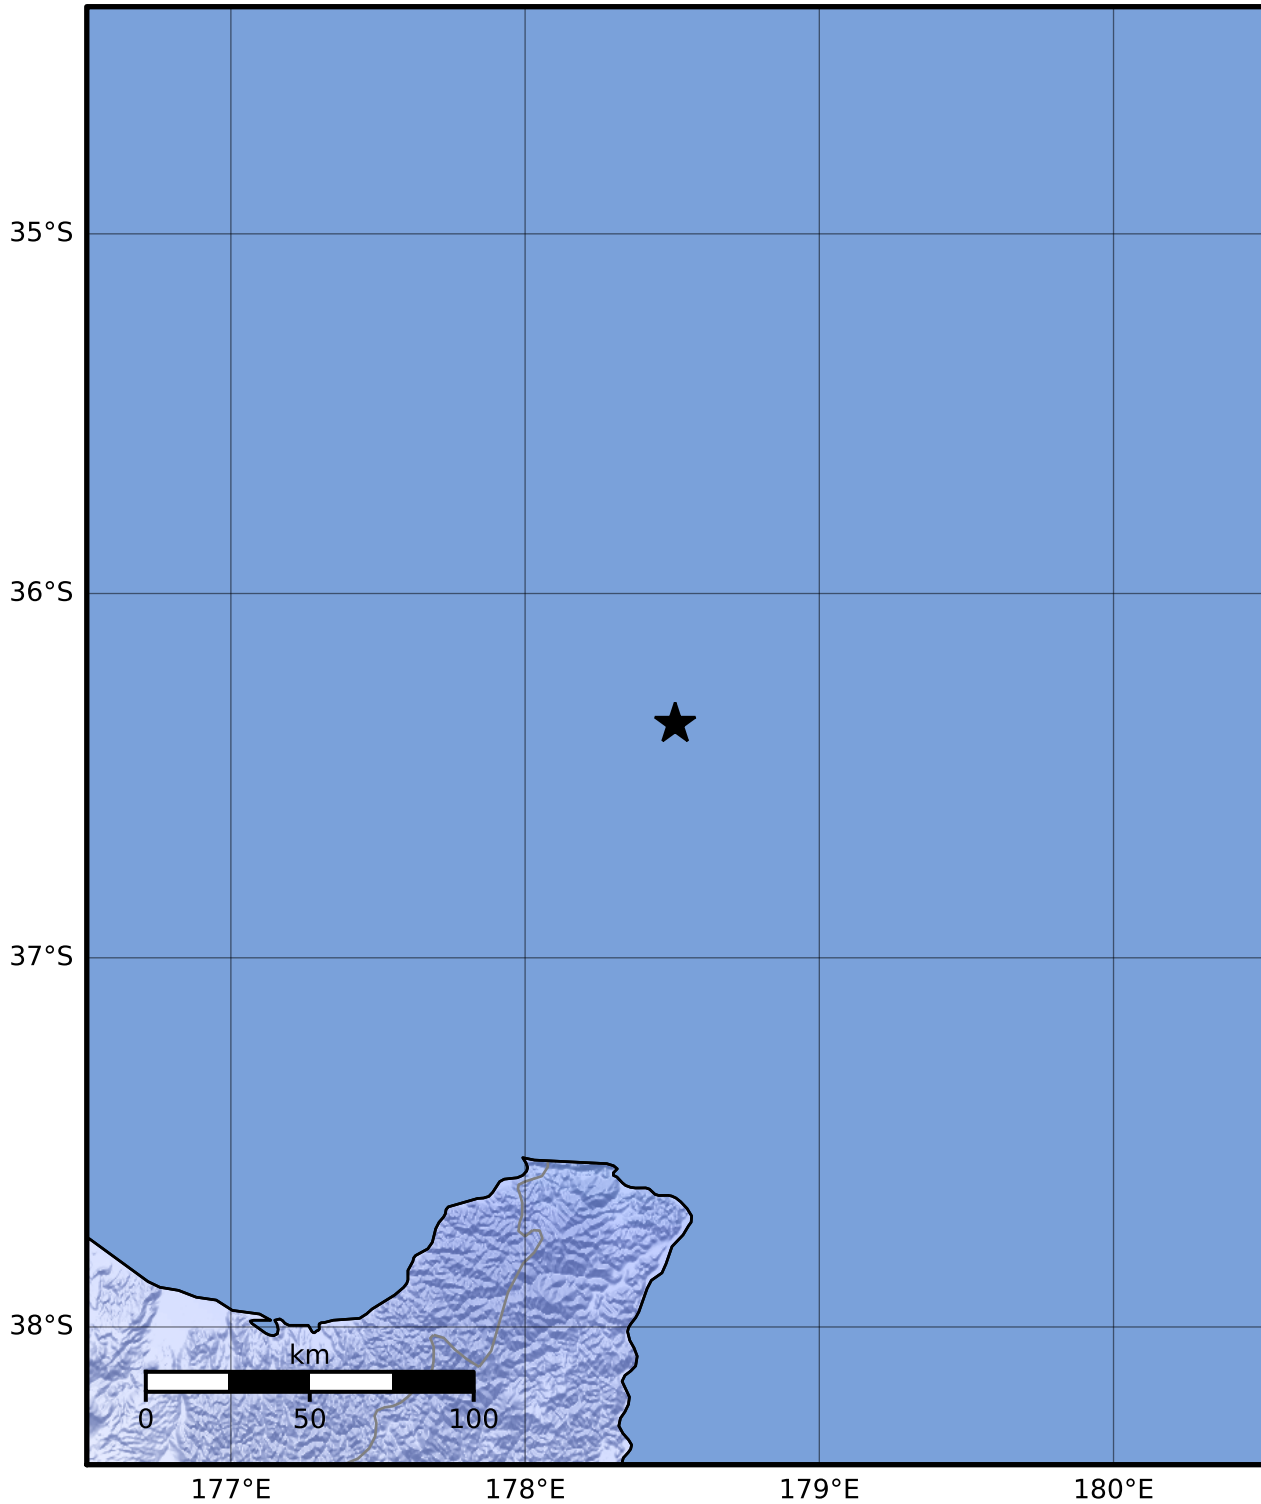

Macroseismic Intensity Map GNS Science

ShakeMap: Raukumara Plain

Sep 12, 2023 18:55:50 UTC M4.1 S36.36 E178.51 Depth: 68.0km ID:2023p688618

SHAKING	Not felt	Weak	Light	Moderate	Strong	Very strong	Severe	Violent	Extreme
DAMAGE	None	None	None	Very light	Light	Moderate	Moderate/heavy	Heavy	Very heavy
PGA(%g)	<0.0464	0.29	1.63	5.16	12.5	22.4	40.2	72.2	>129
PGV(cm/s)	<0.0215	0.125	1.04	4.31	14.5	26.4	48.3	88.4	>162
INTENSITY	I	II-III	IV	V	VI	VII	VIII	IX	X+

Scale based on Moratalla et al.(2021) and Worden et al.(2012) Version 1: Processed 2023-09-12T18:58:15Z

△ Seismic Instrument ○ Reported Intensity

★ Epicenter