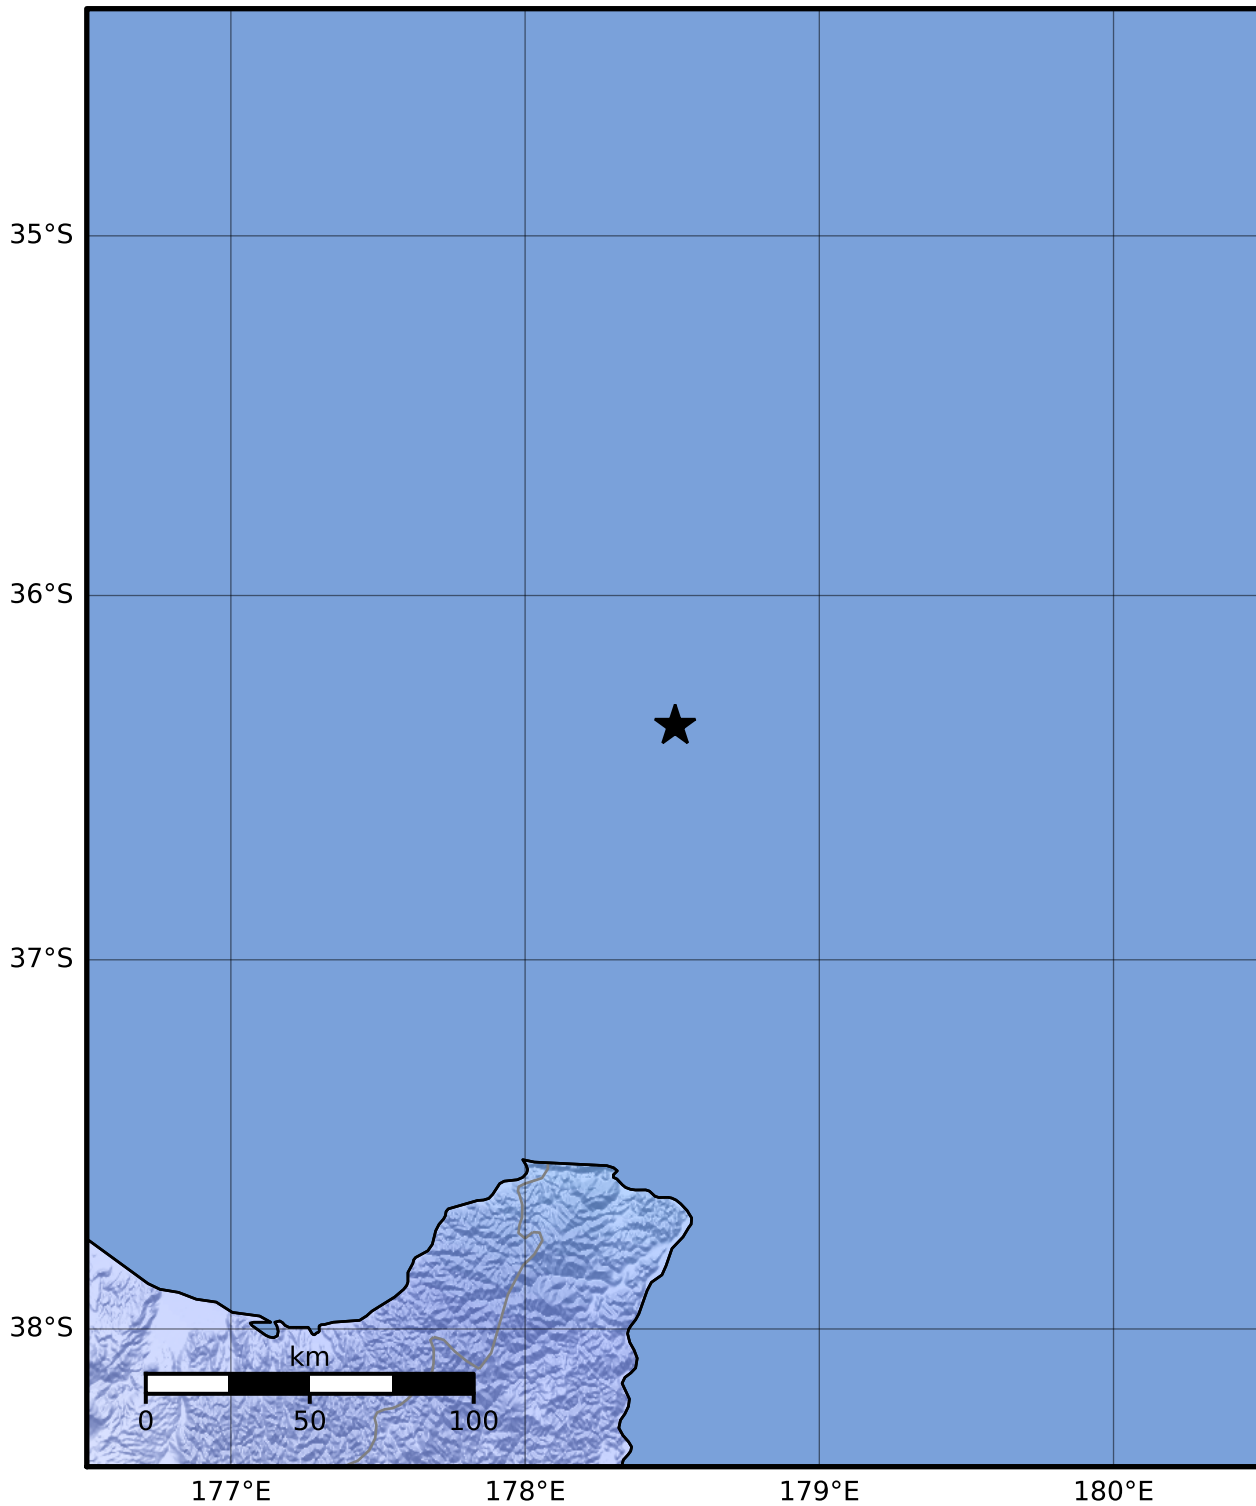

Macroseismic Intensity Map GNS Science

ShakeMap: Raukumara Plain

Sep 12, 2023 18:55:50 UTC M4.3 S36.36 E178.51 Depth: 68.0km ID:2023p688618

SHAKING	Not felt	Weak	Light	Moderate	Strong	Very strong	Severe	Violent	Extreme
DAMAGE	None	None	None	Very light	Light	Moderate	Moderate/heavy	Heavy	Very heavy
PGA(%g)	<0.0464	0.29	1.63	5.16	12.5	22.4	40.2	72.2	>129
PGV(cm/s)	<0.0215	0.125	1.04	4.31	14.5	26.4	48.3	88.4	>162
INTENSITY	I	II-III	IV	V	VI	VII	VIII	IX	X+

Scale based on Moratalla et al.(2021) and Worden et al.(2012) Version 2: Processed 2023-09-12T19:04:21Z

△ Seismic Instrument ○ Reported Intensity

★ Epicenter