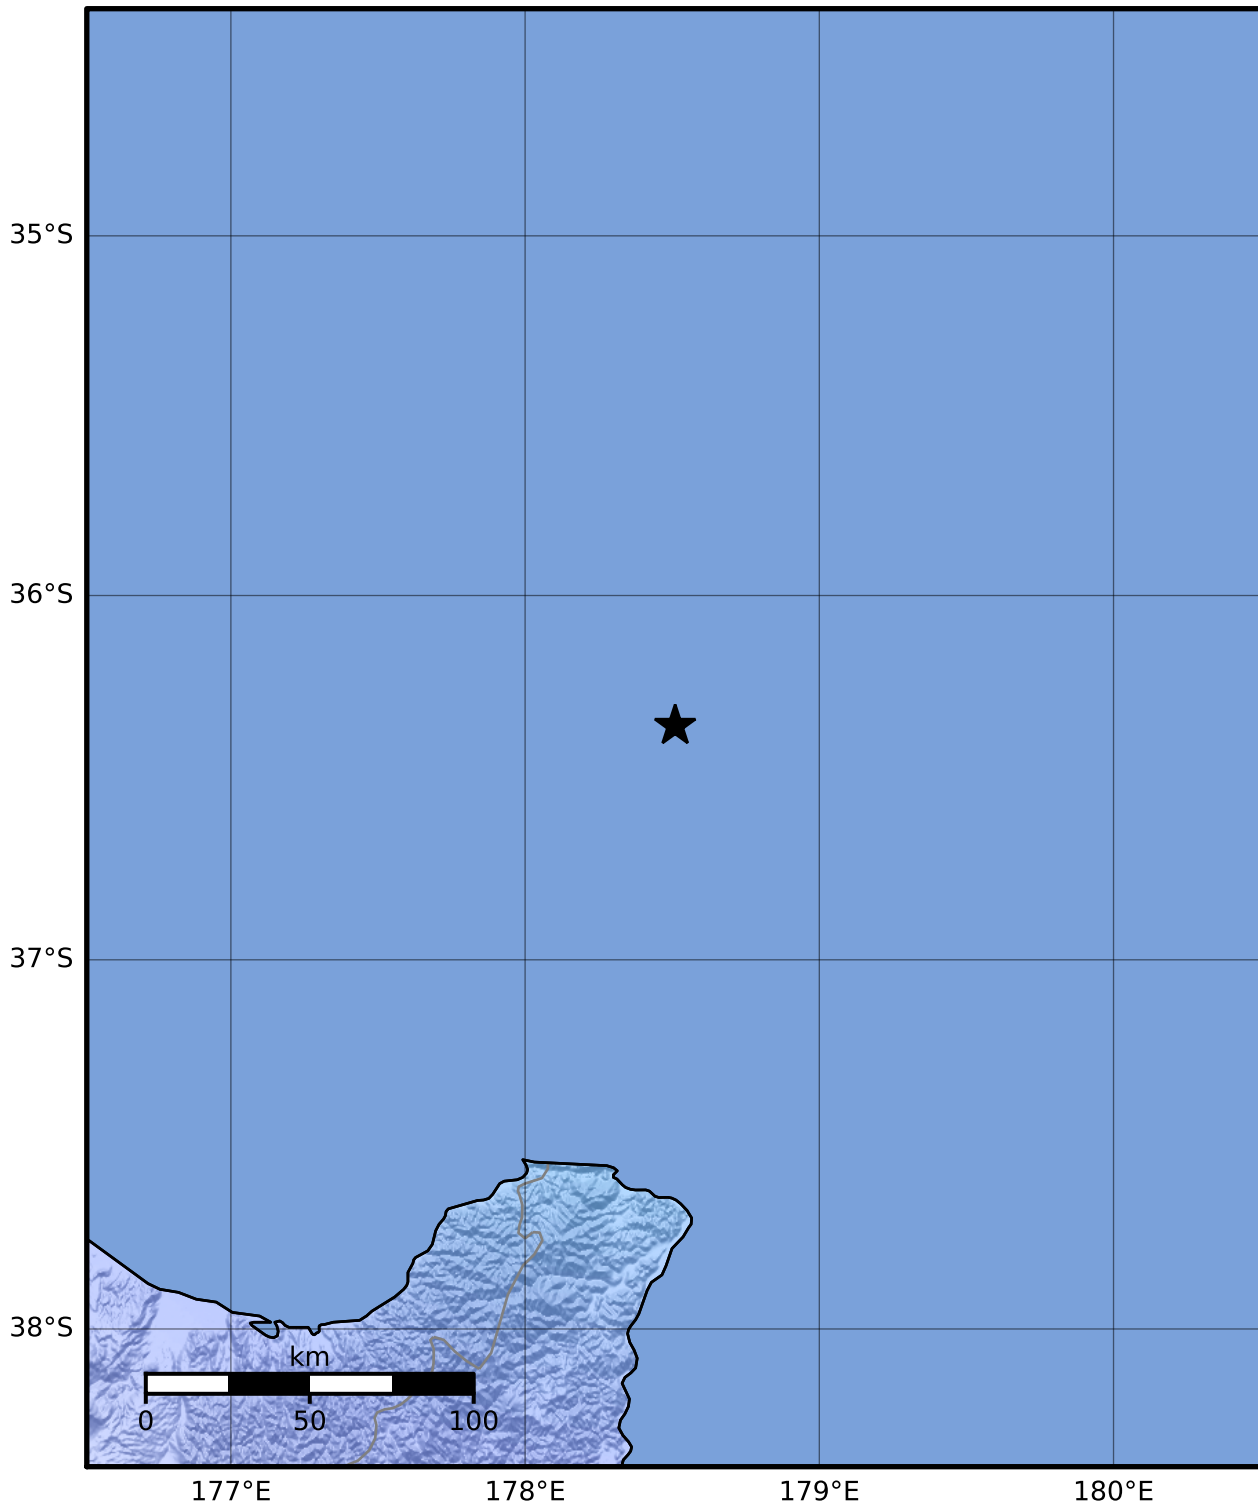

Macroseismic Intensity Map GNS Science

ShakeMap: Raukumara Plain

Sep 12, 2023 18:55:50 UTC M4.5 S36.36 E178.51 Depth: 68.0km ID:2023p688618

SHAKING	Not felt	Weak	Light	Moderate	Strong	Very strong	Severe	Violent	Extreme
DAMAGE	None	None	None	Very light	Light	Moderate	Moderate/heavy	Heavy	Very heavy
PGA(%g)	<0.0464	0.29	1.63	5.16	12.5	22.4	40.2	72.2	>129
PGV(cm/s)	<0.0215	0.125	1.04	4.31	14.5	26.4	48.3	88.4	>162
INTENSITY	I	II-III	IV	V	VI	VII	VIII	IX	X+

Scale based on Moratalla et al.(2021) and Worden et al.(2012) Version 3: Processed 2023-09-12T19:10:28Z

△ Seismic Instrument ○ Reported Intensity

★ Epicenter