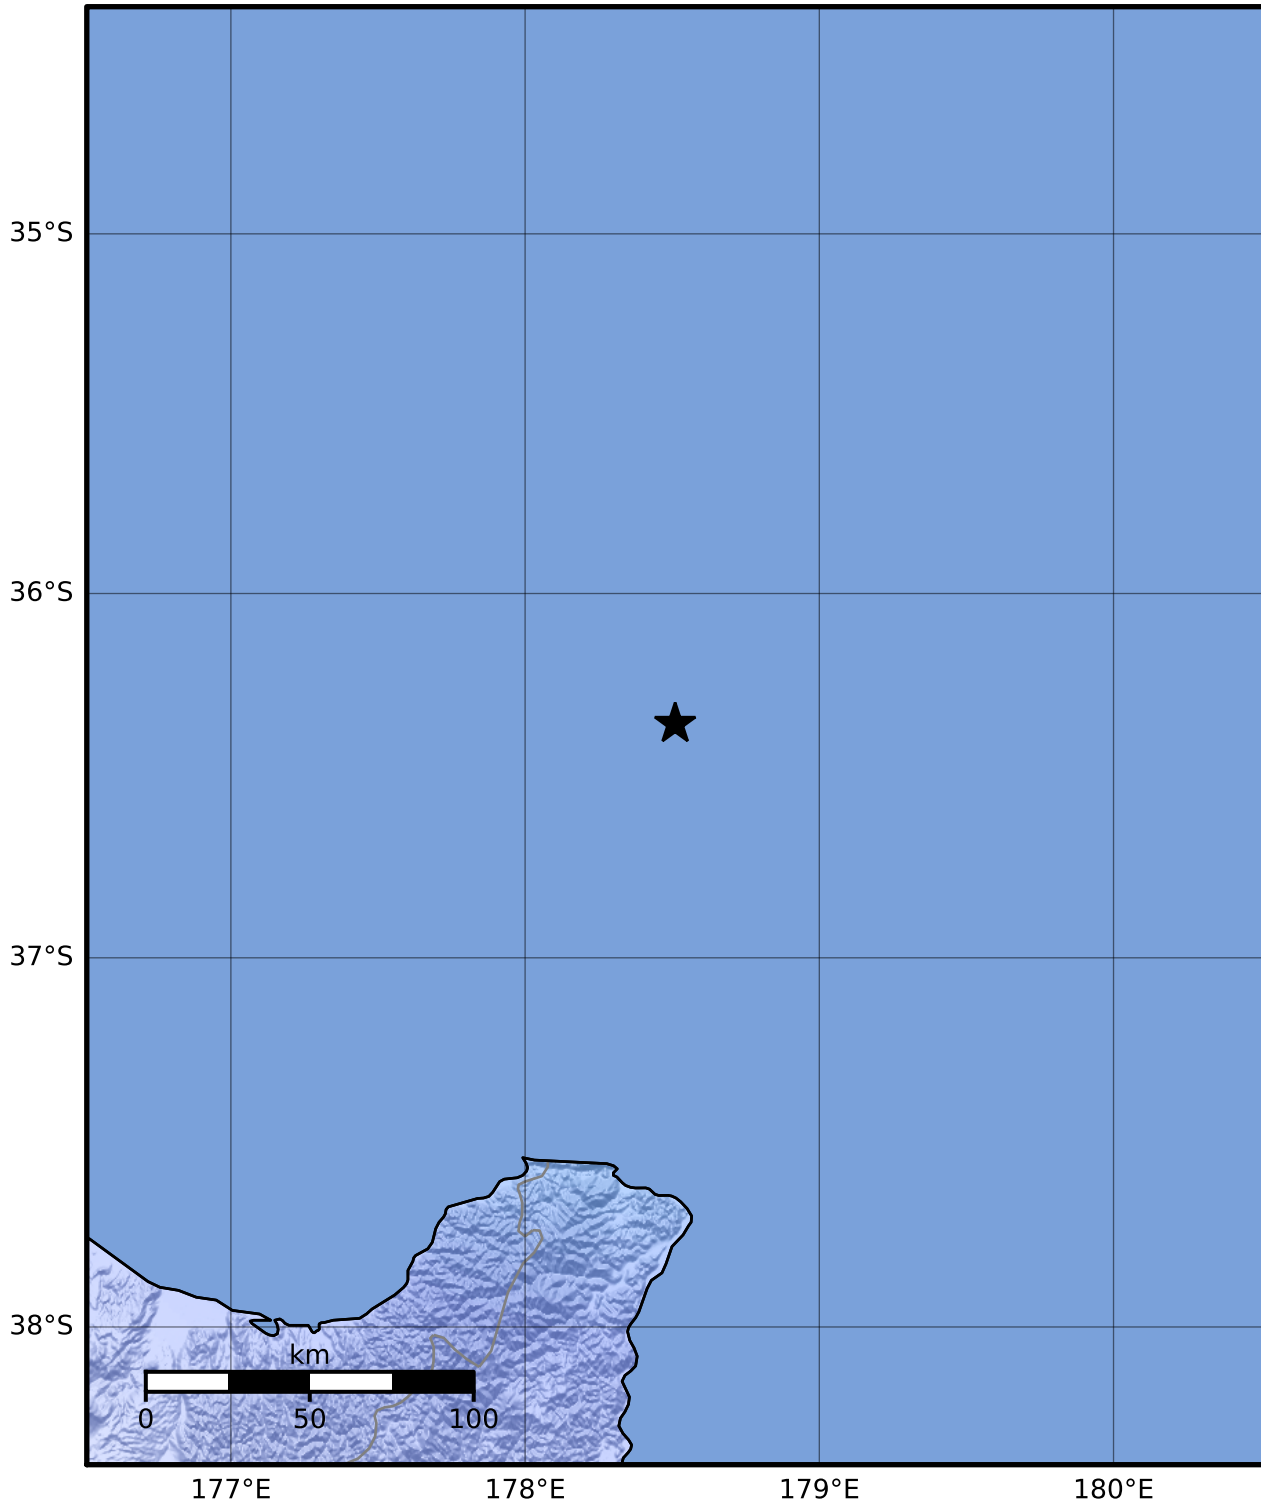

Macroseismic Intensity Map GNS Science

ShakeMap: Raukumara Plain

Sep 12, 2023 18:55:50 UTC M4.3 S36.36 E178.51 Depth: 68.0km ID:2023p688618

SHAKING	Not felt	Weak	Light	Moderate	Strong	Very strong	Severe	Violent	Extreme
DAMAGE	None	None	None	Very light	Light	Moderate	Moderate/heavy	Heavy	Very heavy
PGA(%g)	<0.0464	0.29	1.63	5.16	12.5	22.4	40.2	72.2	>129
PGV(cm/s)	<0.0215	0.125	1.04	4.31	14.5	26.4	48.3	88.4	>162
INTENSITY	I	II-III	IV	V	VI	VII	VIII	IX	X+

Scale based on Moratalla et al.(2021) and Worden et al.(2012) Version 5: Processed 2023-09-12T19:22:36Z

△ Seismic Instrument ○ Reported Intensity

★ Epicenter