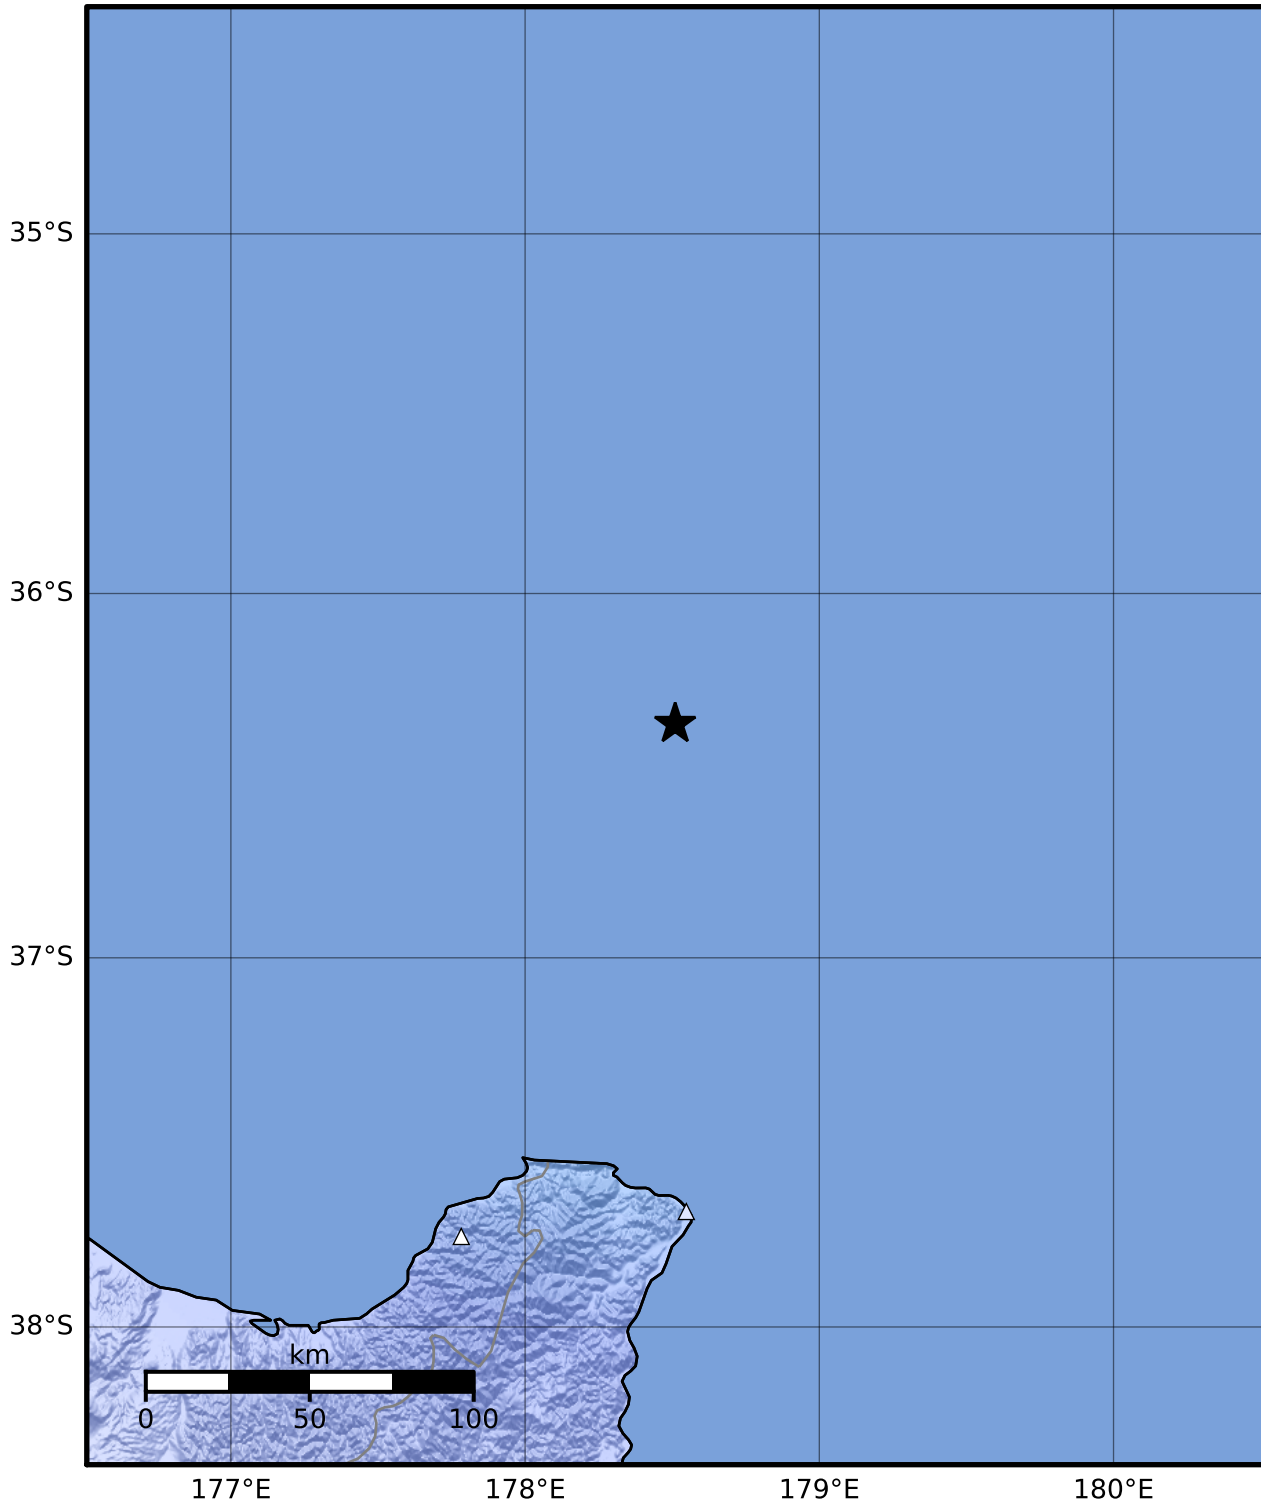

Macroseismic Intensity Map GNS Science

ShakeMap: Raukumara Plain

Sep 12, 2023 18:55:50 UTC M4.3 S36.36 E178.51 Depth: 68.0km ID:2023p688618

SHAKING	Not felt	Weak	Light	Moderate	Strong	Very strong	Severe	Violent	Extreme
DAMAGE	None	None	None	Very light	Light	Moderate	Moderate/heavy	Heavy	Very heavy
PGA(%g)	<0.0464	0.29	1.63	5.16	12.5	22.4	40.2	72.2	>129
PGV(cm/s)	<0.0215	0.125	1.04	4.31	14.5	26.4	48.3	88.4	>162
INTENSITY	I	II-III	IV	V	VI	VII	VIII	IX	X+

Scale based on Moratalla et al.(2021) and Worden et al.(2012) Version 6: Processed 2023-09-12T19:28:48Z

△ Seismic Instrument ○ Reported Intensity

★ Epicenter