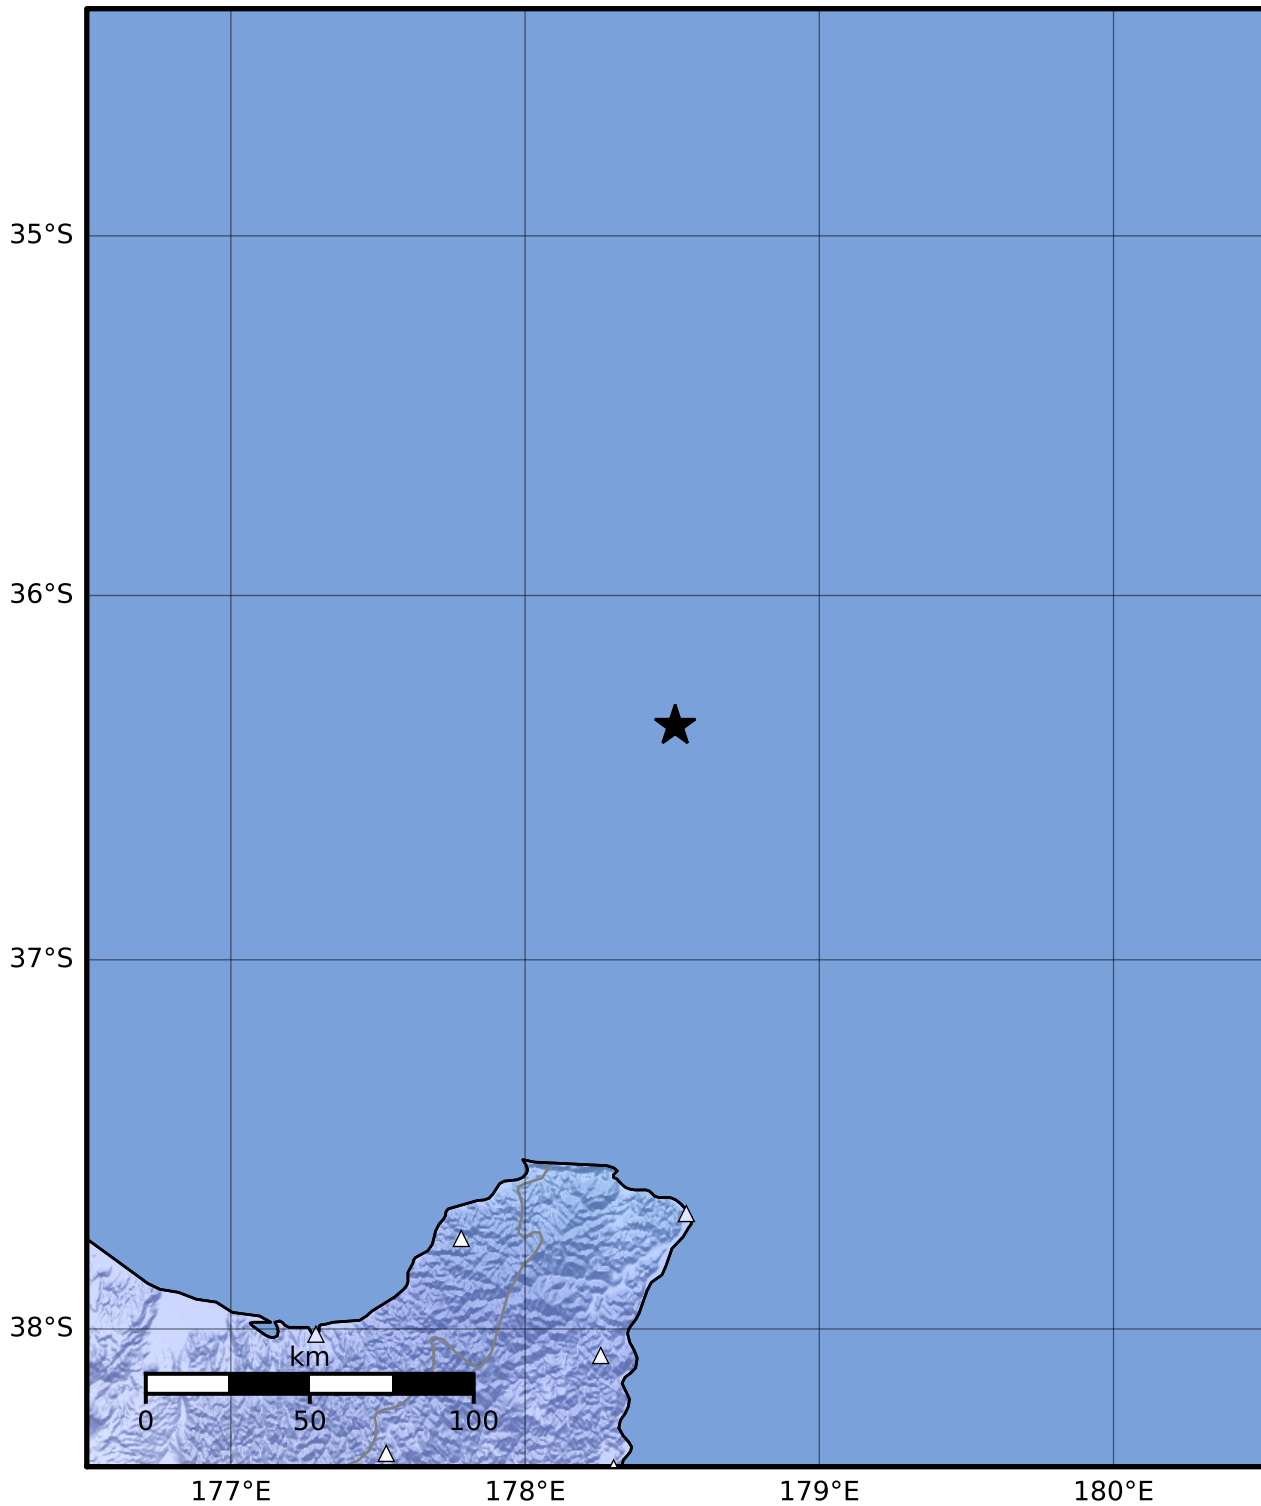

Macroseismic Intensity Map GNS Science

ShakeMap: Raukumara Plain

Sep 12, 2023 18:55:50 UTC M4.3 S36.36 E178.51 Depth: 68.0km ID:2023p688618

SHAKING	Not felt	Weak	Light	Moderate	Strong	Very strong	Severe	Violent	Extreme
DAMAGE	None	None	None	Very light	Light	Moderate	Moderate/heavy	Heavy	Very heavy
PGA(%g)	<0.0464	0.29	1.63	5.16	12.5	22.4	40.2	72.2	>129
PGV(cm/s)	<0.0215	0.125	1.04	4.31	14.5	26.4	48.3	88.4	>162
INTENSITY	I	II-III	IV	V	VI	VII	VIII	IX	X+

Scale based on Moratalla et al.(2021) and Worden et al.(2012) Version 7: Processed 2023-09-12T19:35:17Z

△ Seismic Instrument ○ Reported Intensity

★ Epicenter