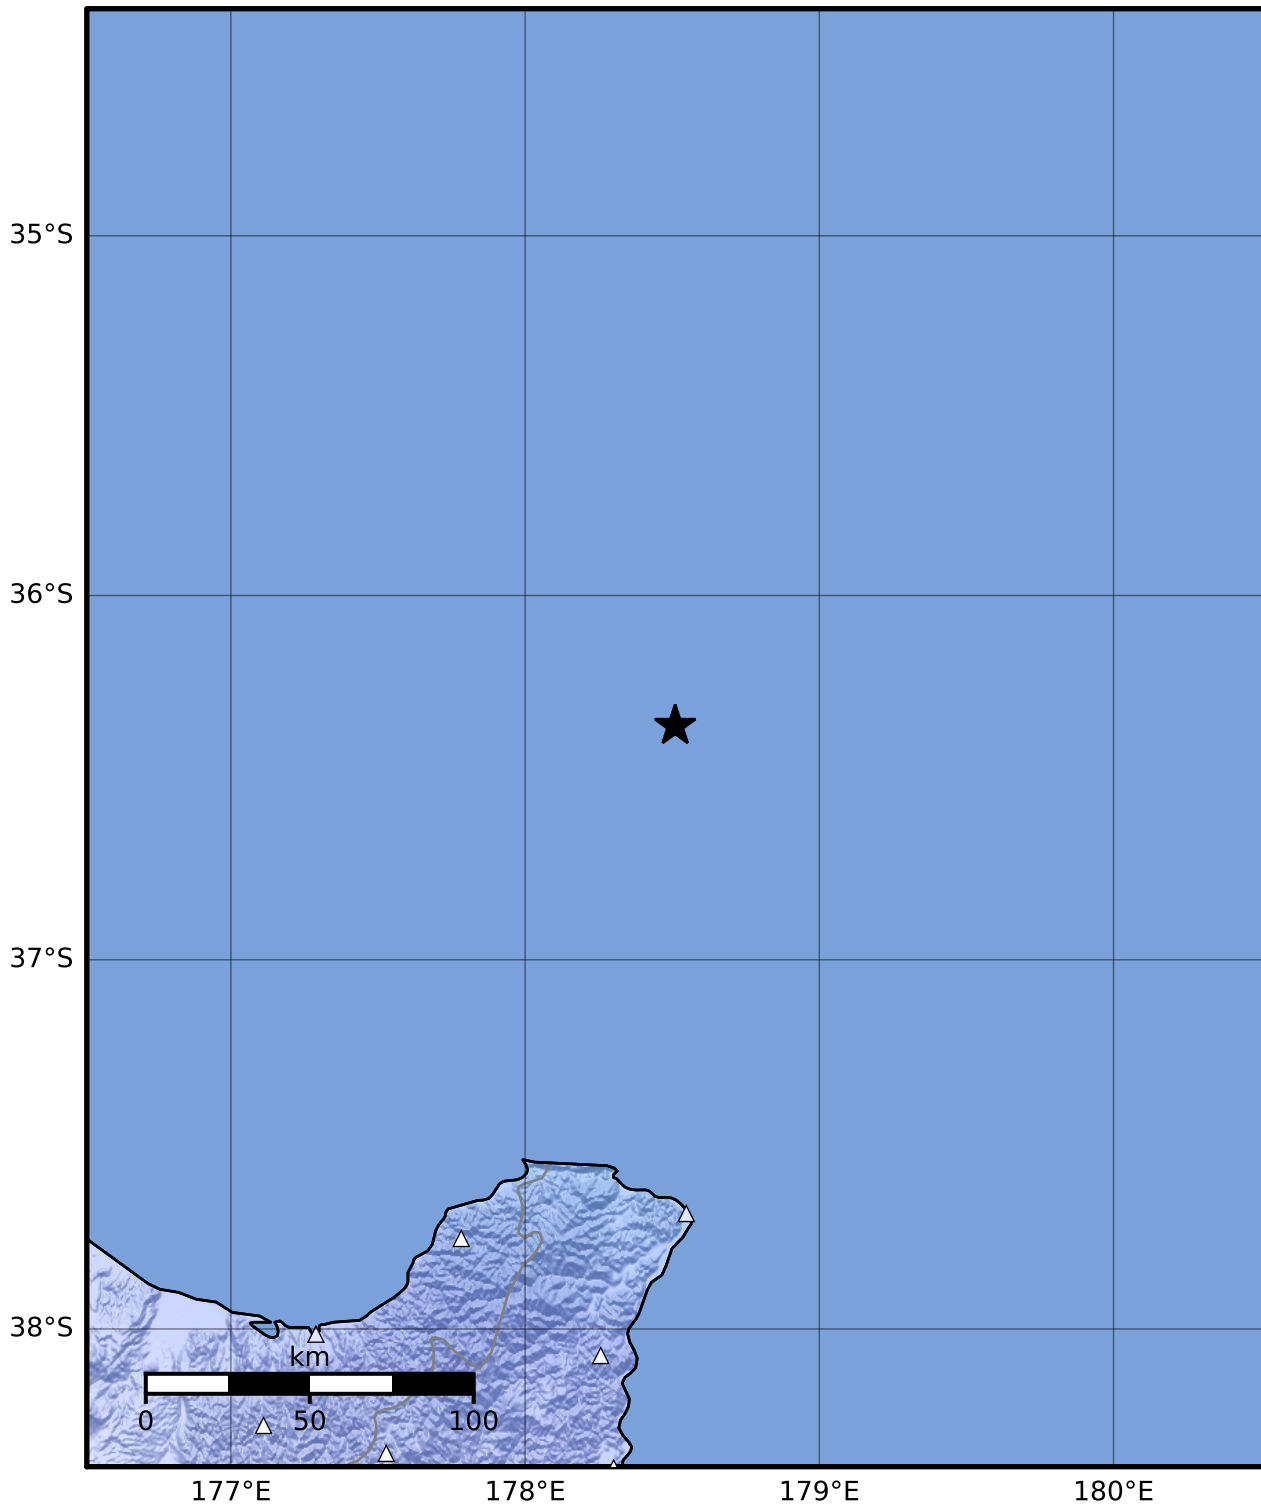

Macroseismic Intensity Map GNS Science

ShakeMap: Raukumara Plain

Sep 12, 2023 18:55:50 UTC M4.3 S36.36 E178.51 Depth: 68.0km ID:2023p688618

SHAKING	Not felt	Weak	Light	Moderate	Strong	Very strong	Severe	Violent	Extreme
DAMAGE	None	None	None	Very light	Light	Moderate	Moderate/heavy	Heavy	Very heavy
PGA(%g)	<0.0464	0.29	1.63	5.16	12.5	22.4	40.2	72.2	>129
PGV(cm/s)	<0.0215	0.125	1.04	4.31	14.5	26.4	48.3	88.4	>162
INTENSITY	I	II-III	IV	V	VI	VII	VIII	IX	X+

Scale based on Moratalla et al.(2021) and Worden et al.(2012) Version 9: Processed 2023-09-12T19:48:19Z

△ Seismic Instrument ○ Reported Intensity

★ Epicenter