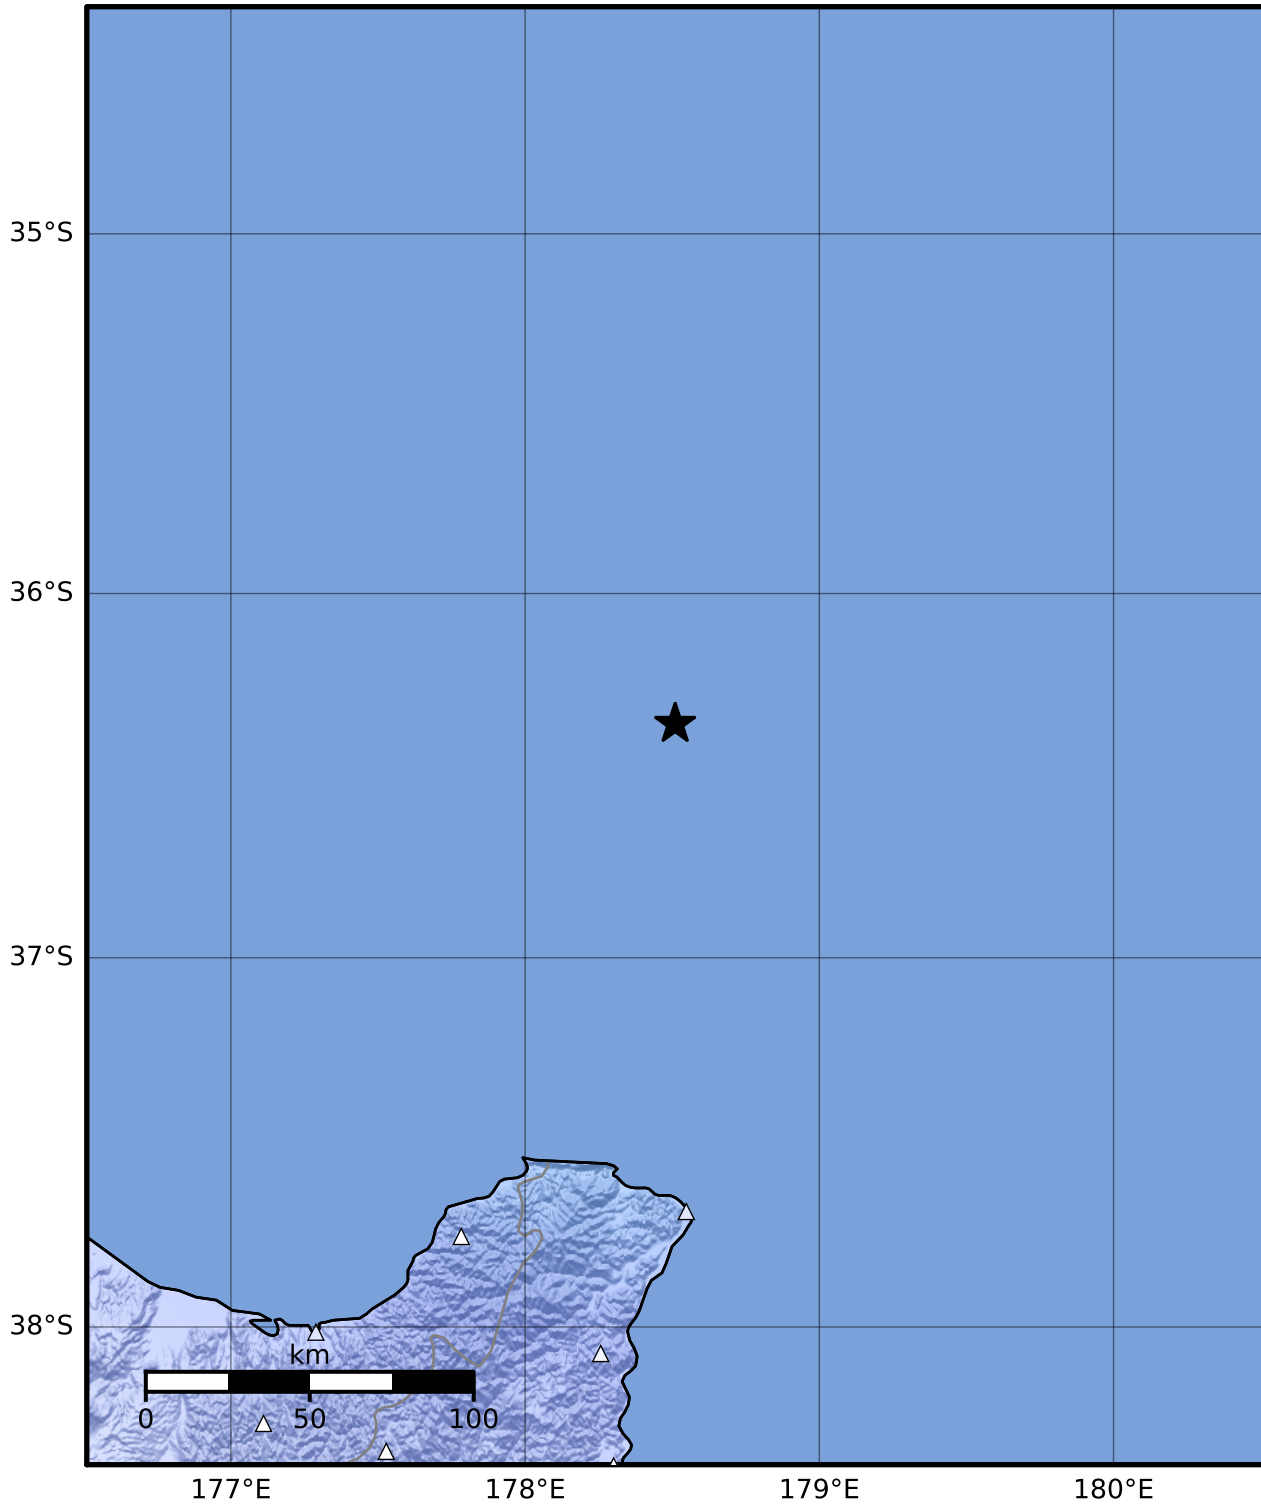

Macroseismic Intensity Map GNS Science

ShakeMap: Raukumara Plain

Sep 12, 2023 18:55:50 UTC M4.3 S36.36 E178.51 Depth: 68.0km ID:2023p688618

SHAKING	Not felt	Weak	Light	Moderate	Strong	Very strong	Severe	Violent	Extreme
DAMAGE	None	None	None	Very light	Light	Moderate	Moderate/heavy	Heavy	Very heavy
PGA(%g)	<0.0464	0.29	1.63	5.16	12.5	22.4	40.2	72.2	>129
PGV(cm/s)	<0.0215	0.125	1.04	4.31	14.5	26.4	48.3	88.4	>162
INTENSITY	I	II-III	IV	V	VI	VII	VIII	IX	X+

Scale based on Moratalla et al.(2021) and Worden et al.(2012) Version 10: Processed 2023-09-12T19:54:50Z

△ Seismic Instrument ○ Reported Intensity

★ Epicenter