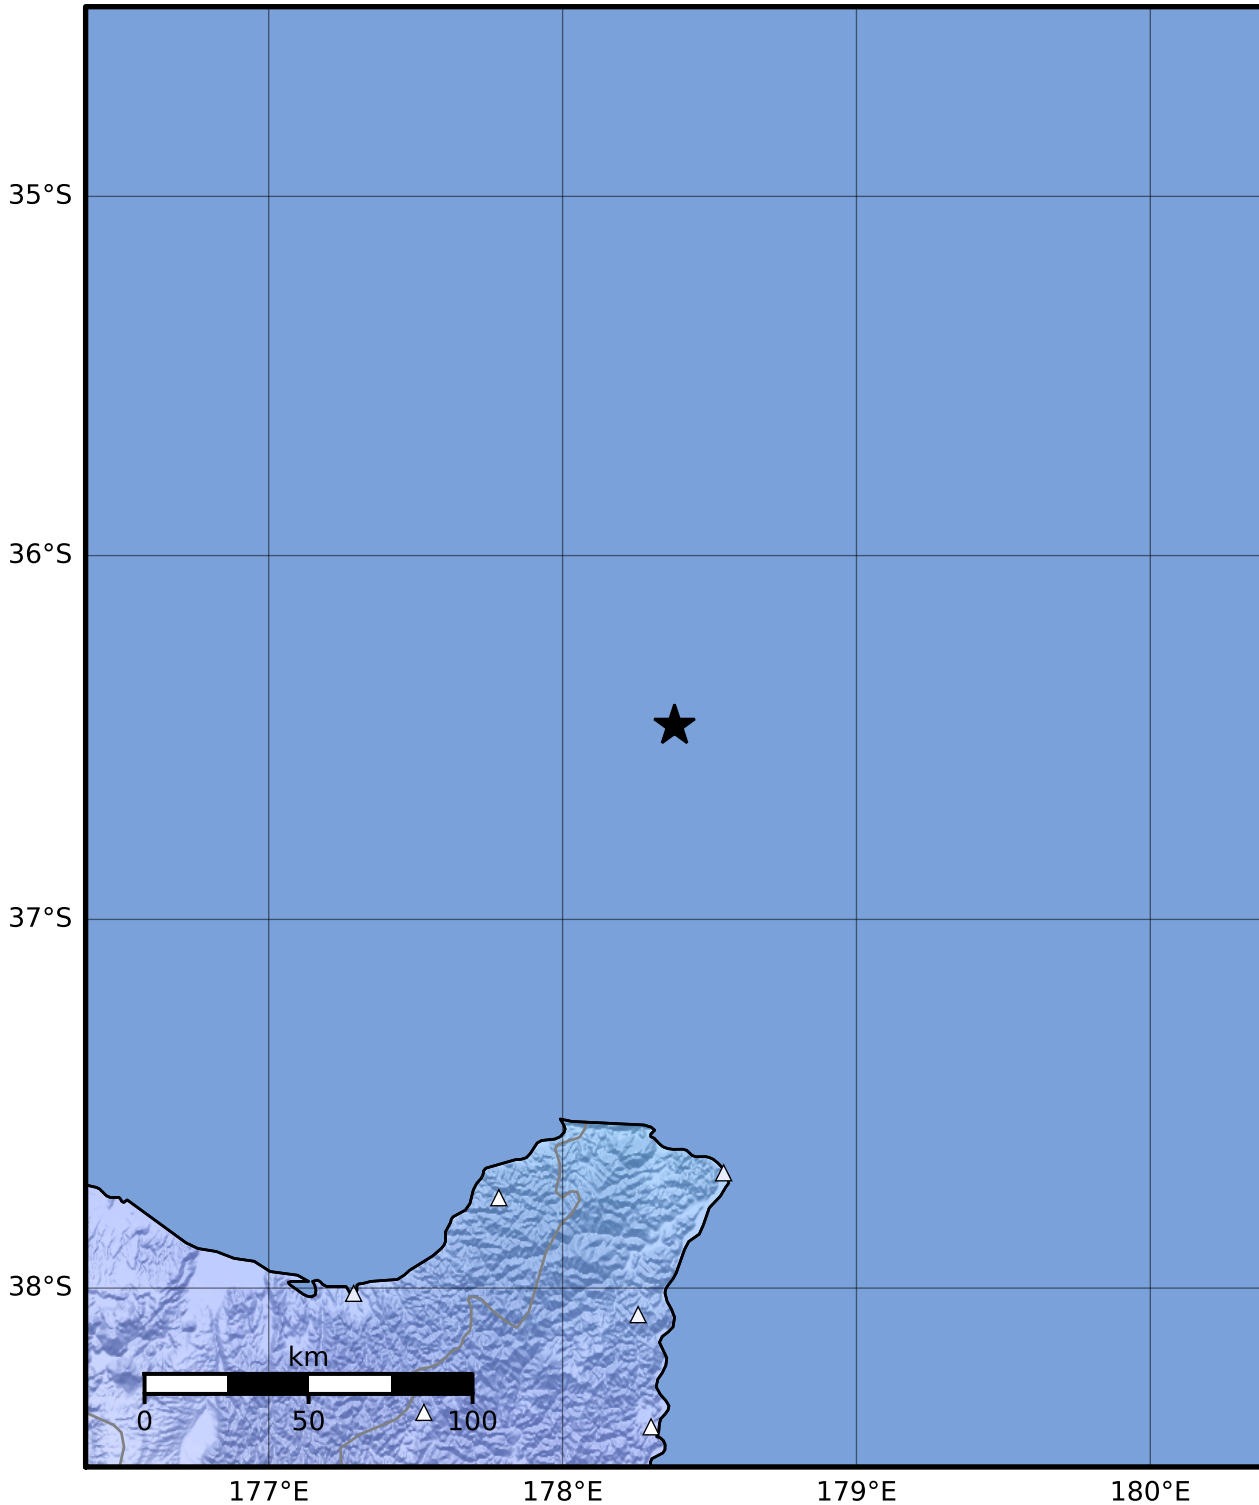

Macroseismic Intensity Map GNS Science

ShakeMap: Raukumara Plain

Sep 12, 2023 18:55:51 UTC M4.5 S36.47 E178.38 Depth: 94.2km ID:2023p688618

SHAKING	Not felt	Weak	Light	Moderate	Strong	Very strong	Severe	Violent	Extreme
DAMAGE	None	None	None	Very light	Light	Moderate	Moderate/heavy	Heavy	Very heavy
PGA(%g)	<0.0464	0.29	1.63	5.16	12.5	22.4	40.2	72.2	>129
PGV(cm/s)	<0.0215	0.125	1.04	4.31	14.5	26.4	48.3	88.4	>162
INTENSITY	I	II-III	IV	V	VI	VII	VIII	IX	X+

Scale based on Moratalla et al.(2021) and Worden et al.(2012) Version 9: Processed 2023-09-12T20:28:14Z

△ Seismic Instrument ○ Reported Intensity

★ Epicenter