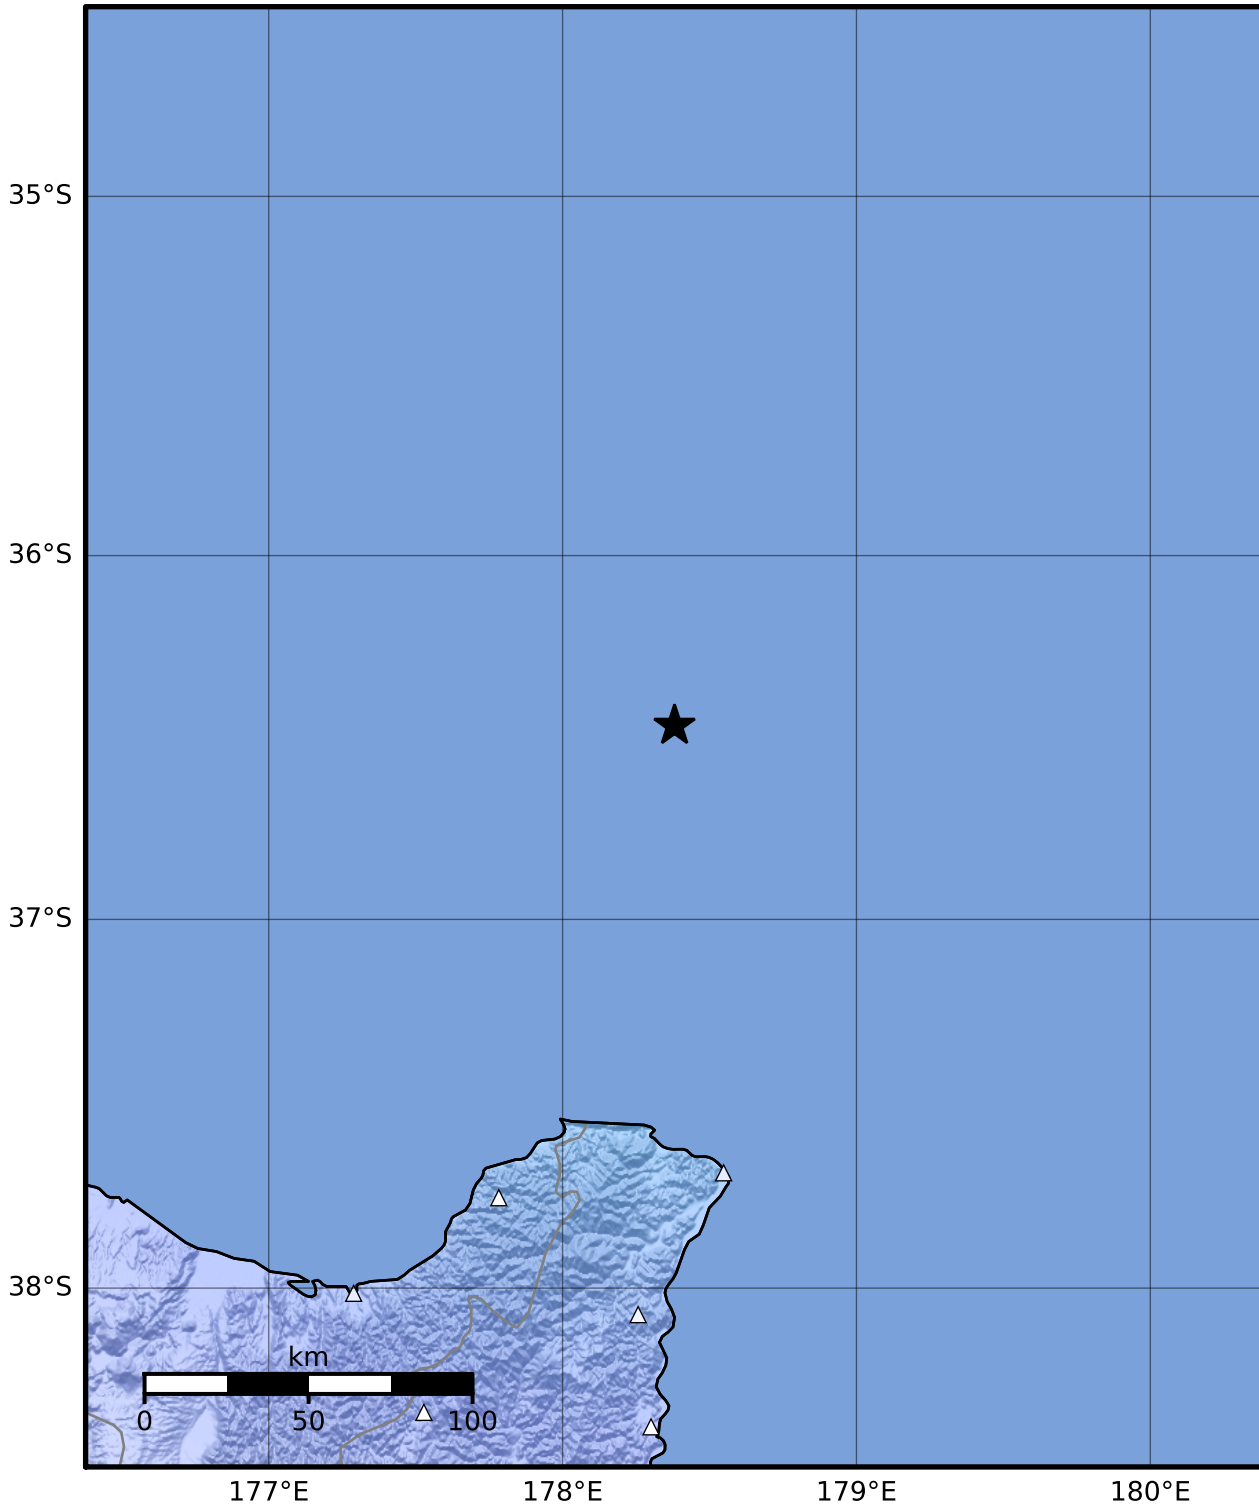

Macroseismic Intensity Map GNS Science

ShakeMap: Raukumara Plain

Sep 12, 2023 18:55:51 UTC M4.5 S36.47 E178.38 Depth: 94.2km ID:2023p688618

SHAKING	Not felt	Weak	Light	Moderate	Strong	Very strong	Severe	Violent	Extreme
DAMAGE	None	None	None	Very light	Light	Moderate	Moderate/heavy	Heavy	Very heavy
PGA(%g)	<0.0464	0.29	1.63	5.16	12.5	22.4	40.2	72.2	>129
PGV(cm/s)	<0.0215	0.125	1.04	4.31	14.5	26.4	48.3	88.4	>162
INTENSITY	I	II-III	IV	V	VI	VII	VIII	IX	X+

Scale based on Moratalla et al.(2021) and Worden et al.(2012) Version 10: Processed 2023-09-12T21:56:45Z

△ Seismic Instrument ○ Reported Intensity ★ Epicenter