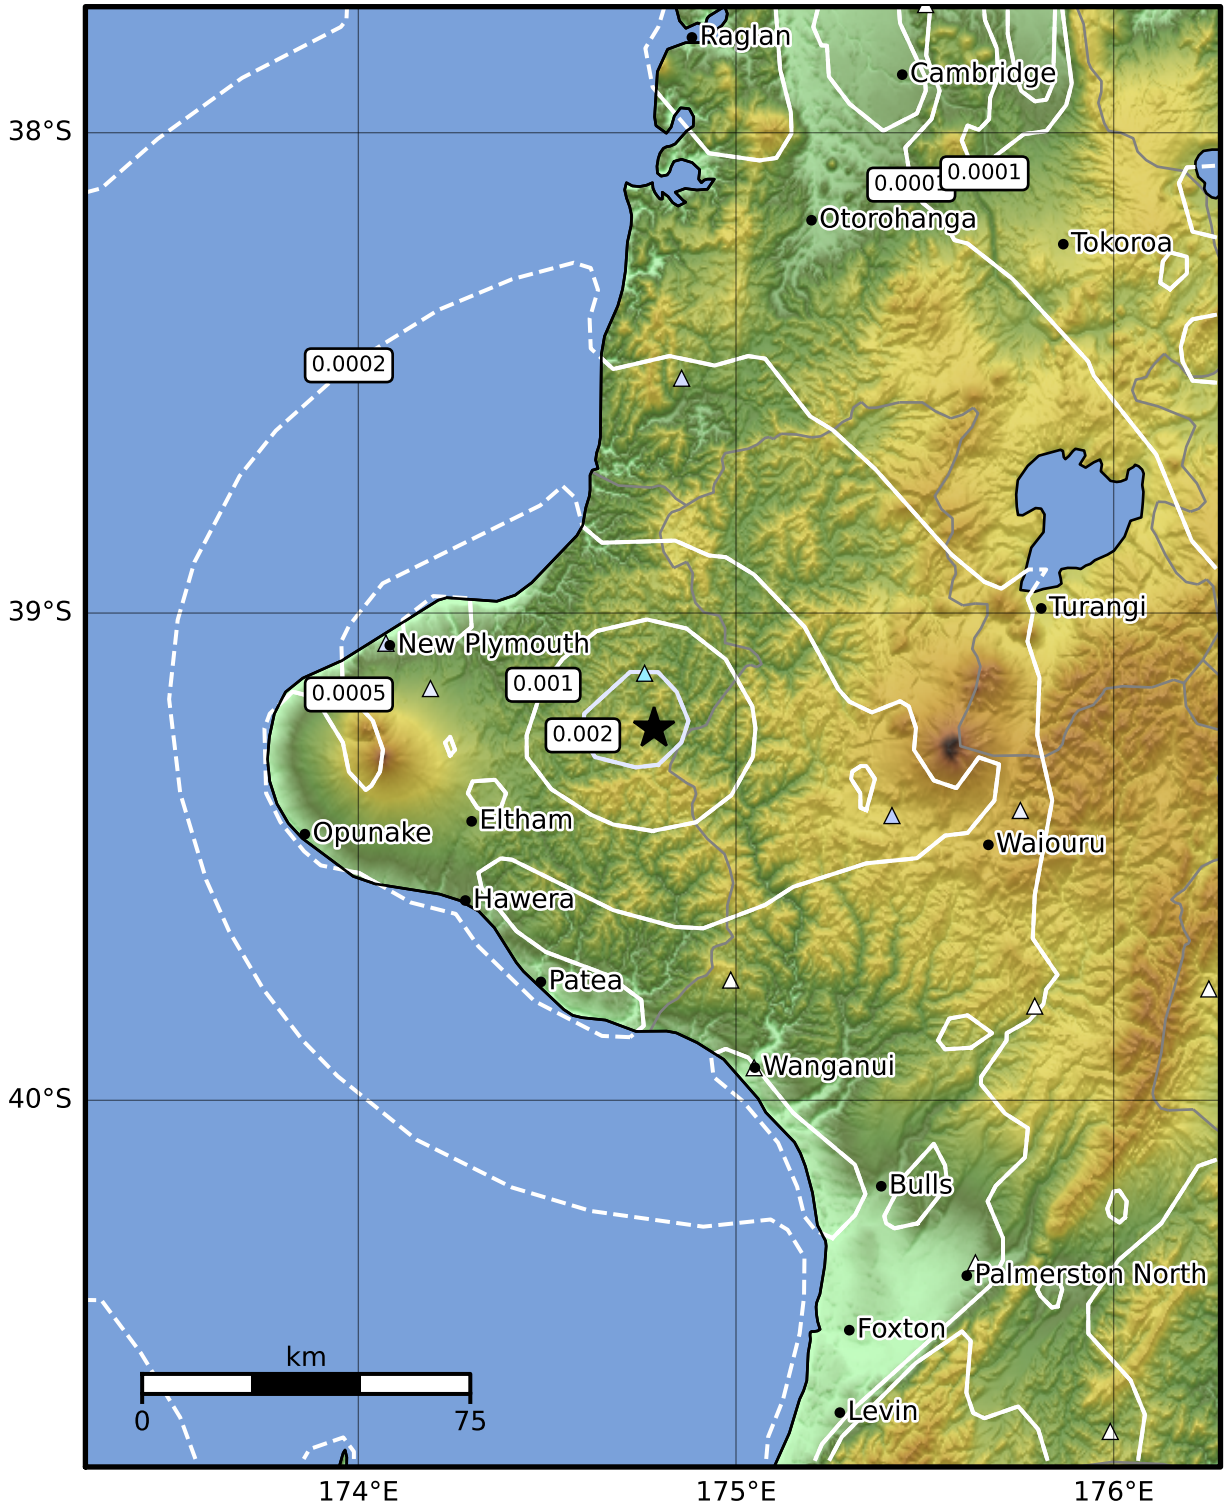

3.0 Second Peak Spectral Acceleration Map GNS Science
ShakeMap: Taranaki

Sep 13, 2023 06:45:07 UTC M3.3 S39.24 E174.78 Depth: 19.9km ID:2023p689949

Scale based on Moratalla et al.(2021) and Worden et al.(2012) Version 3: Processed 2023-09-13T06:59:39Z

△ Seismic Instrument ○ Reported Intensity ★ Epicenter