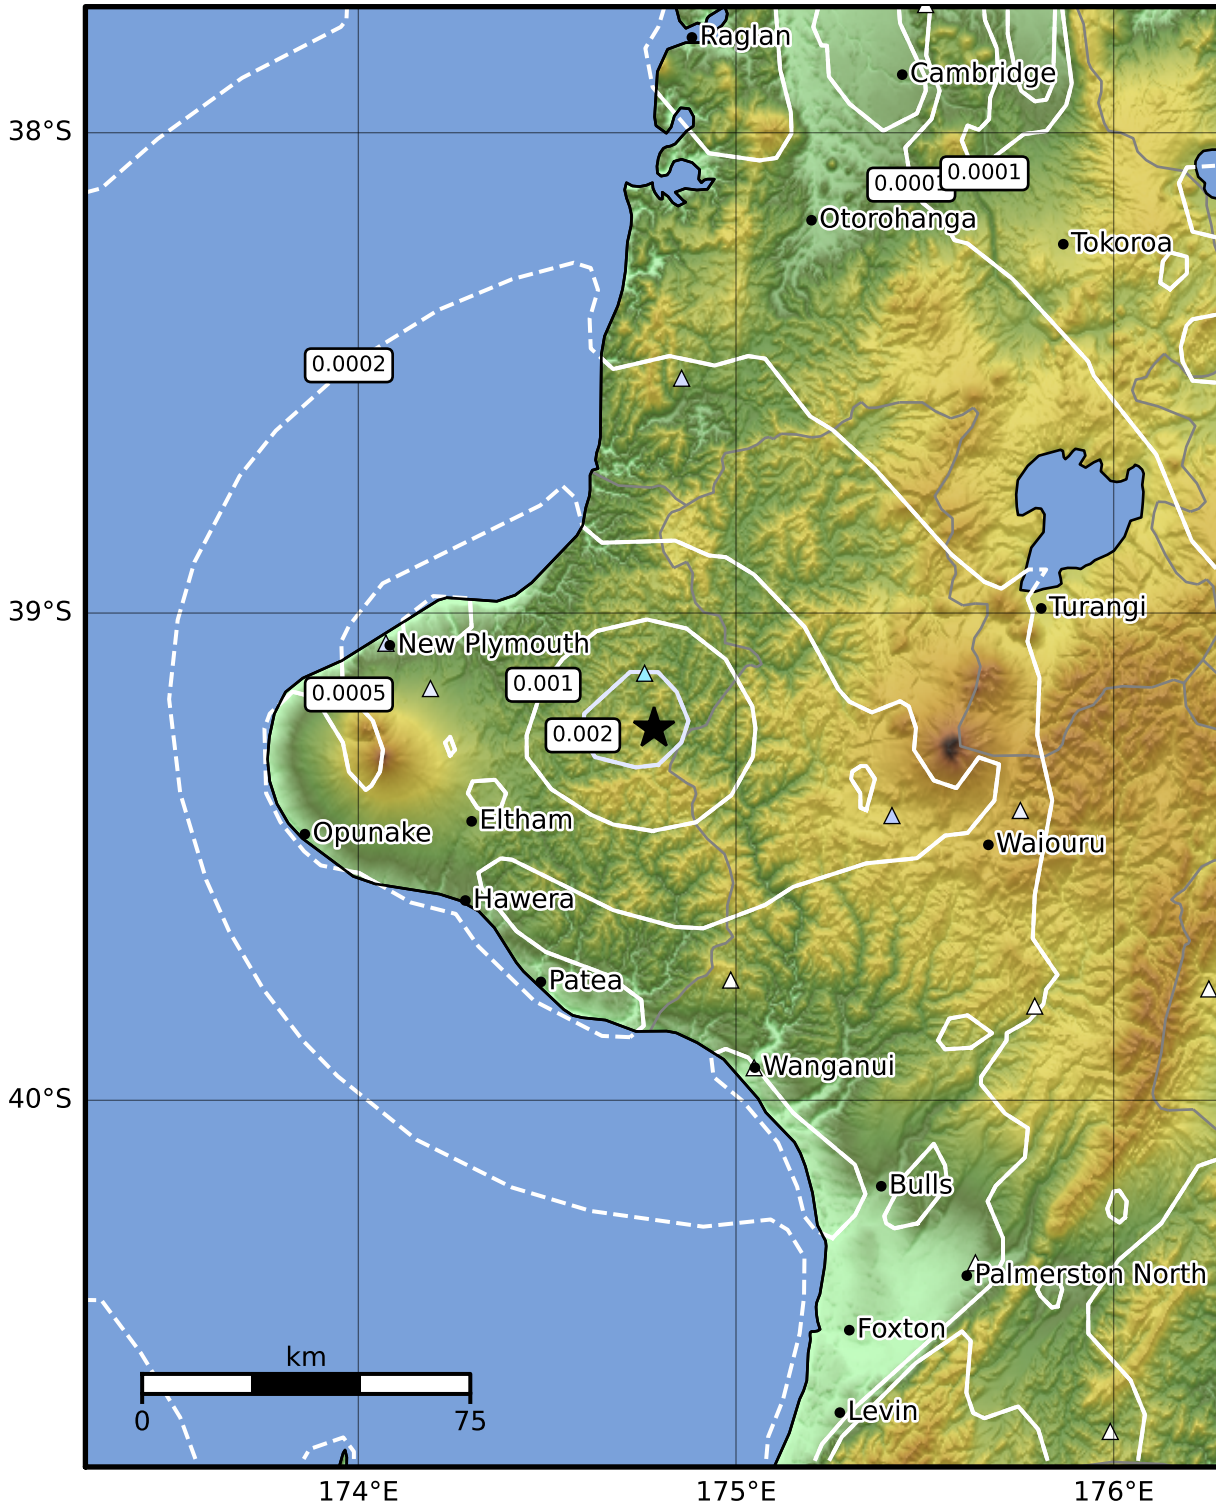

3.0 Second Peak Spectral Acceleration Map GNS Science
ShakeMap: Taranaki

Sep 13, 2023 06:45:07 UTC M3.3 S39.24 E174.78 Depth: 19.9km ID:2023p689949

Scale based on Moratalla et al.(2021) and Worden et al.(2012) Version 4: Processed 2023-09-13T07:06:04Z

△ Seismic Instrument ○ Reported Intensity ★ Epicenter