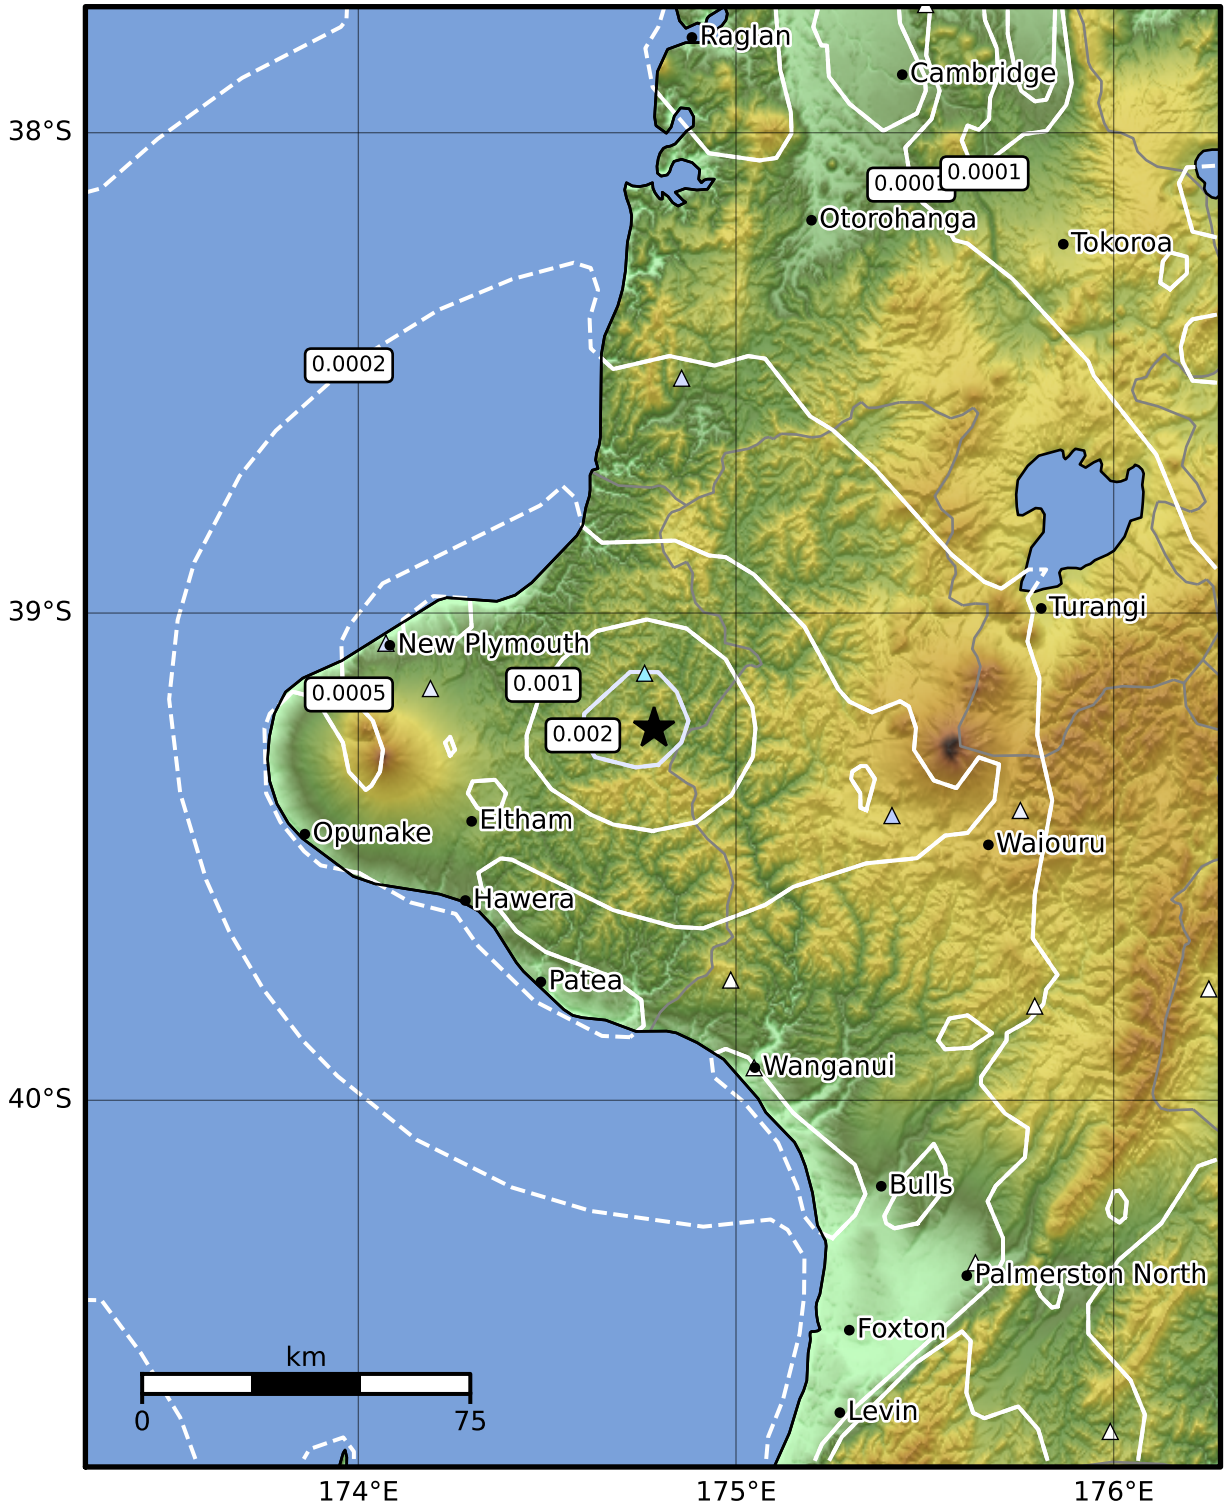

3.0 Second Peak Spectral Acceleration Map GNS Science
ShakeMap: Taranaki

Sep 13, 2023 06:45:07 UTC M3.3 S39.24 E174.78 Depth: 19.9km ID:2023p689949

Scale based on Moratalla et al.(2021) and Worden et al.(2012) Version 7: Processed 2023-09-13T07:35:27Z

△ Seismic Instrument ○ Reported Intensity ★ Epicenter