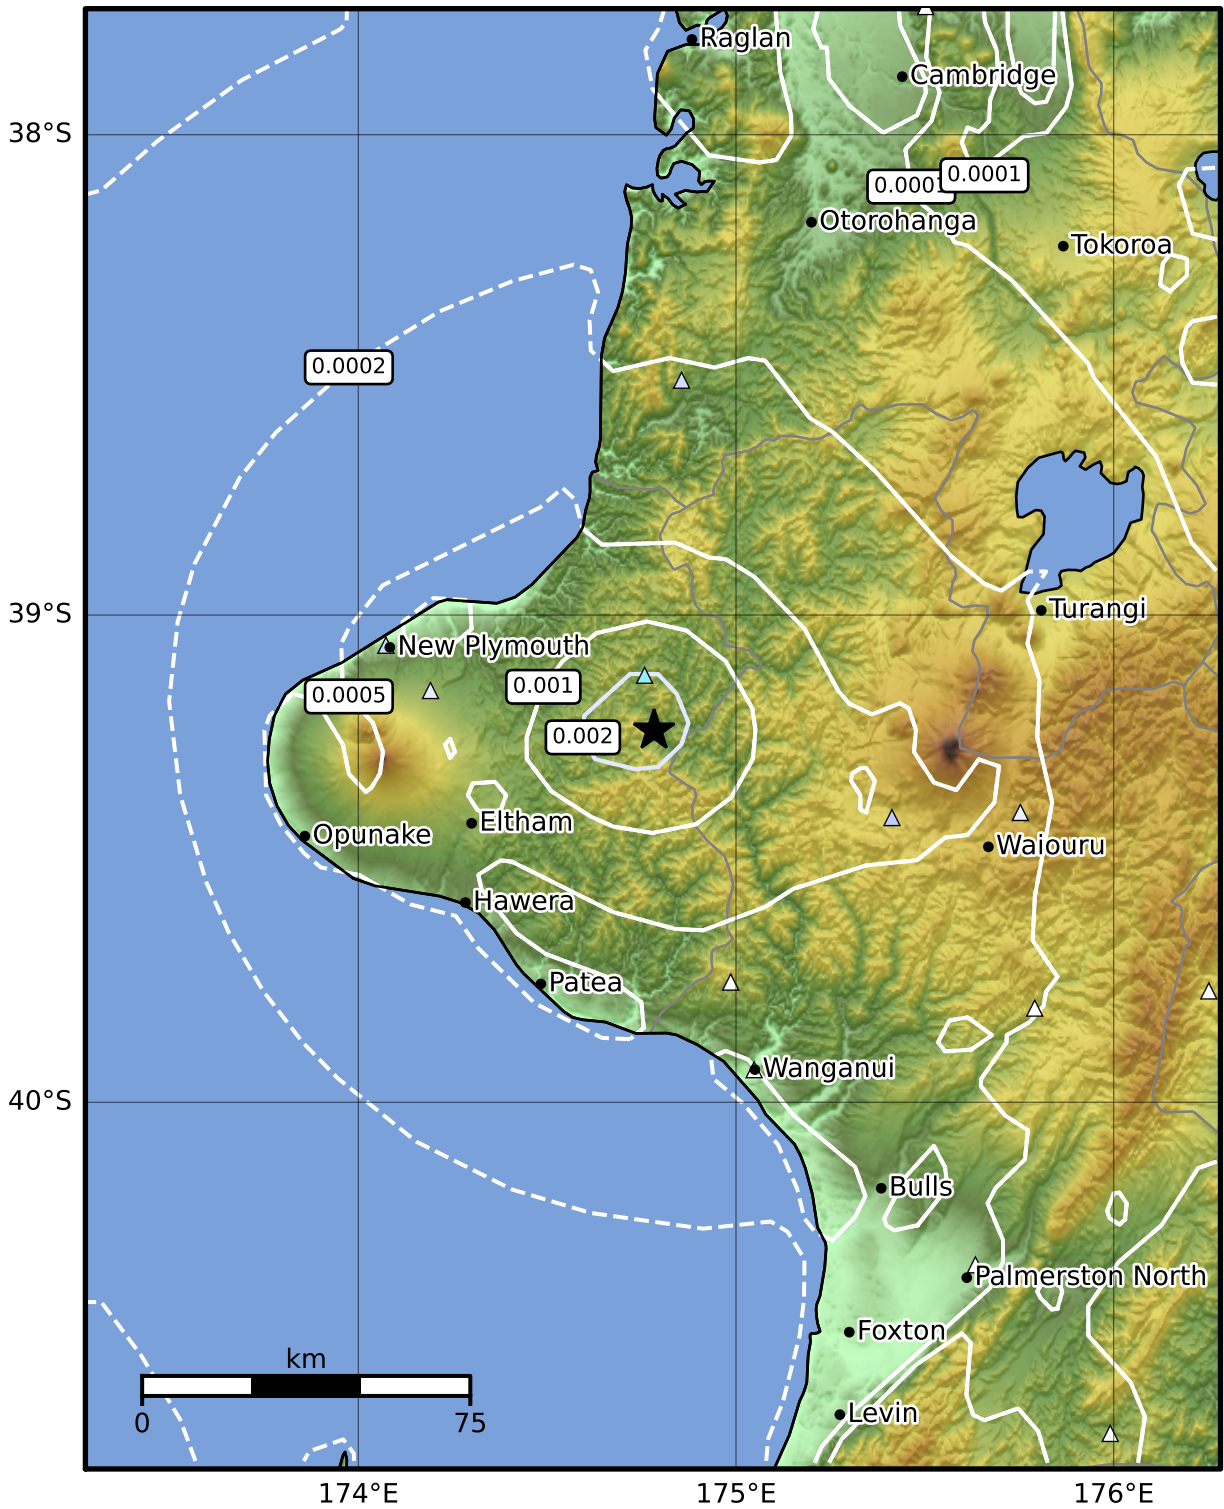

3.0 Second Peak Spectral Acceleration Map GNS Science  
 ShakeMap: Taranaki

Sep 13, 2023 06:45:07 UTC M3.3 S39.24 E174.78 Depth: 19.9km ID:2023p689949

Scale based on Moratalla et al.(2021) and Worden et al.(2012) Version 8: Processed 2023-09-13T07:45:58Z

△ Seismic Instrument ○ Reported Intensity ★ Epicenter