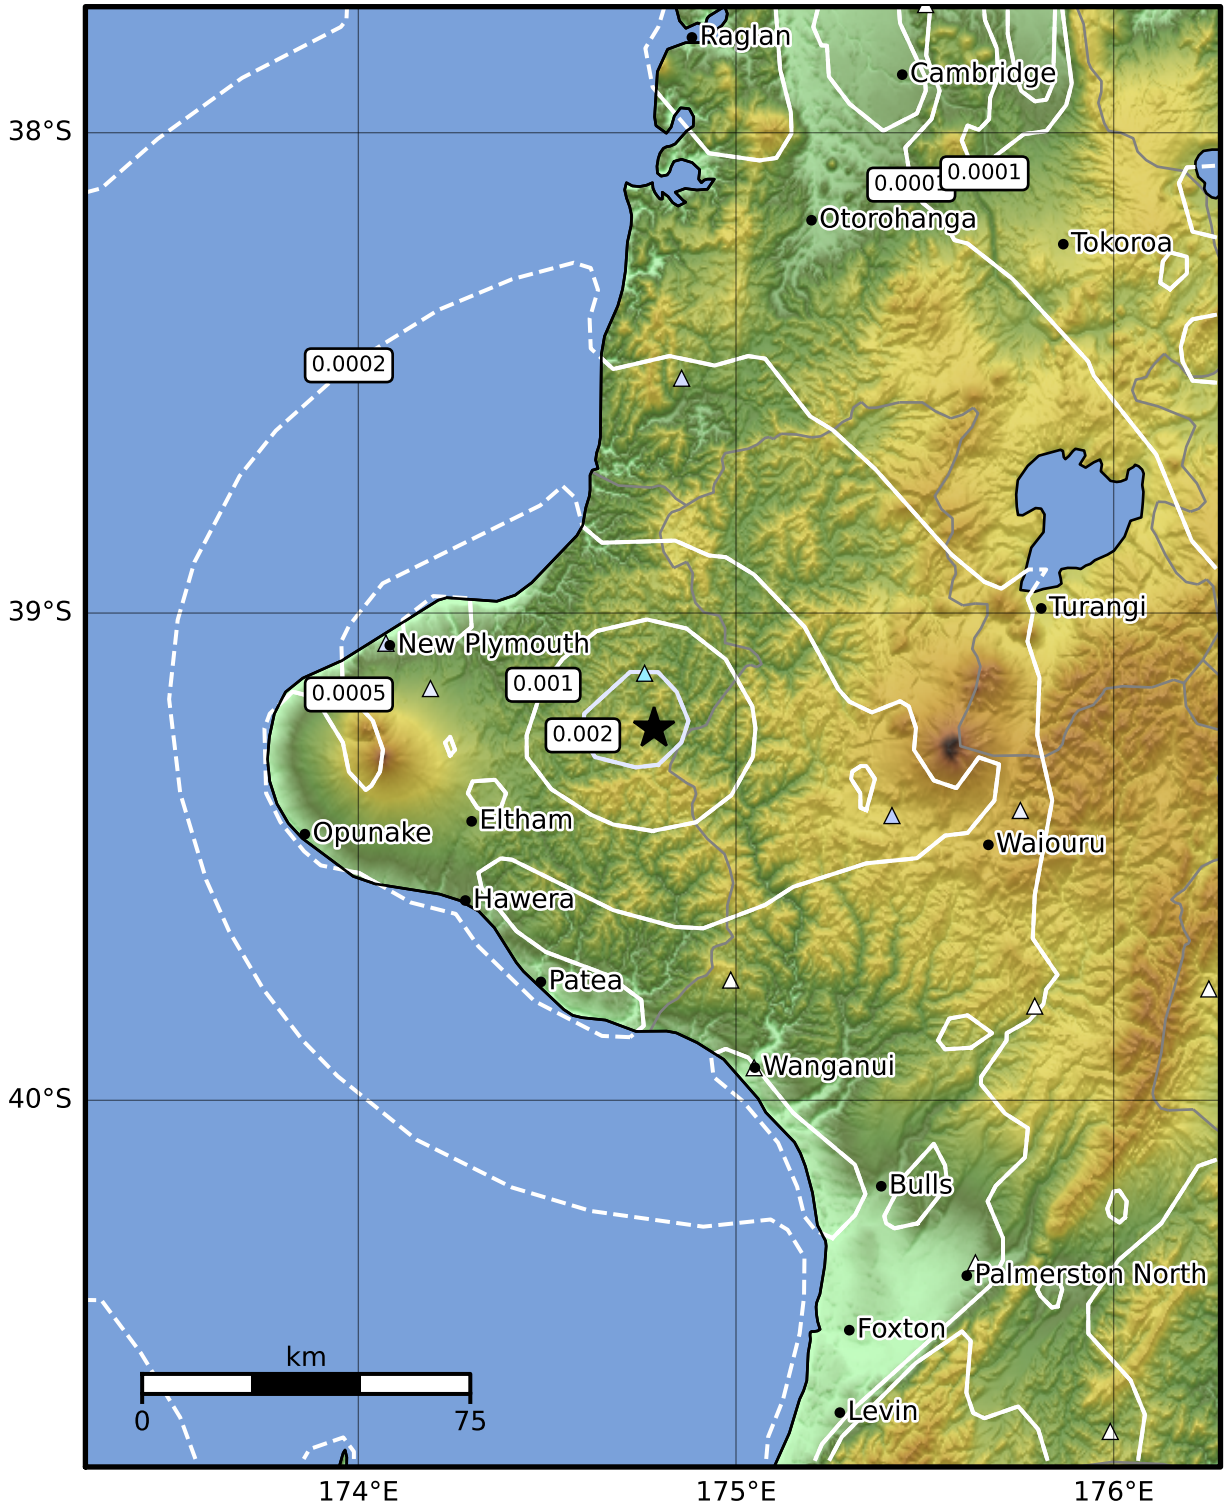

3.0 Second Peak Spectral Acceleration Map GNS Science
ShakeMap: Taranaki

Sep 13, 2023 06:45:07 UTC M3.3 S39.24 E174.78 Depth: 19.9km ID:2023p689949

Scale based on Moratalla et al.(2021) and Worden et al.(2012) Version 10: Processed 2023-09-13T09:45:59Z

△ Seismic Instrument ○ Reported Intensity ★ Epicenter