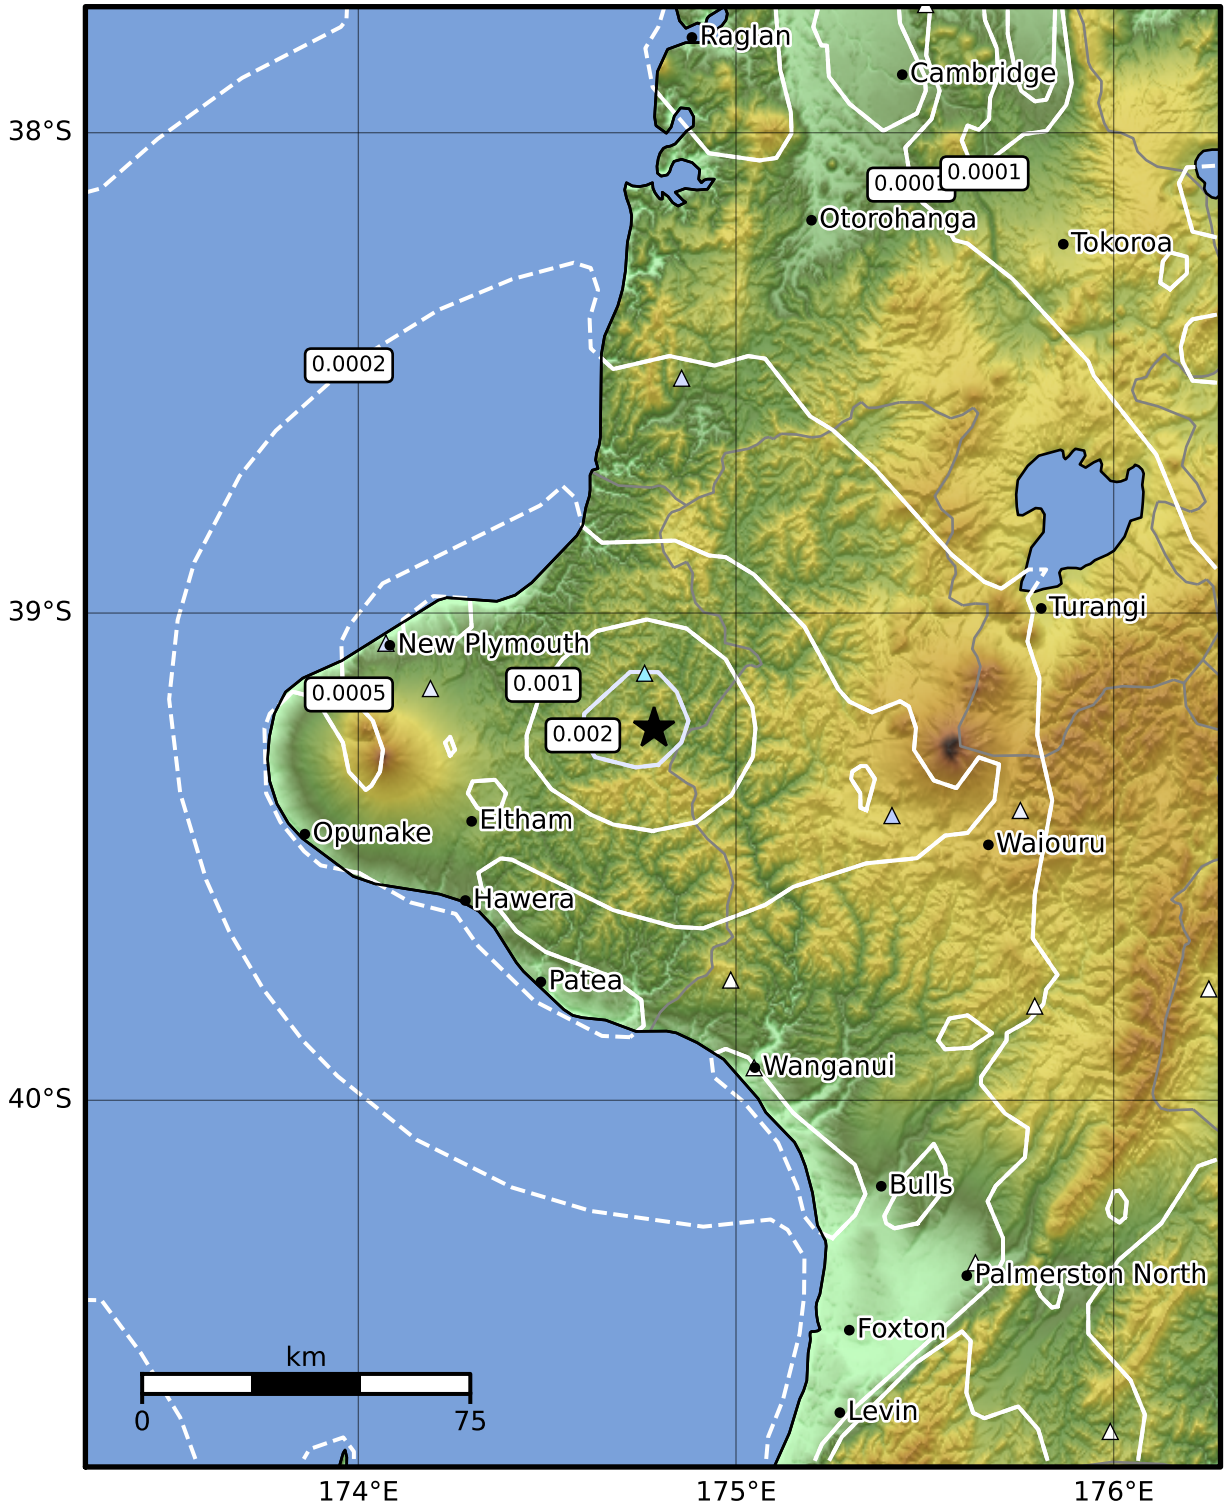

3.0 Second Peak Spectral Acceleration Map GNS Science  
ShakeMap: Taranaki

Sep 13, 2023 06:45:07 UTC M3.3 S39.24 E174.78 Depth: 19.9km ID:2023p689949

Scale based on Moratalla et al.(2021) and Worden et al.(2012) Version 10: Processed 2023-09-13T12:45:59Z

△ Seismic Instrument ○ Reported Intensity ★ Epicenter