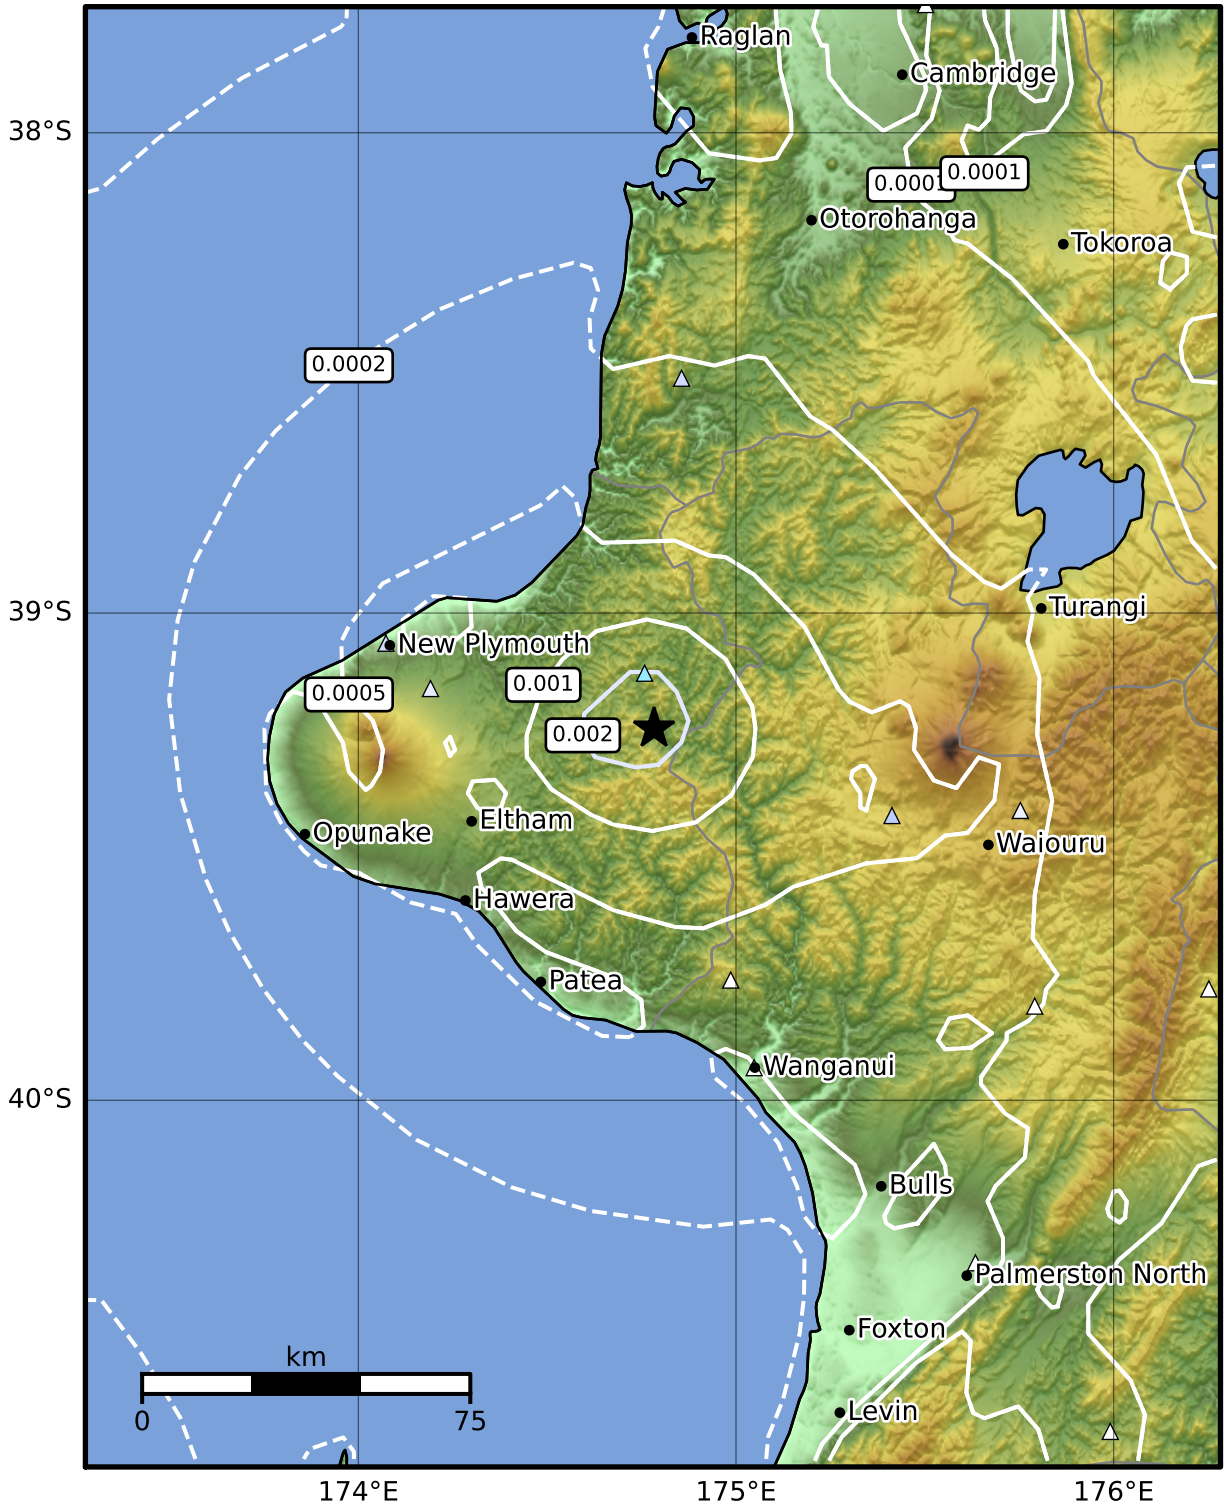

3.0 Second Peak Spectral Acceleration Map GNS Science  
ShakeMap: Taranaki

Sep 13, 2023 06:45:07 UTC M3.3 S39.24 E174.78 Depth: 19.9km ID:2023p689949

SA(3.0) (%g)	0.1	0.2	0.5	1	2	5	10	20	50
--------------	-----	-----	-----	---	---	---	----	----	----

Scale based on Moratalla et al.(2021) and Worden et al.(2012) Version 12: Processed 2023-09-14T06:45:59Z

△ Seismic Instrument ○ Reported Intensity ★ Epicenter