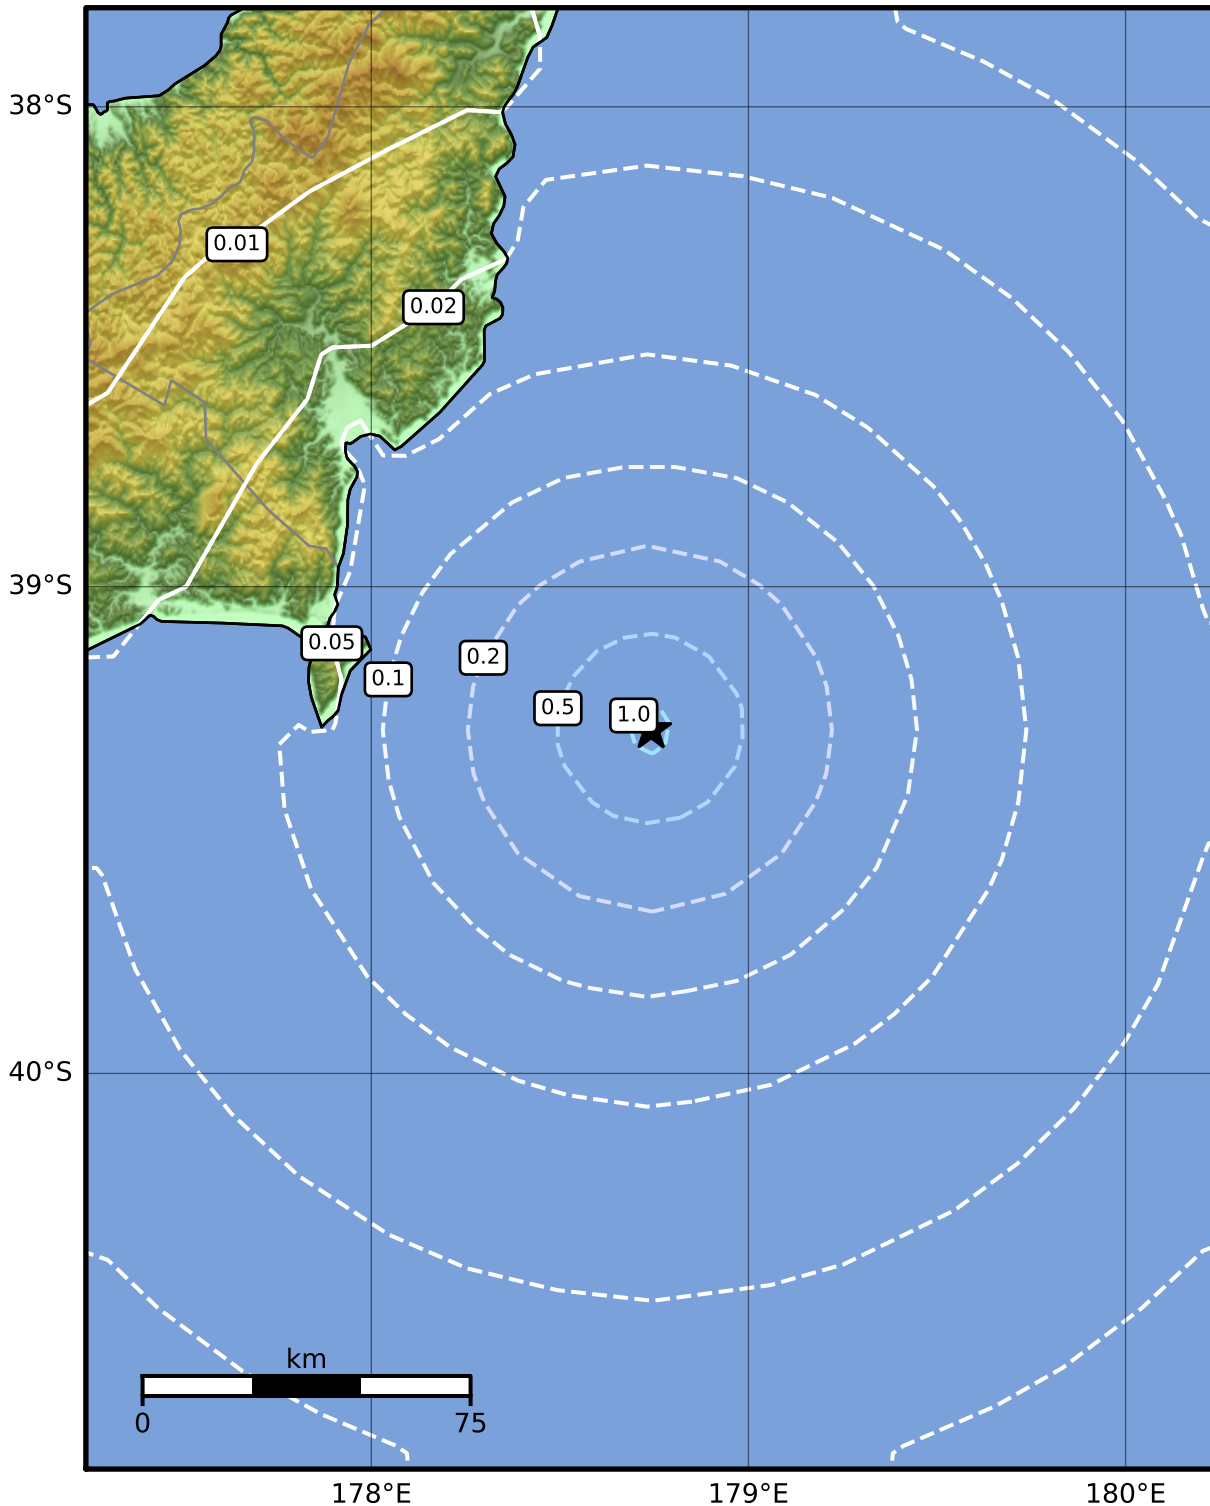

0.3 Second Peak Spectral Acceleration Map GNS Science

ShakeMap: Hikurangi Trough

Sep 15, 2023 00:12:07 UTC M3.3 S39.30 E178.74 Depth: 19.5km ID:2023p694617

SA(0.3) (%g)	0.1	0.2	0.5	1	2	5	10	20	50	100	200
---------------------	------------	------------	------------	----------	----------	----------	-----------	-----------	-----------	------------	------------

Scale based on Moratalla et al.(2021) and Worden et al.(2012) Version 1: Processed 2023-09-15T00:15:38Z

△ Seismic Instrument ○ Reported Intensity ★ Epicenter