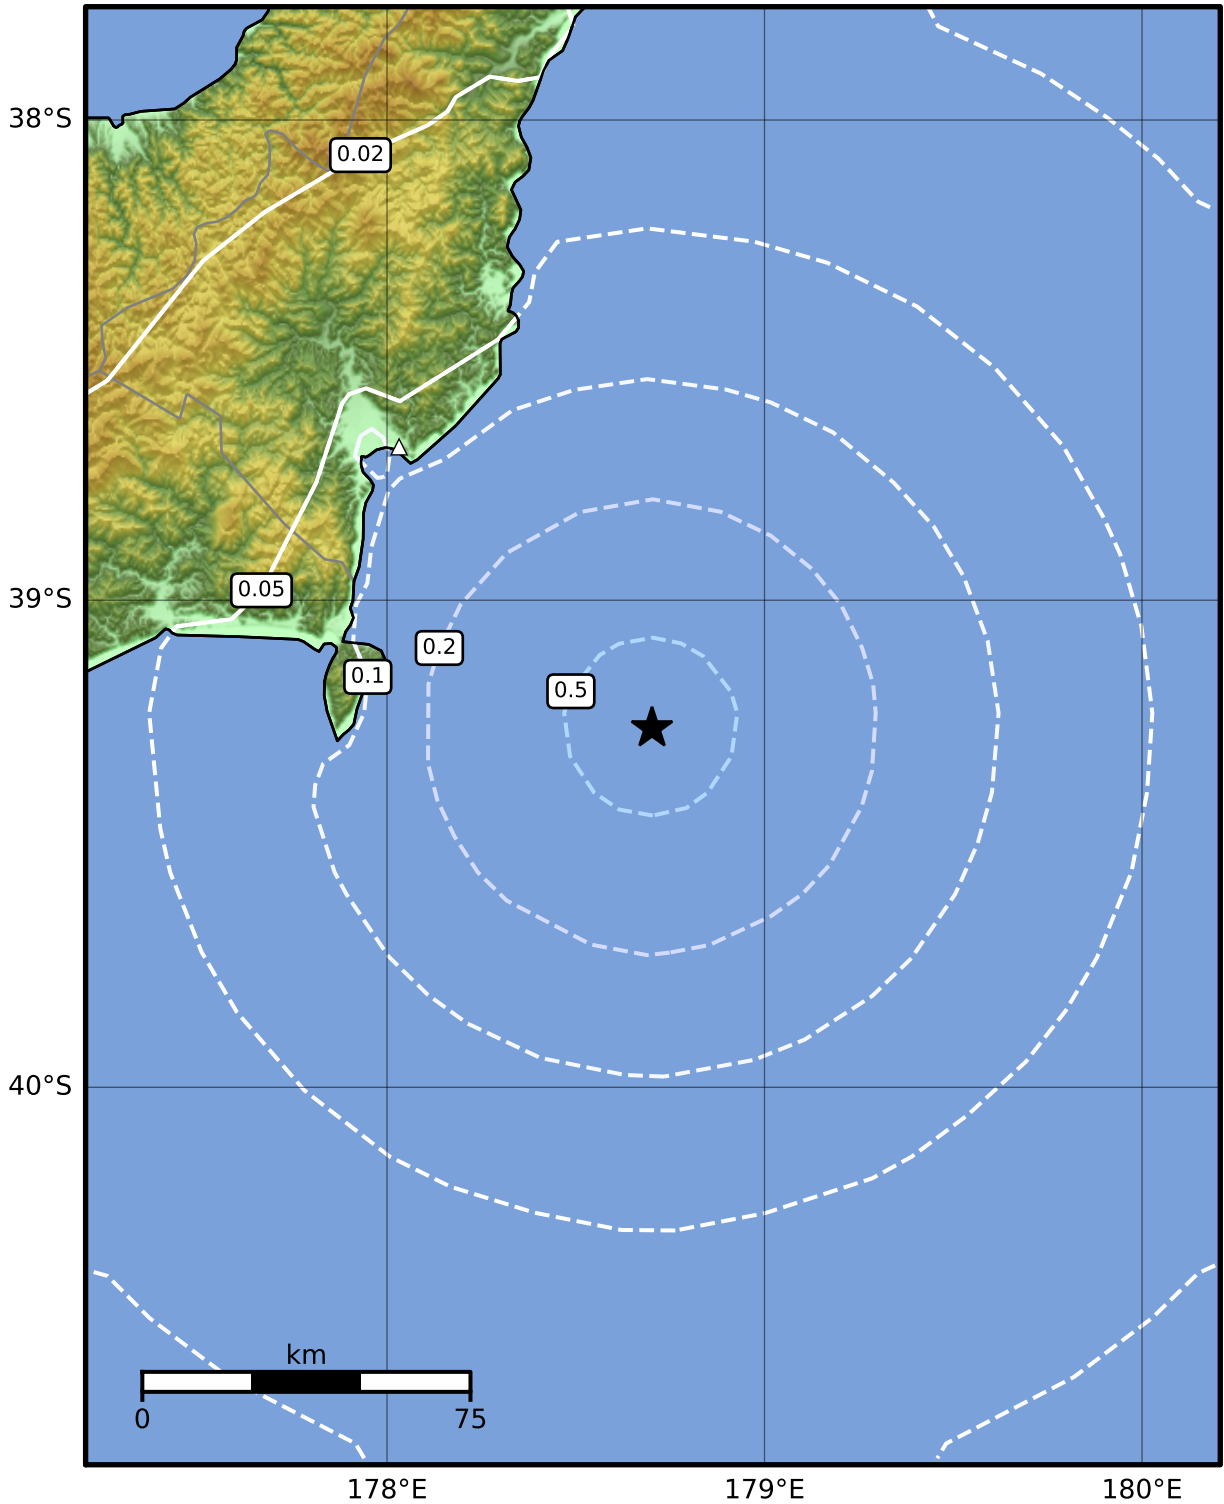

0.3 Second Peak Spectral Acceleration Map GNS Science

ShakeMap: Hikurangi Trough

Sep 15, 2023 00:12:09 UTC M3.3 S39.26 E178.70 Depth: 33.0km ID:2023p694617

SA(0.3) (%g)	0.1	0.2	0.5	1	2	5	10	20	50	100	200
---------------------	------------	------------	------------	----------	----------	----------	-----------	-----------	-----------	------------	------------

Scale based on Moratalla et al.(2021) and Worden et al.(2012) Version 6: Processed 2023-09-15T00:46:41Z

△ Seismic Instrument ○ Reported Intensity ★ Epicenter