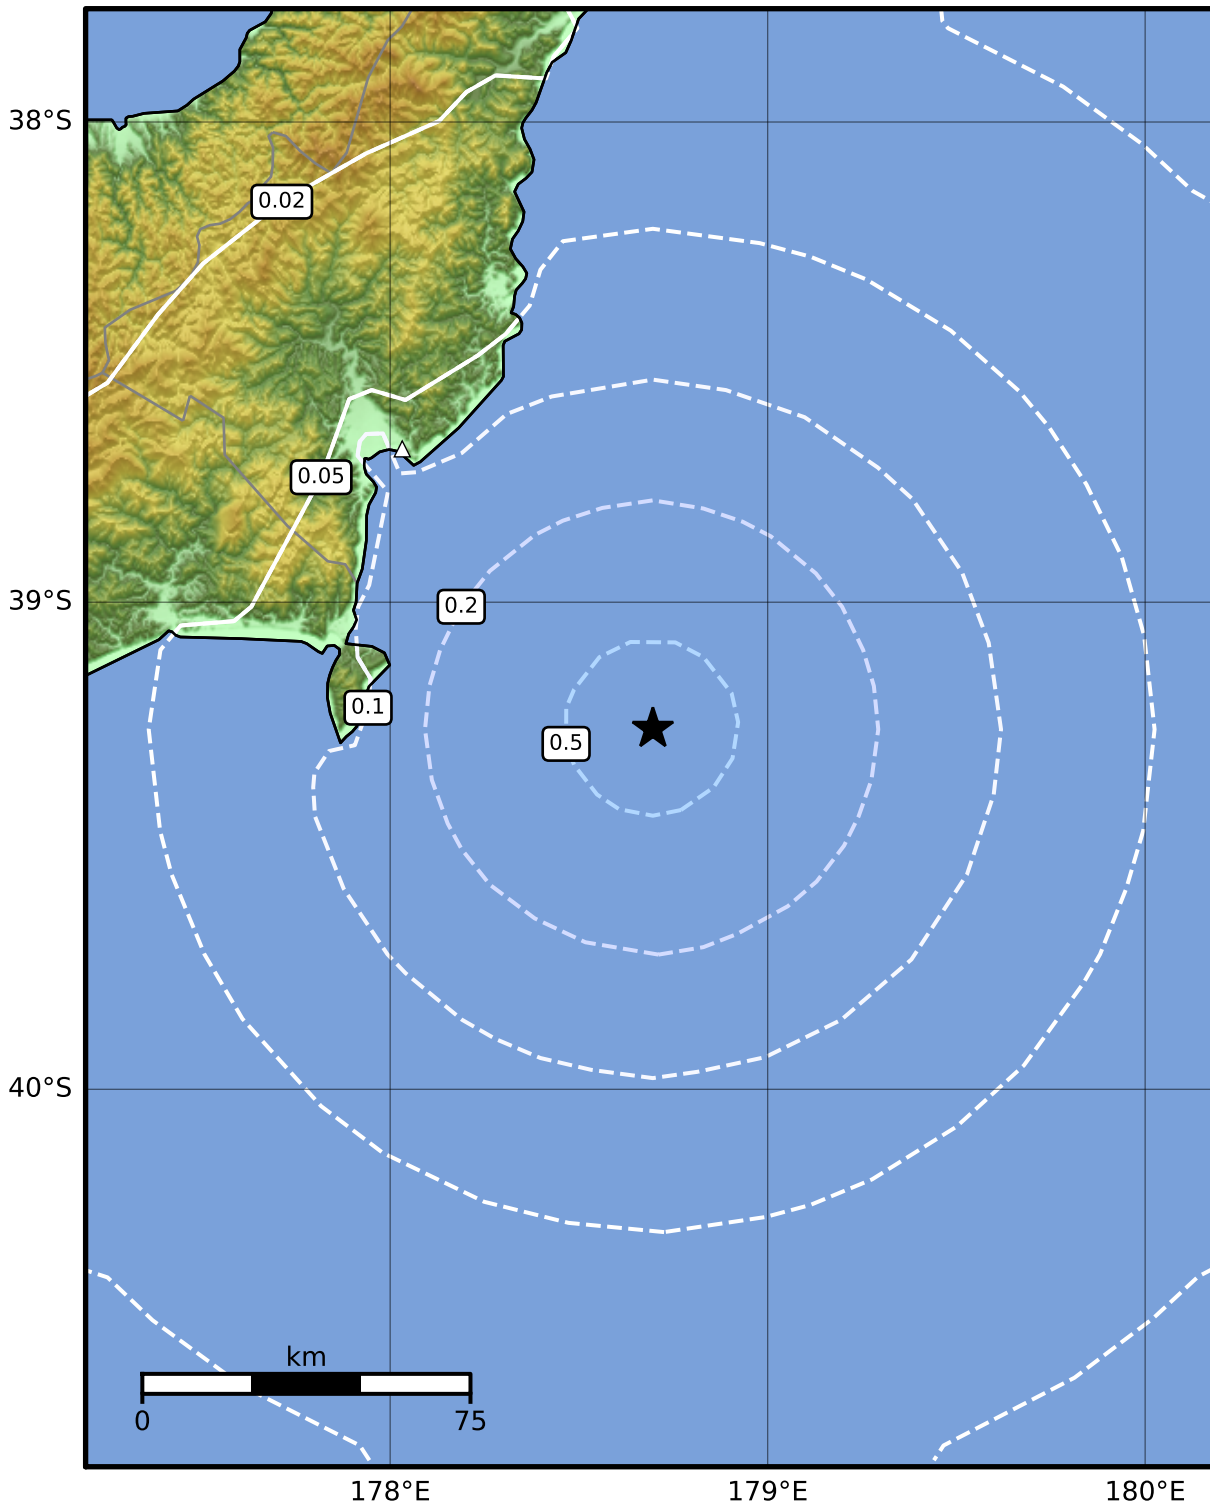

0.3 Second Peak Spectral Acceleration Map GNS Science

ShakeMap: Hikurangi Trough

Sep 15, 2023 00:12:09 UTC M3.3 S39.26 E178.70 Depth: 33.0km ID:2023p694617

SA(0.3) (%g)	0.1	0.2	0.5	1	2	5	10	20	50	100	200
---------------------	------------	------------	------------	----------	----------	----------	-----------	-----------	-----------	------------	------------

Scale based on Moratalla et al.(2021) and Worden et al.(2012) Version 14: Processed 2023-10-04T00:54:59Z

△ Seismic Instrument ○ Reported Intensity ★ Epicenter