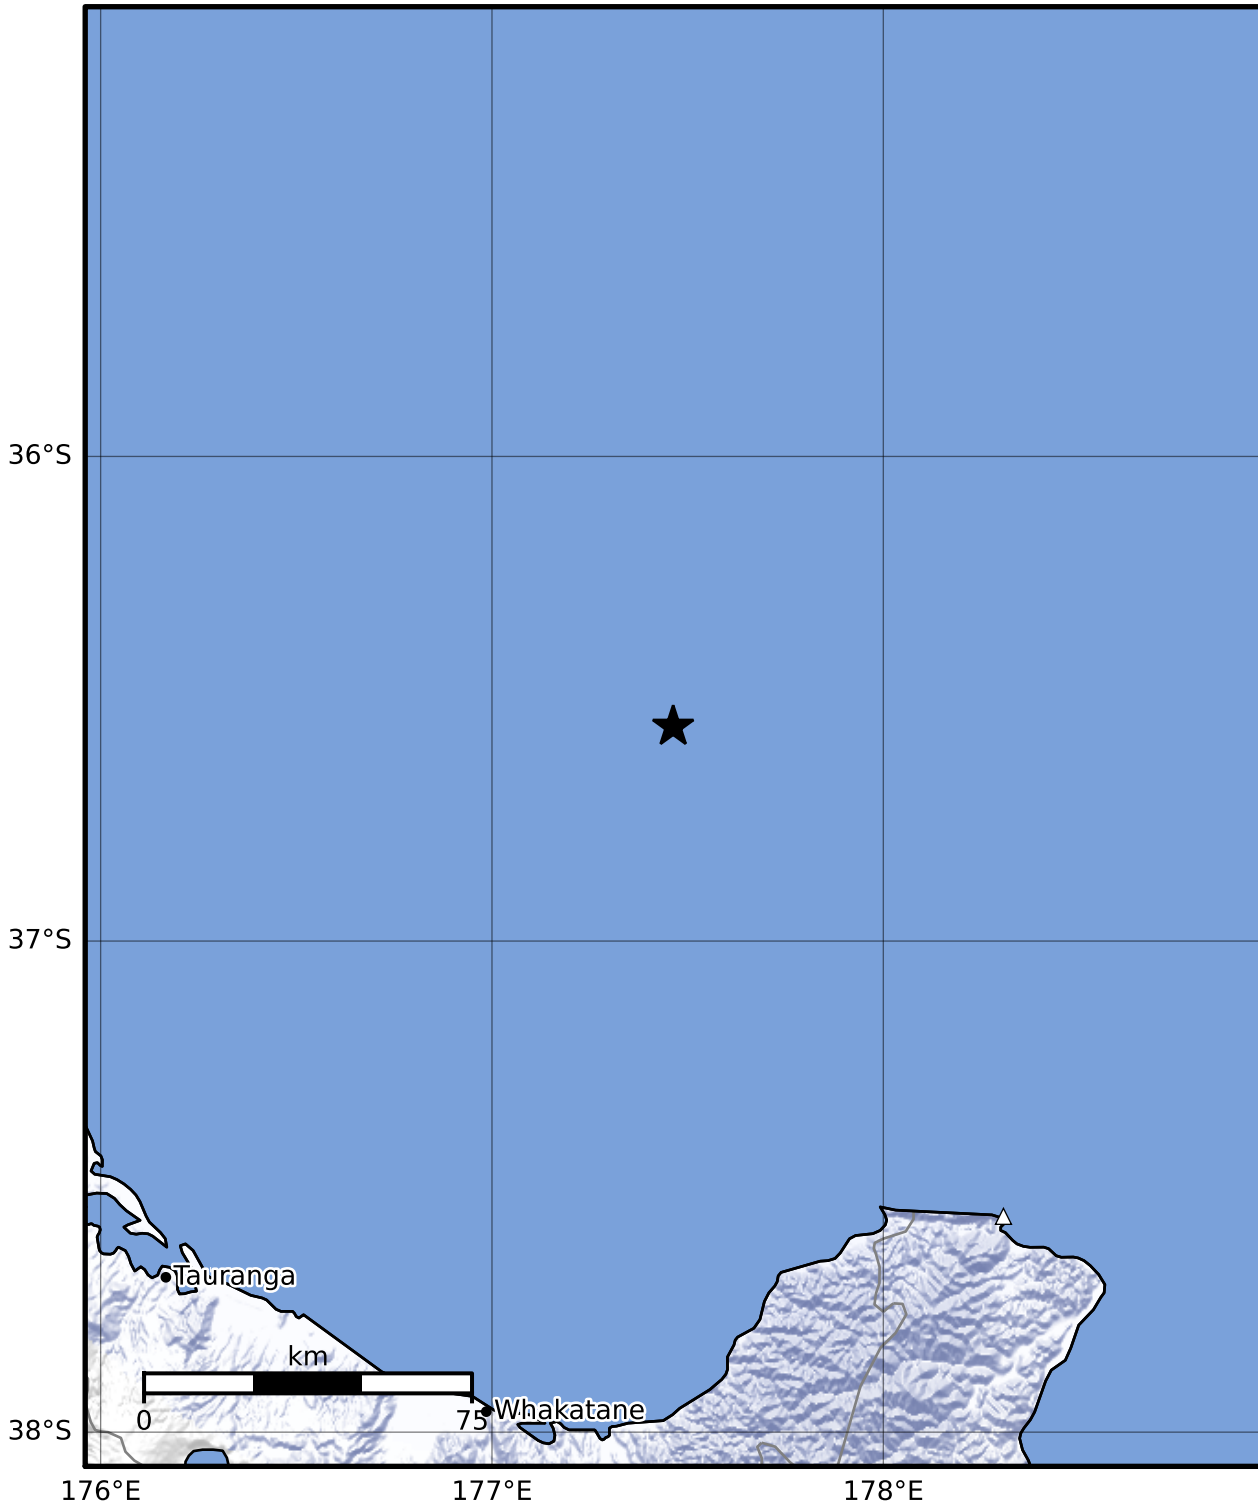

Macroseismic Intensity Map GNS Science

ShakeMap: Raukumara Plain

Sep 17, 2023 16:23:23 UTC M3.7 S36.56 E177.46 Depth: 229.1km ID:2023p701845

SHAKING	Not felt	Weak	Light	Moderate	Strong	Very strong	Severe	Violent	Extreme
DAMAGE	None	None	None	Very light	Light	Moderate	Moderate/heavy	Heavy	Very heavy
PGA(%g)	<0.0464	0.29	1.63	5.16	12.5	22.4	40.2	72.2	>129
PGV(cm/s)	<0.0215	0.125	1.04	4.31	14.5	26.4	48.3	88.4	>162
INTENSITY	I	II-III	IV	V	VI	VII	VIII	IX	X+

Scale based on Moratalla et al.(2021) and Worden et al.(2012) Version 4: Processed 2023-09-17T19:24:11Z

△ Seismic Instrument ○ Reported Intensity

★ Epicenter