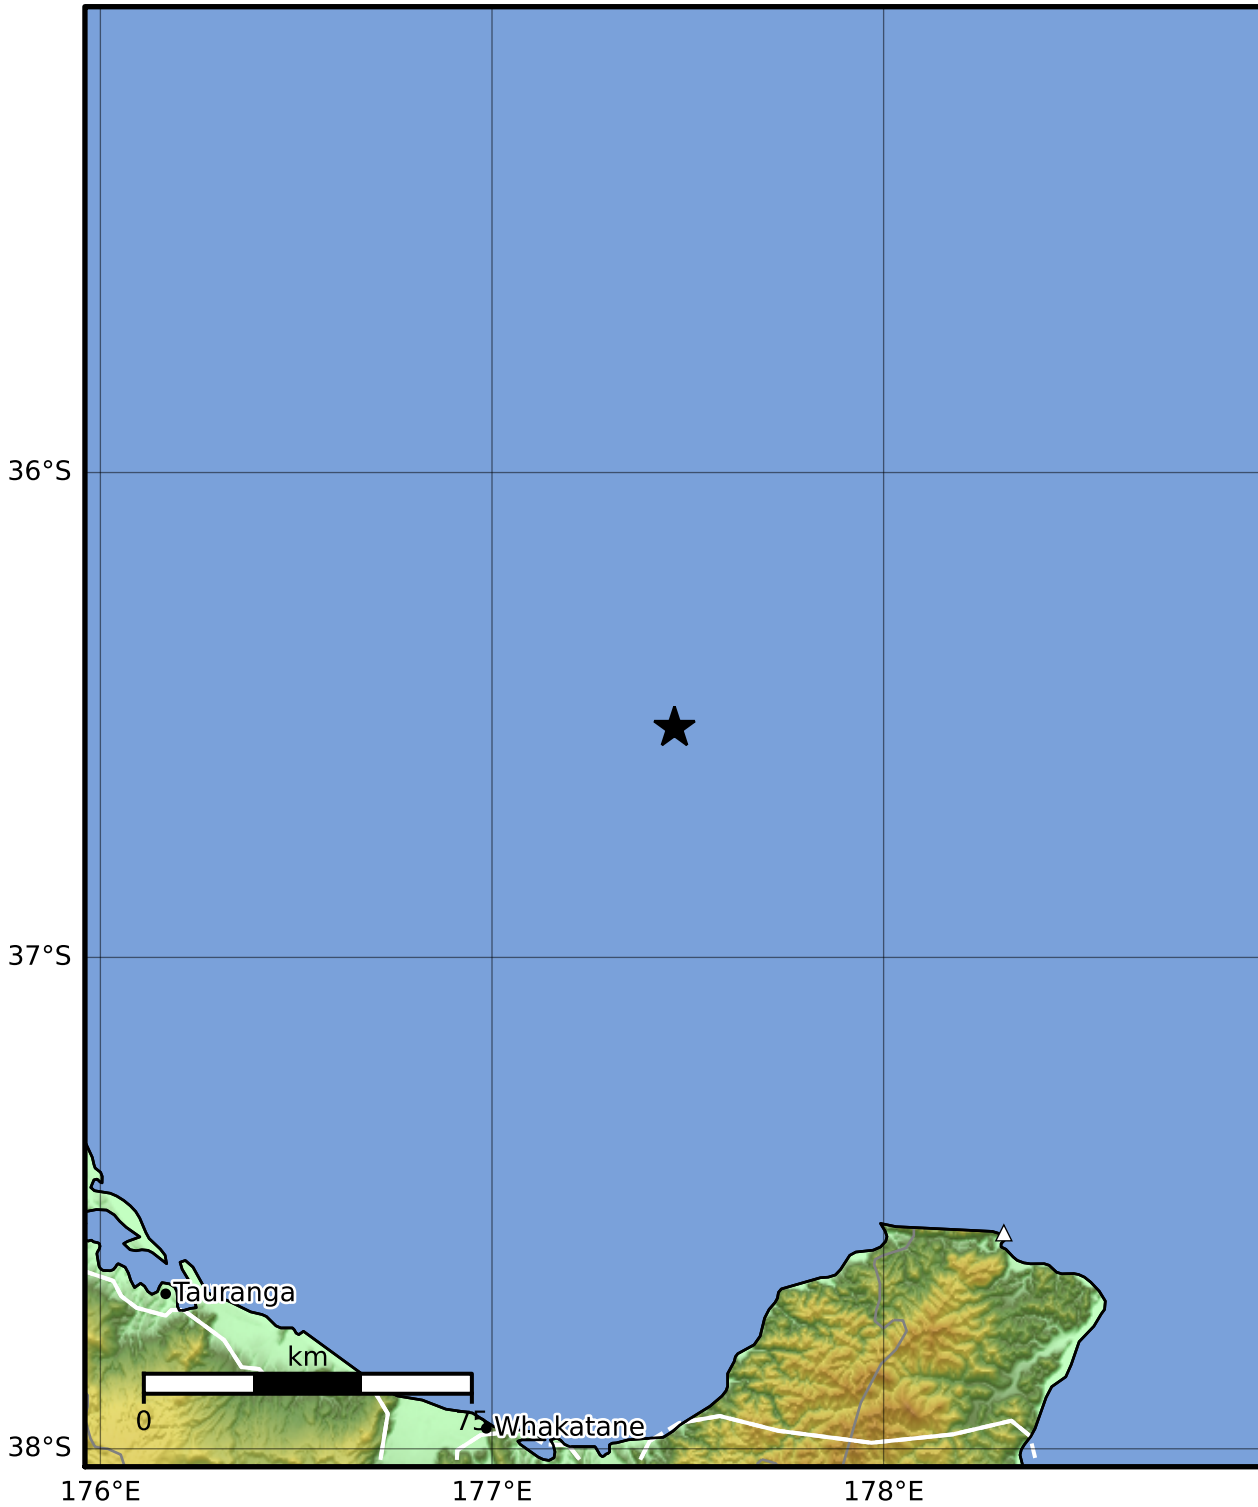

Peak Ground Acceleration Map GNS Science

ShakeMap: Raukumara Plain

Sep 17, 2023 16:23:23 UTC M3.7 S36.53 E177.47 Depth: 226.8km ID:2023p701845

PGA (%g)	0.1	0.2	0.5	1	2	5	10	20	50	100	200
----------	-----	-----	-----	---	---	---	----	----	----	-----	-----

Scale based on Moratalla et al.(2021) and Worden et al.(2012) Version 8: Processed 2023-10-04T03:14:56Z

△ Seismic Instrument ○ Reported Intensity ★ Epicenter