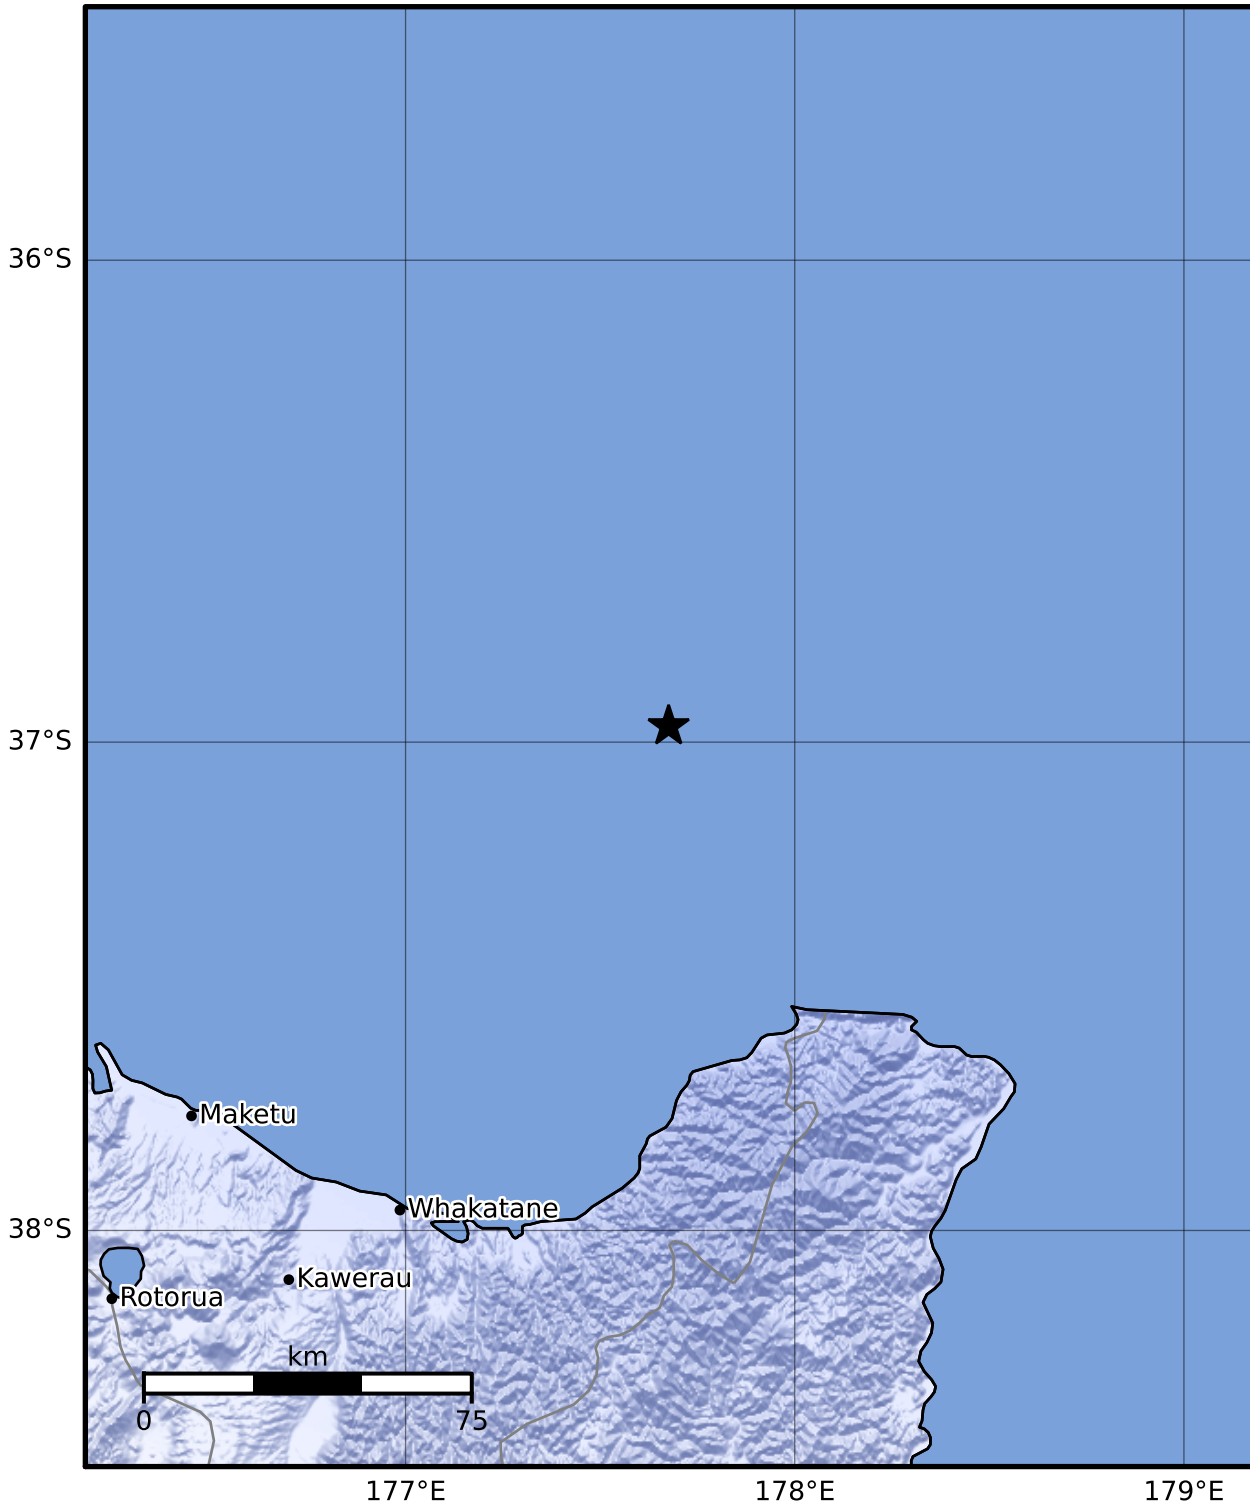

Macroseismic Intensity Map GNS Science

ShakeMap: Raukumara Plain

Sep 23, 2023 10:59:57 UTC M3.7 S36.97 E177.68 Depth: 135.3km ID:2023p717454

SHAKING	Not felt	Weak	Light	Moderate	Strong	Very strong	Severe	Violent	Extreme
DAMAGE	None	None	None	Very light	Light	Moderate	Moderate/heavy	Heavy	Very heavy
PGA(%g)	<0.0464	0.29	1.63	5.16	12.5	22.4	40.2	72.2	>129
PGV(cm/s)	<0.0215	0.125	1.04	4.31	14.5	26.4	48.3	88.4	>162
INTENSITY	I	II-III	IV	V	VI	VII	VIII	IX	X+

Scale based on Moratalla et al.(2021) and Worden et al.(2012) Version 1: Processed 2023-09-23T11:13:24Z

△ Seismic Instrument ○ Reported Intensity ★ Epicenter