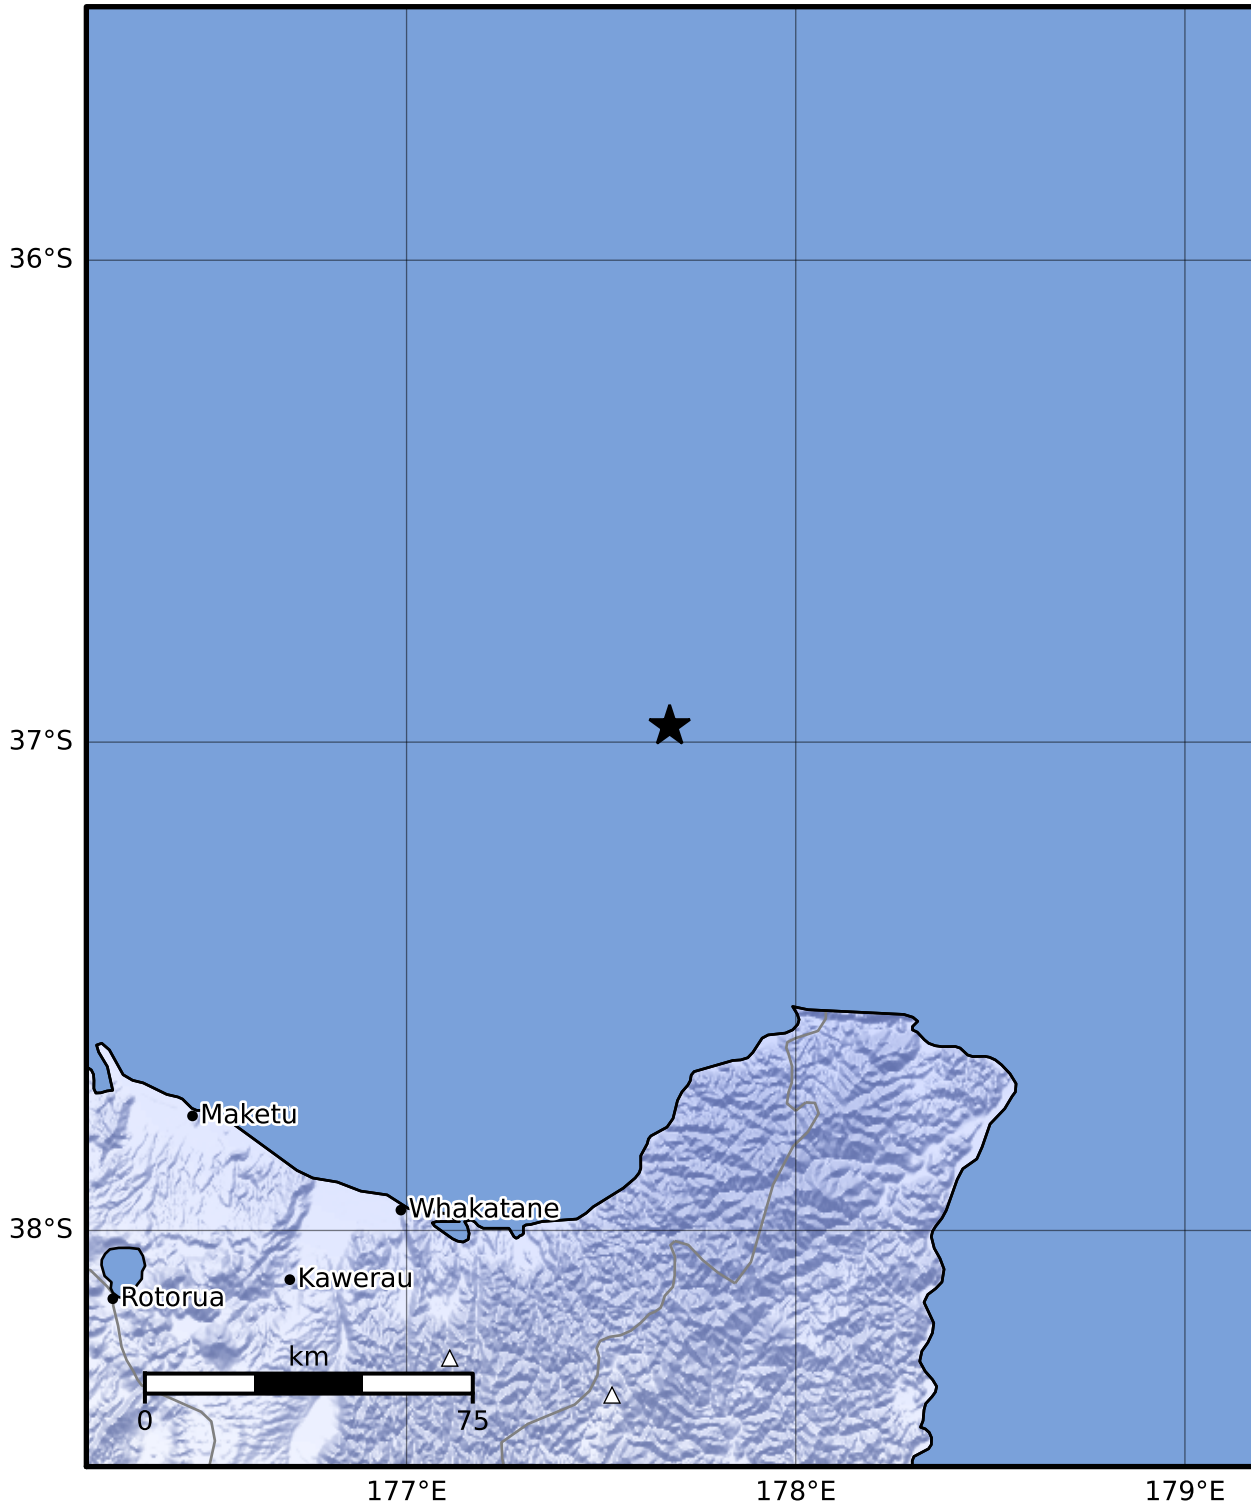

Macroseismic Intensity Map GNS Science

ShakeMap: Raukumara Plain

Sep 23, 2023 10:59:57 UTC M3.7 S36.97 E177.68 Depth: 135.3km ID:2023p717454

SHAKING	Not felt	Weak	Light	Moderate	Strong	Very strong	Severe	Violent	Extreme
DAMAGE	None	None	None	Very light	Light	Moderate	Moderate/heavy	Heavy	Very heavy
PGA(%g)	<0.0464	0.29	1.63	5.16	12.5	22.4	40.2	72.2	>129
PGV(cm/s)	<0.0215	0.125	1.04	4.31	14.5	26.4	48.3	88.4	>162
INTENSITY	I	II-III	IV	V	VI	VII	VIII	IX	X+

Scale based on Moratalla et al.(2021) and Worden et al.(2012) Version 2: Processed 2023-09-23T11:19:20Z

△ Seismic Instrument ○ Reported Intensity

★ Epicenter