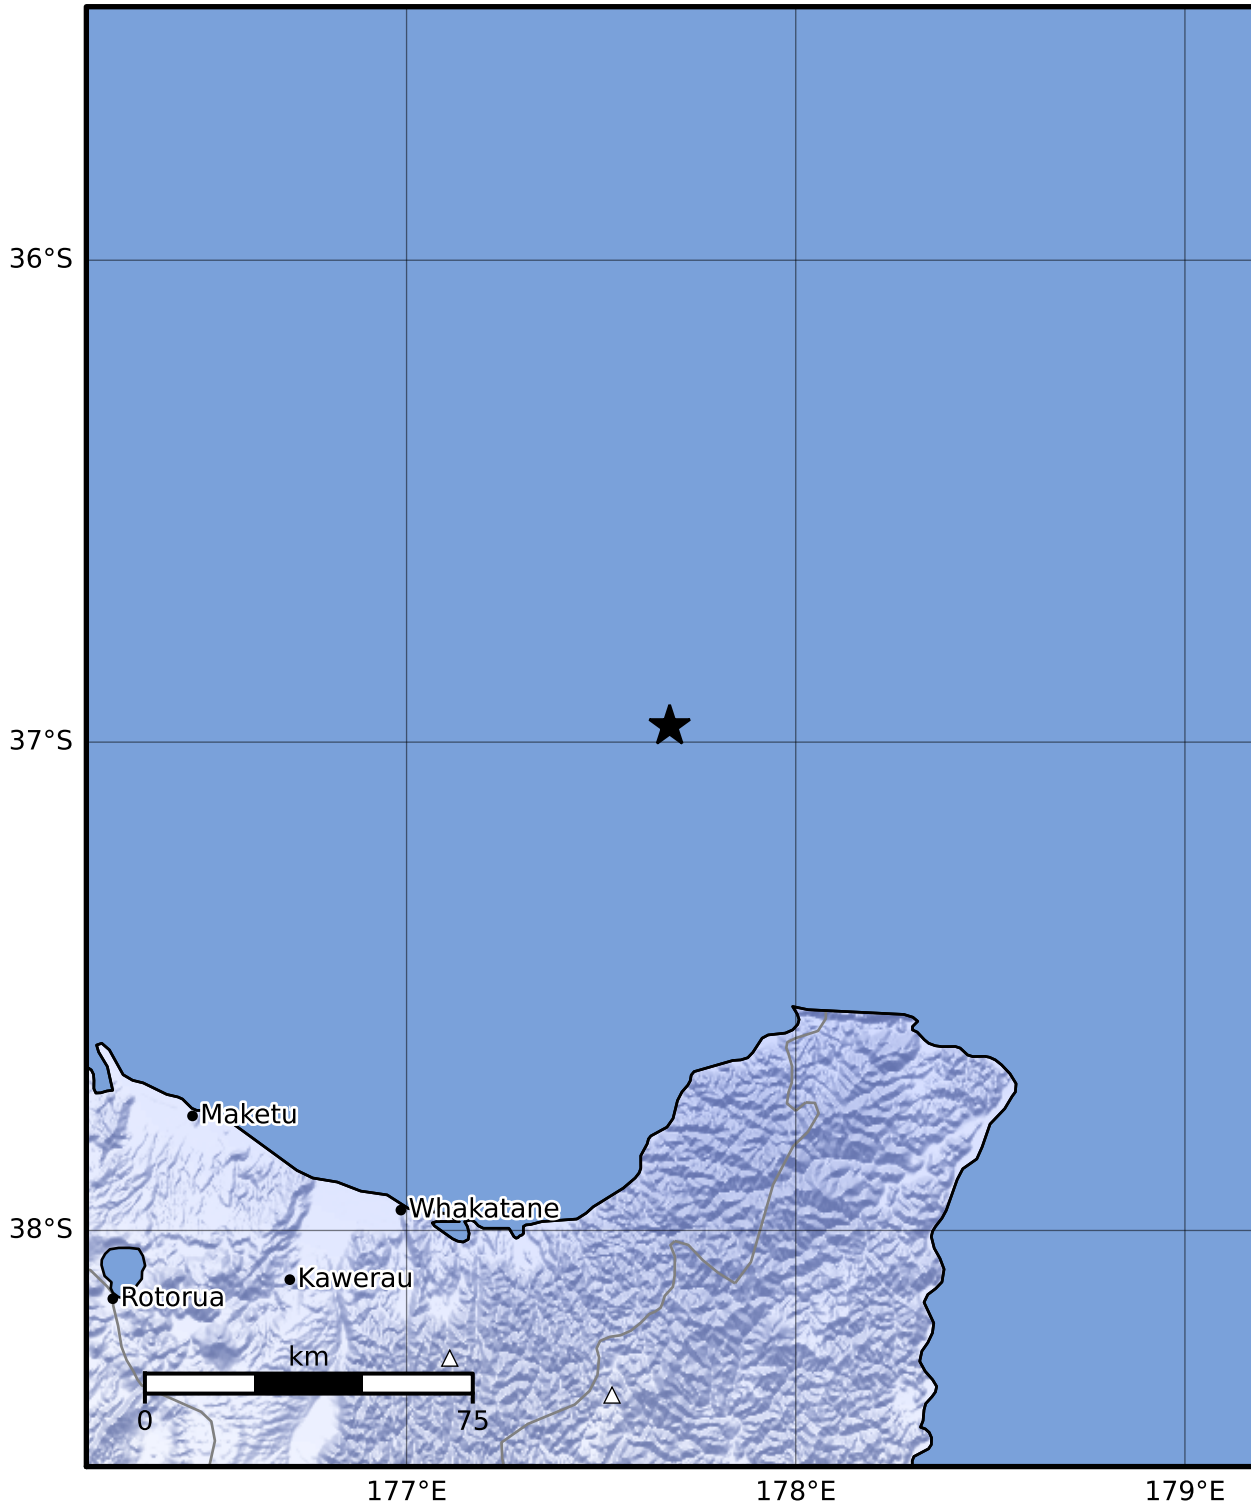

Macroseismic Intensity Map GNS Science

ShakeMap: Raukumara Plain

Sep 23, 2023 10:59:57 UTC M3.7 S36.97 E177.68 Depth: 135.3km ID:2023p717454

SHAKING	Not felt	Weak	Light	Moderate	Strong	Very strong	Severe	Violent	Extreme
DAMAGE	None	None	None	Very light	Light	Moderate	Moderate/heavy	Heavy	Very heavy
PGA(%g)	<0.0464	0.29	1.63	5.16	12.5	22.4	40.2	72.2	>129
PGV(cm/s)	<0.0215	0.125	1.04	4.31	14.5	26.4	48.3	88.4	>162
INTENSITY	I	II-III	IV	V	VI	VII	VIII	IX	X+

Scale based on Moratalla et al.(2021) and Worden et al.(2012) Version 3: Processed 2023-09-23T11:25:31Z

△ Seismic Instrument ○ Reported Intensity

★ Epicenter