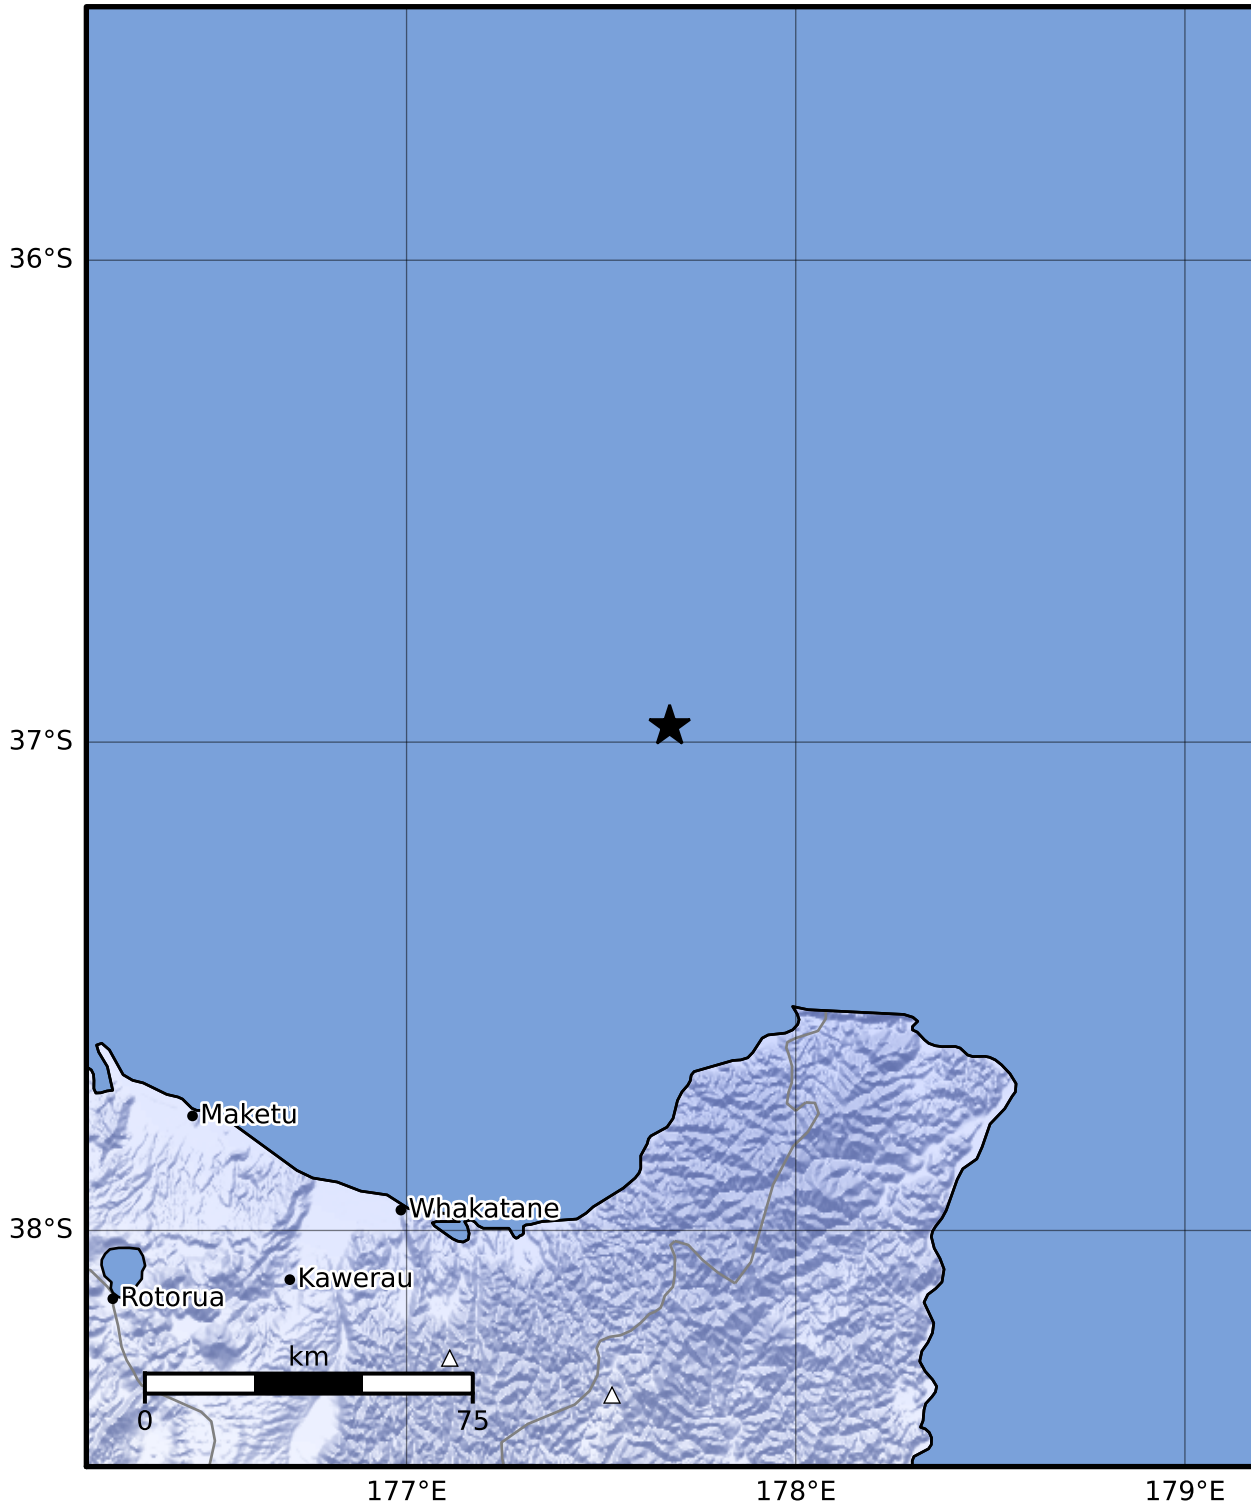

Macroseismic Intensity Map GNS Science

ShakeMap: Raukumara Plain

Sep 23, 2023 10:59:57 UTC M3.7 S36.97 E177.68 Depth: 135.3km ID:2023p717454

SHAKING	Not felt	Weak	Light	Moderate	Strong	Very strong	Severe	Violent	Extreme
DAMAGE	None	None	None	Very light	Light	Moderate	Moderate/heavy	Heavy	Very heavy
PGA(%g)	<0.0464	0.29	1.63	5.16	12.5	22.4	40.2	72.2	>129
PGV(cm/s)	<0.0215	0.125	1.04	4.31	14.5	26.4	48.3	88.4	>162
INTENSITY	I	II-III	IV	V	VI	VII	VIII	IX	X+

Scale based on Moratalla et al.(2021) and Worden et al.(2012) Version 5: Processed 2023-09-23T12:00:47Z

△ Seismic Instrument ○ Reported Intensity

★ Epicenter