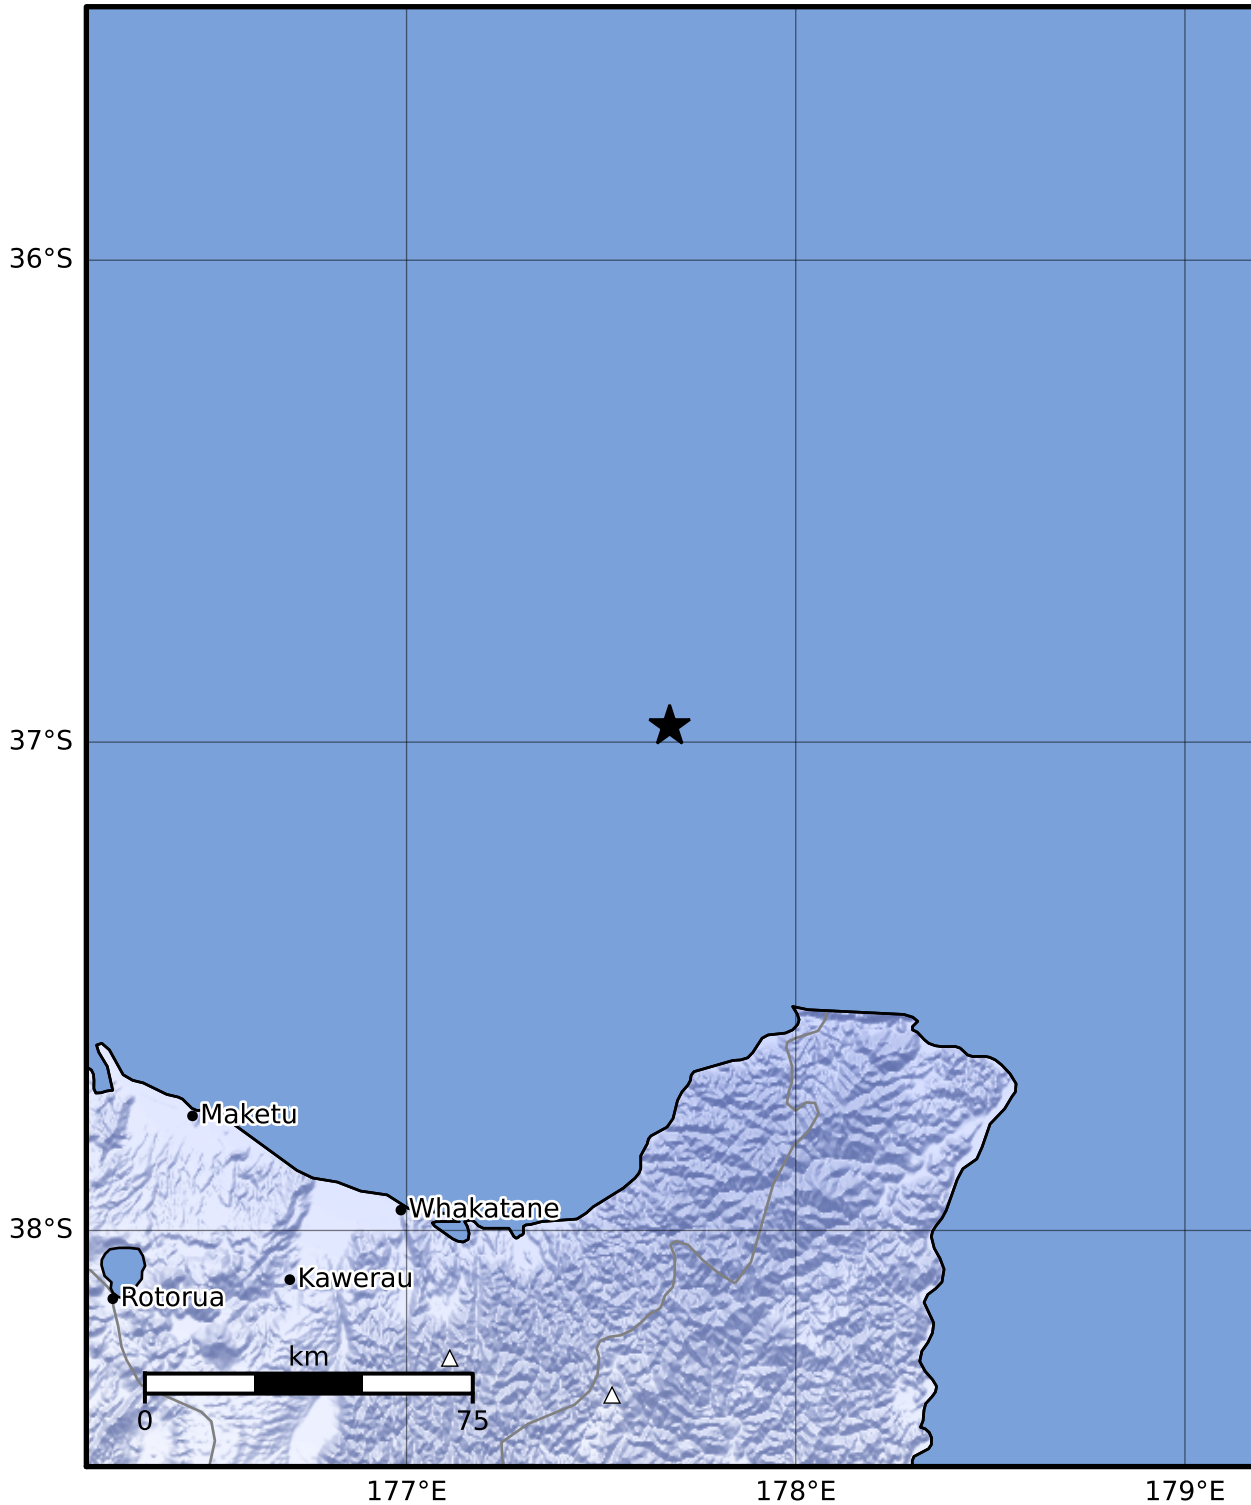

Macroseismic Intensity Map GNS Science

ShakeMap: Raukumara Plain

Sep 23, 2023 10:59:57 UTC M3.7 S36.97 E177.68 Depth: 135.3km ID:2023p717454

SHAKING	Not felt	Weak	Light	Moderate	Strong	Very strong	Severe	Violent	Extreme
DAMAGE	None	None	None	Very light	Light	Moderate	Moderate/heavy	Heavy	Very heavy
PGA(%g)	<0.0464	0.29	1.63	5.16	12.5	22.4	40.2	72.2	>129
PGV(cm/s)	<0.0215	0.125	1.04	4.31	14.5	26.4	48.3	88.4	>162
INTENSITY	I	II-III	IV	V	VI	VII	VIII	IX	X+

Scale based on Moratalla et al.(2021) and Worden et al.(2012) Version 8: Processed 2023-09-23T17:00:46Z

△ Seismic Instrument ○ Reported Intensity

★ Epicenter