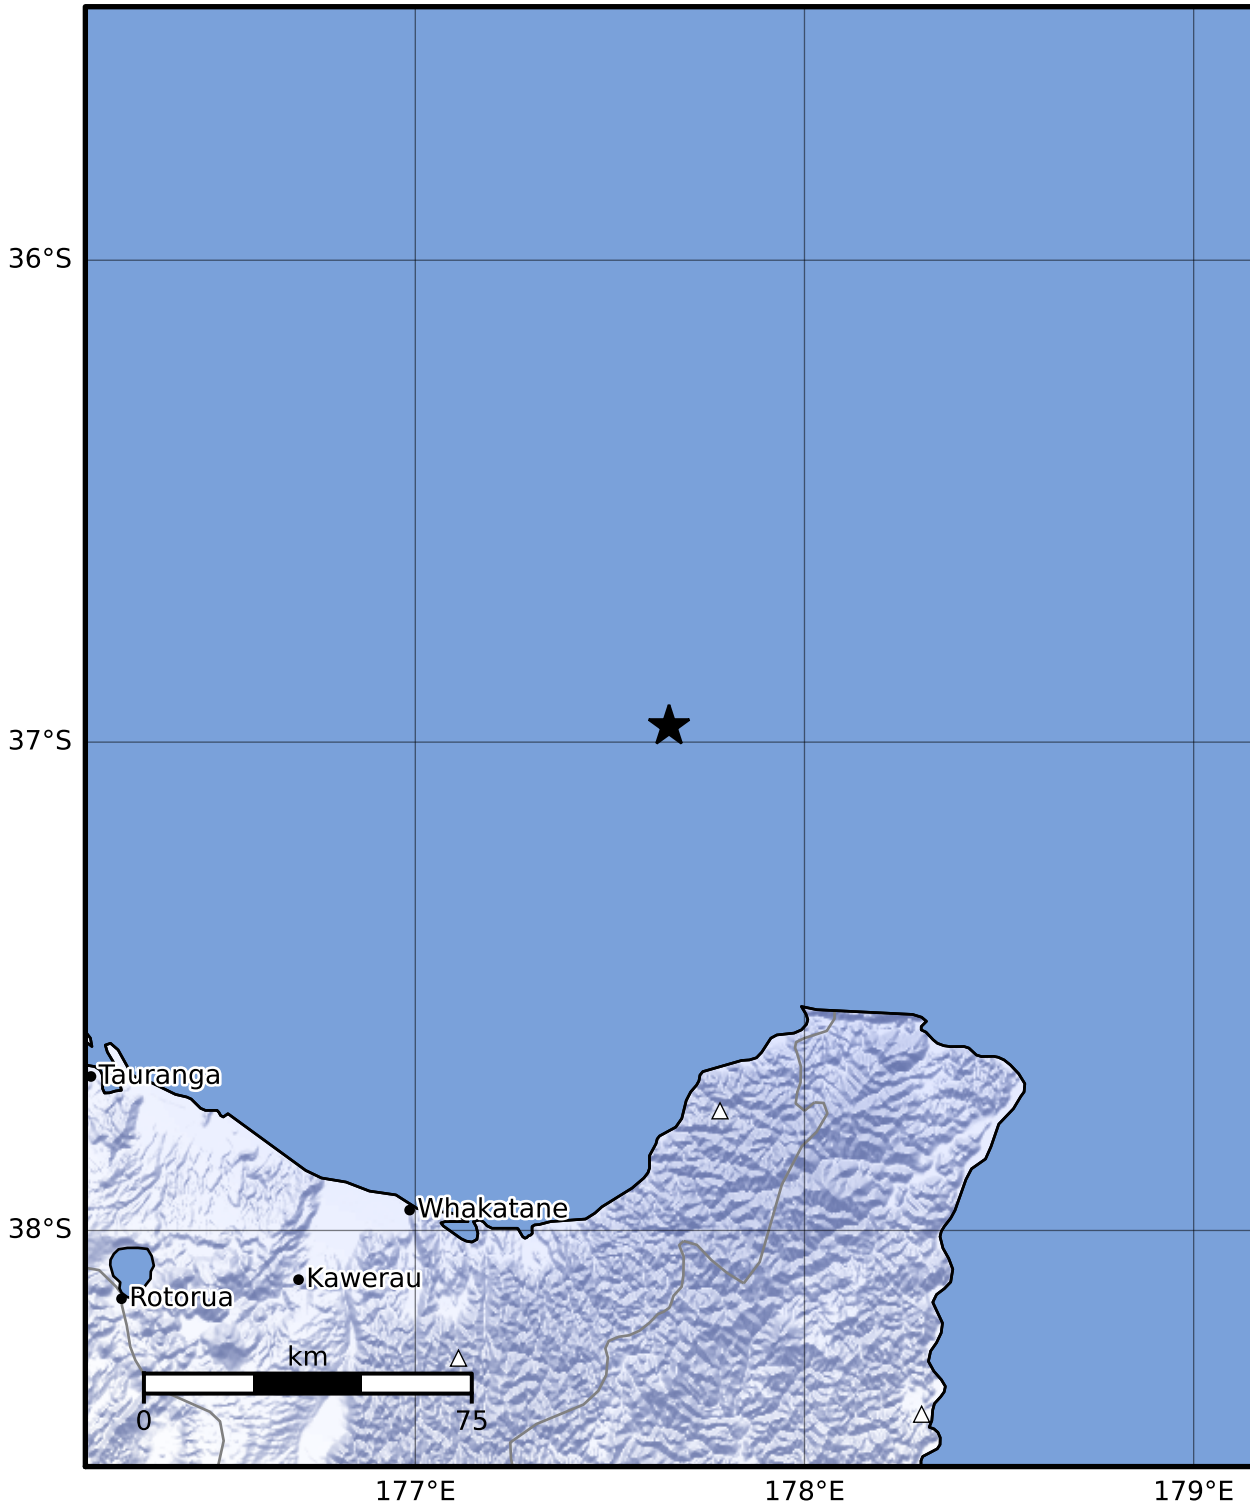

Macroseismic Intensity Map GNS Science

ShakeMap: Raukumara Plain

Sep 23, 2023 11:06:43 UTC M3.5 S36.97 E177.65 Depth: 133.8km ID:2023p717467

SHAKING	Not felt	Weak	Light	Moderate	Strong	Very strong	Severe	Violent	Extreme
DAMAGE	None	None	None	Very light	Light	Moderate	Moderate/heavy	Heavy	Very heavy
PGA(%g)	<0.0464	0.29	1.63	5.16	12.5	22.4	40.2	72.2	>129
PGV(cm/s)	<0.0215	0.125	1.04	4.31	14.5	26.4	48.3	88.4	>162
INTENSITY	I	II-III	IV	V	VI	VII	VIII	IX	X+

Scale based on Moratalla et al.(2021) and Worden et al.(2012) Version 2: Processed 2023-09-28T22:39:58Z

△ Seismic Instrument ○ Reported Intensity ★ Epicenter