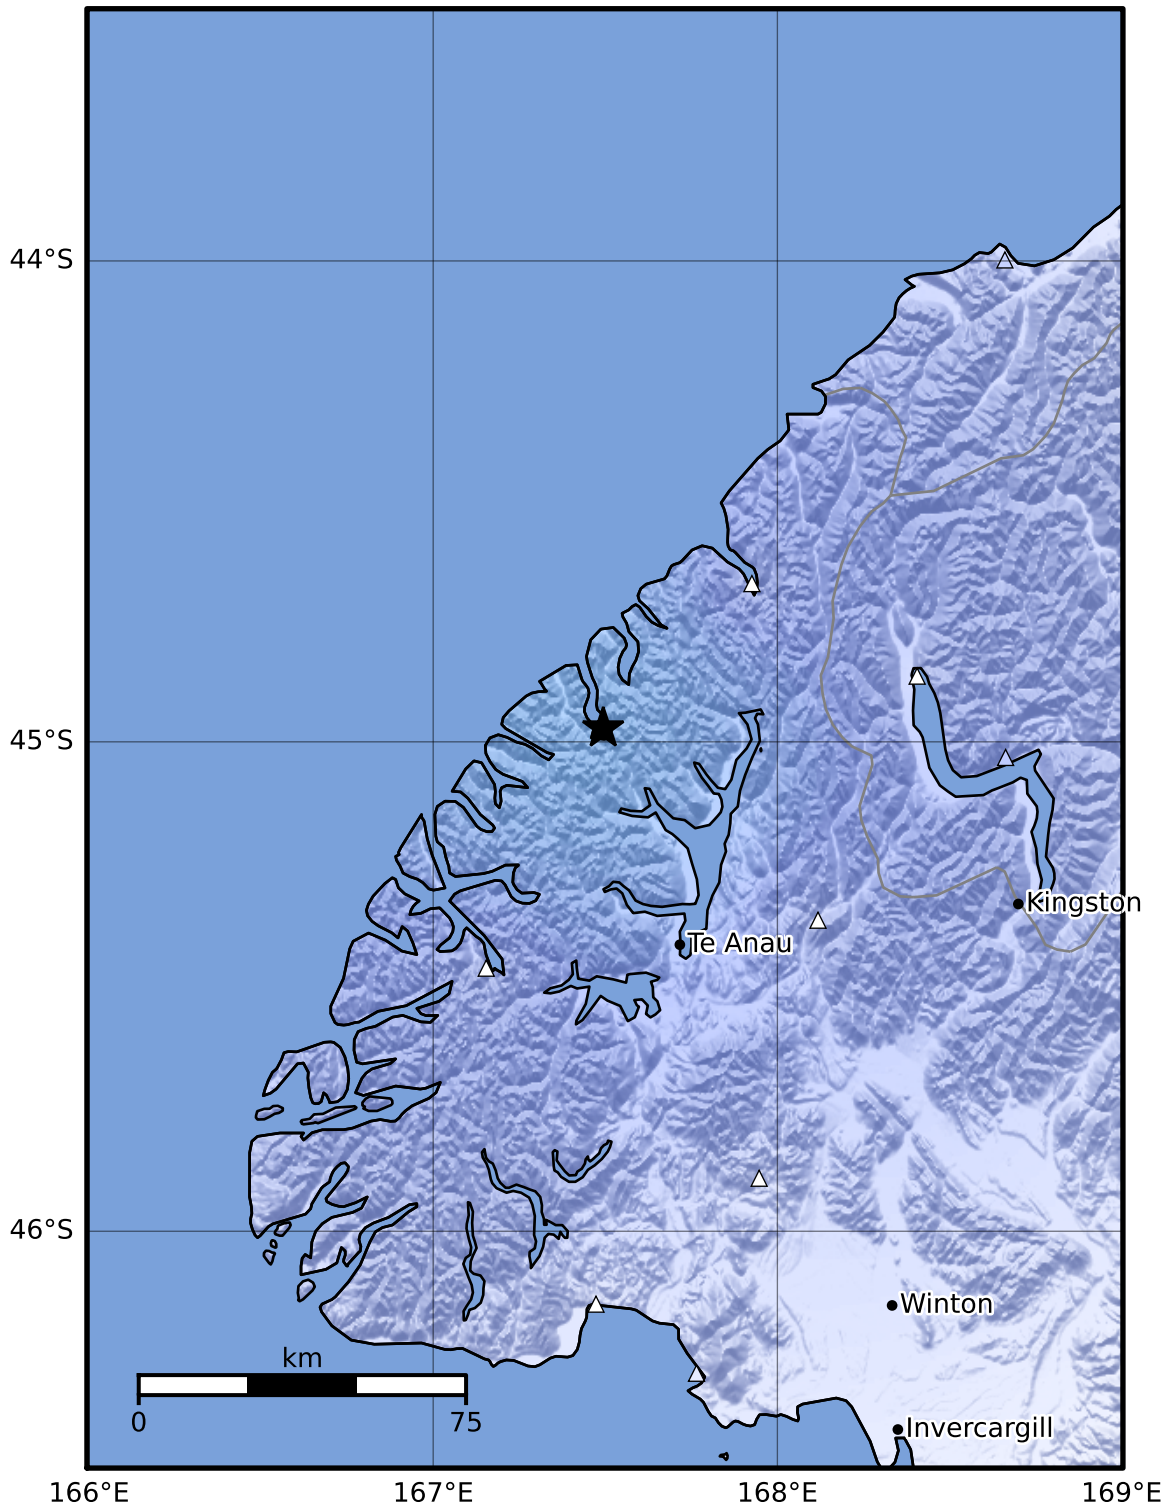

Macroseismic Intensity Map GNS Science

ShakeMap: Fiordland

Sep 26, 2023 17:28:35 UTC M3.8 S44.97 E167.49 Depth: 73.2km ID:2023p726292

SHAKING	Not felt	Weak	Light	Moderate	Strong	Very strong	Severe	Violent	Extreme
DAMAGE	None	None	None	Very light	Light	Moderate	Moderate/heavy	Heavy	Very heavy
PGA(%g)	<0.0464	0.29	1.63	5.16	12.5	22.4	40.2	72.2	>129
PGV(cm/s)	<0.0215	0.125	1.04	4.31	14.5	26.4	48.3	88.4	>162
INTENSITY	I	II-III	IV	V	VI	VII	VIII	IX	X+

Scale based on Moratalla et al.(2021) and Worden et al.(2012) Version 4: Processed 2023-09-26T17:49:59Z

△ Seismic Instrument ○ Reported Intensity

★ Epicenter