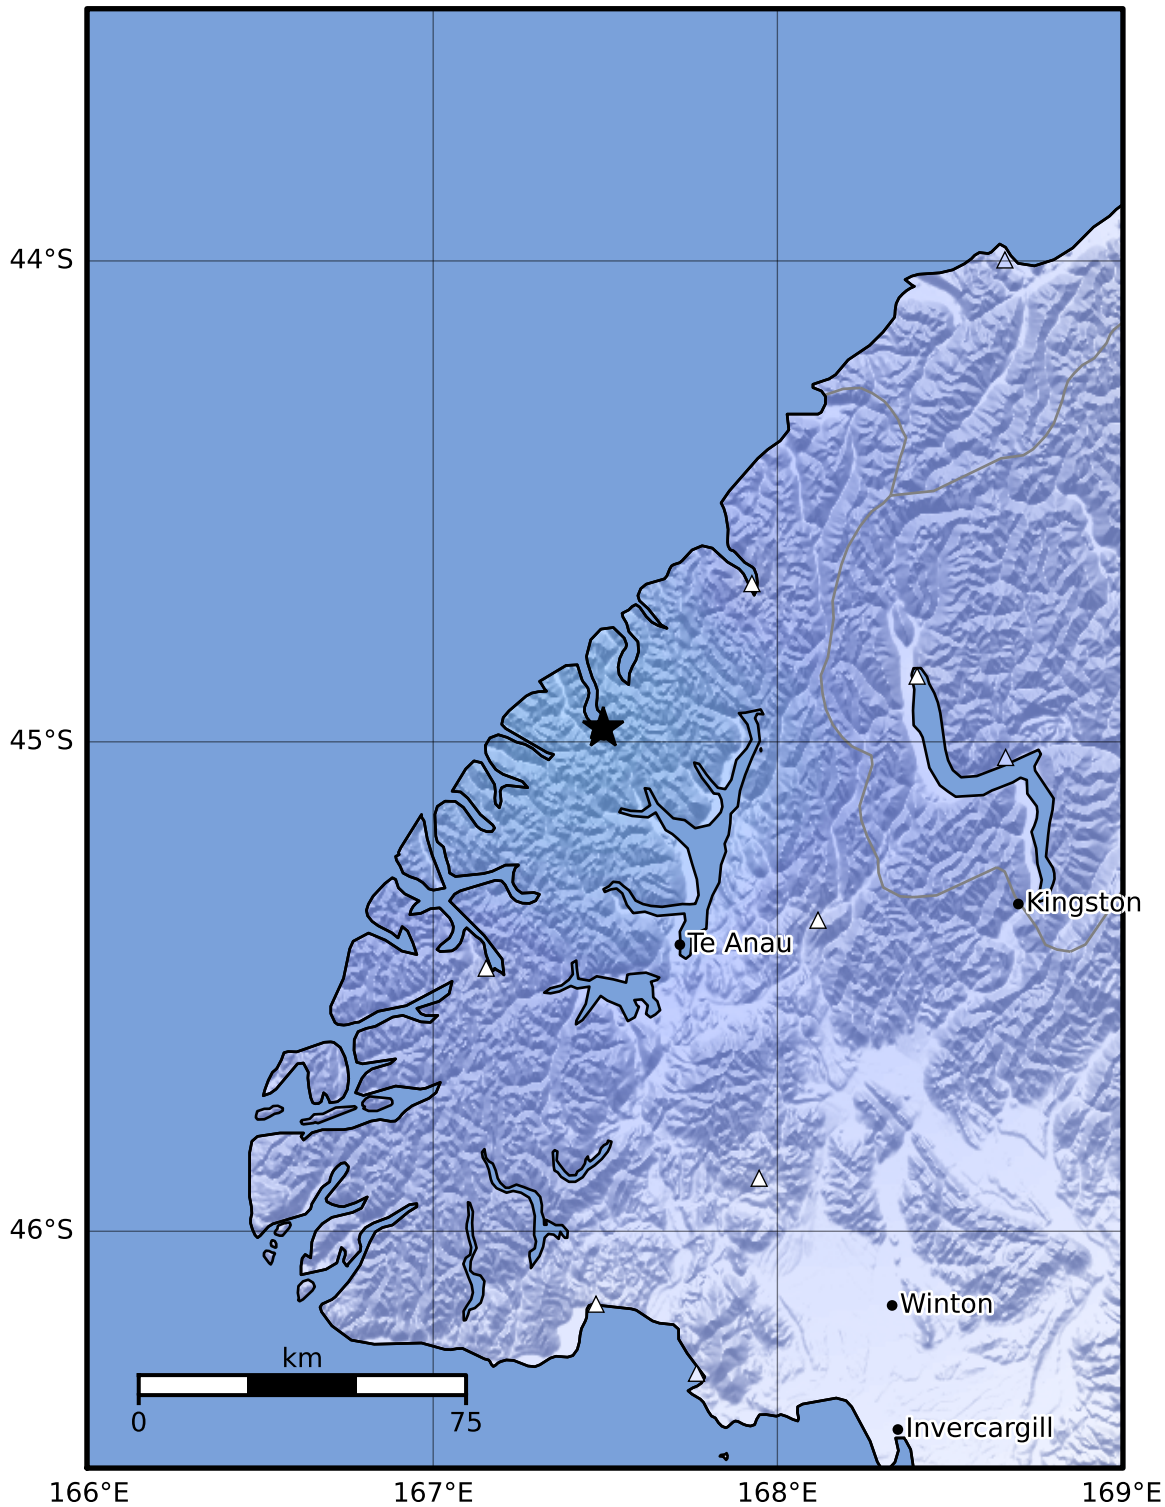

Macroseismic Intensity Map GNS Science

ShakeMap: Fiordland

Sep 26, 2023 17:28:35 UTC M3.8 S44.97 E167.49 Depth: 73.2km ID:2023p726292

SHAKING	Not felt	Weak	Light	Moderate	Strong	Very strong	Severe	Violent	Extreme
DAMAGE	None	None	None	Very light	Light	Moderate	Moderate/heavy	Heavy	Very heavy
PGA(%g)	<0.0464	0.29	1.63	5.16	12.5	22.4	40.2	72.2	>129
PGV(cm/s)	<0.0215	0.125	1.04	4.31	14.5	26.4	48.3	88.4	>162
INTENSITY	I	II-III	IV	V	VI	VII	VIII	IX	X+

Scale based on Moratalla et al.(2021) and Worden et al.(2012) Version 5: Processed 2023-09-26T17:56:20Z

△ Seismic Instrument ○ Reported Intensity

★ Epicenter