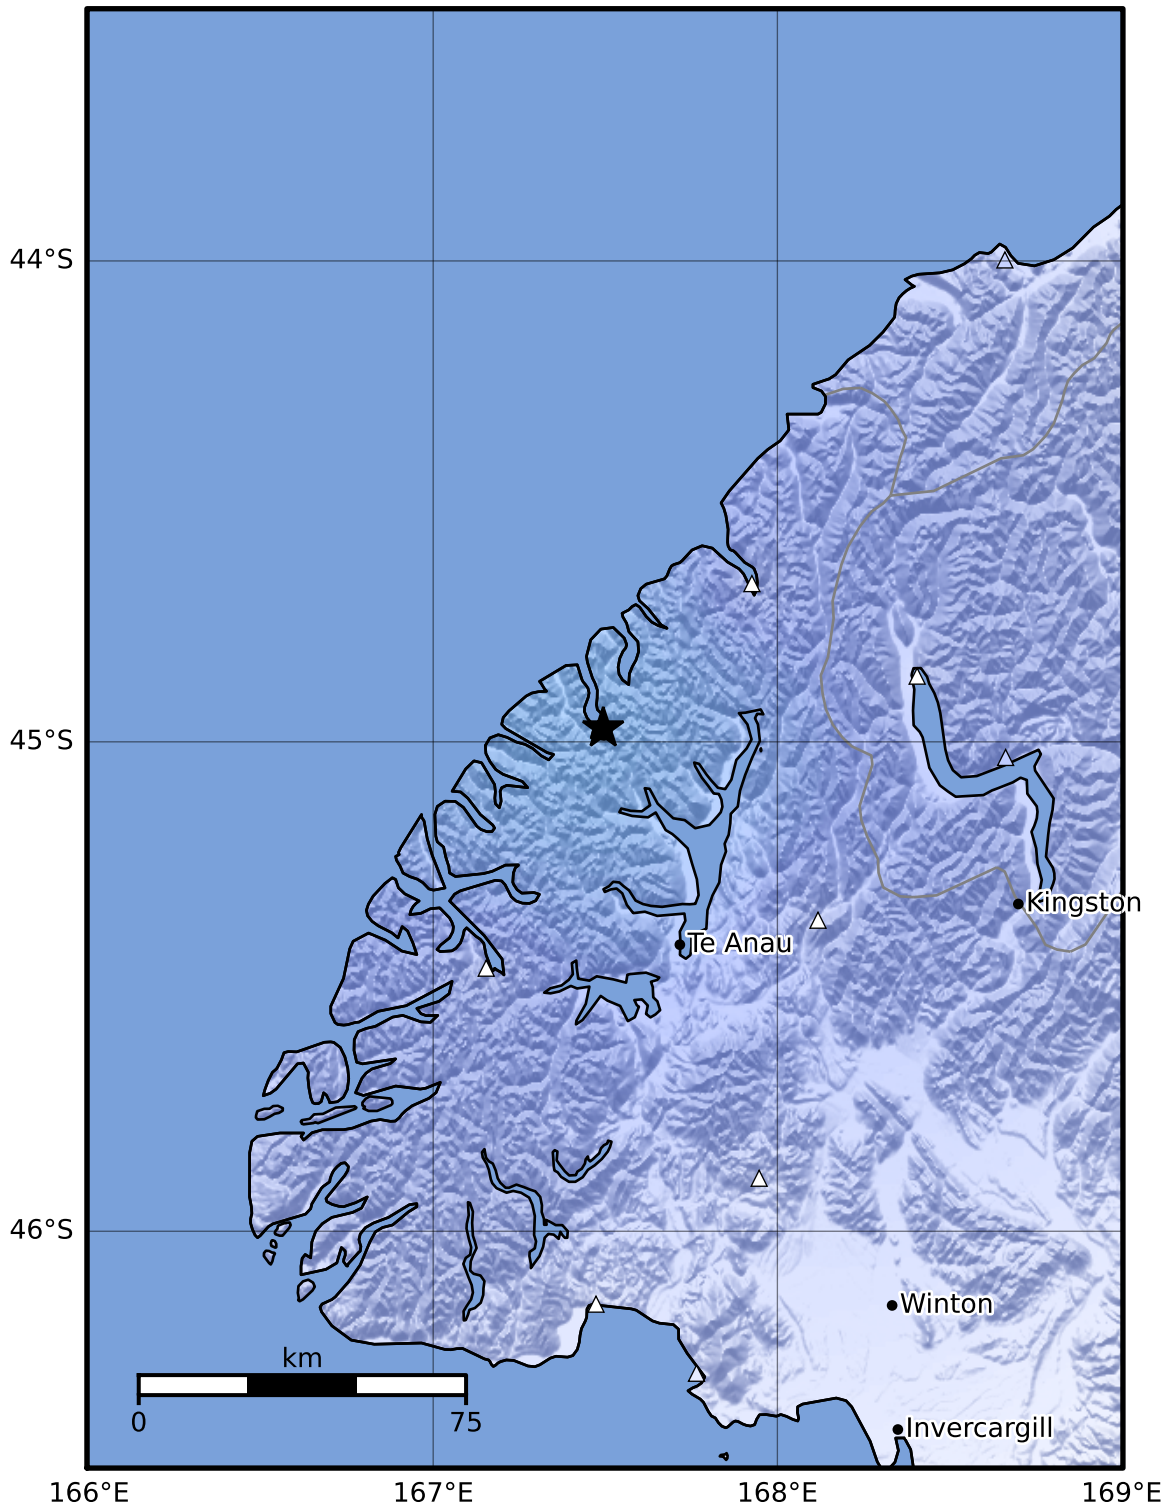

Macroseismic Intensity Map GNS Science

ShakeMap: Fiordland

Sep 26, 2023 17:28:35 UTC M3.8 S44.97 E167.49 Depth: 73.2km ID:2023p726292

SHAKING	Not felt	Weak	Light	Moderate	Strong	Very strong	Severe	Violent	Extreme
DAMAGE	None	None	None	Very light	Light	Moderate	Moderate/heavy	Heavy	Very heavy
PGA(%g)	<0.0464	0.29	1.63	5.16	12.5	22.4	40.2	72.2	>129
PGV(cm/s)	<0.0215	0.125	1.04	4.31	14.5	26.4	48.3	88.4	>162
INTENSITY	I	II-III	IV	V	VI	VII	VIII	IX	X+

Scale based on Moratalla et al.(2021) and Worden et al.(2012) Version 6: Processed 2023-09-26T18:02:42Z

△ Seismic Instrument ○ Reported Intensity

★ Epicenter