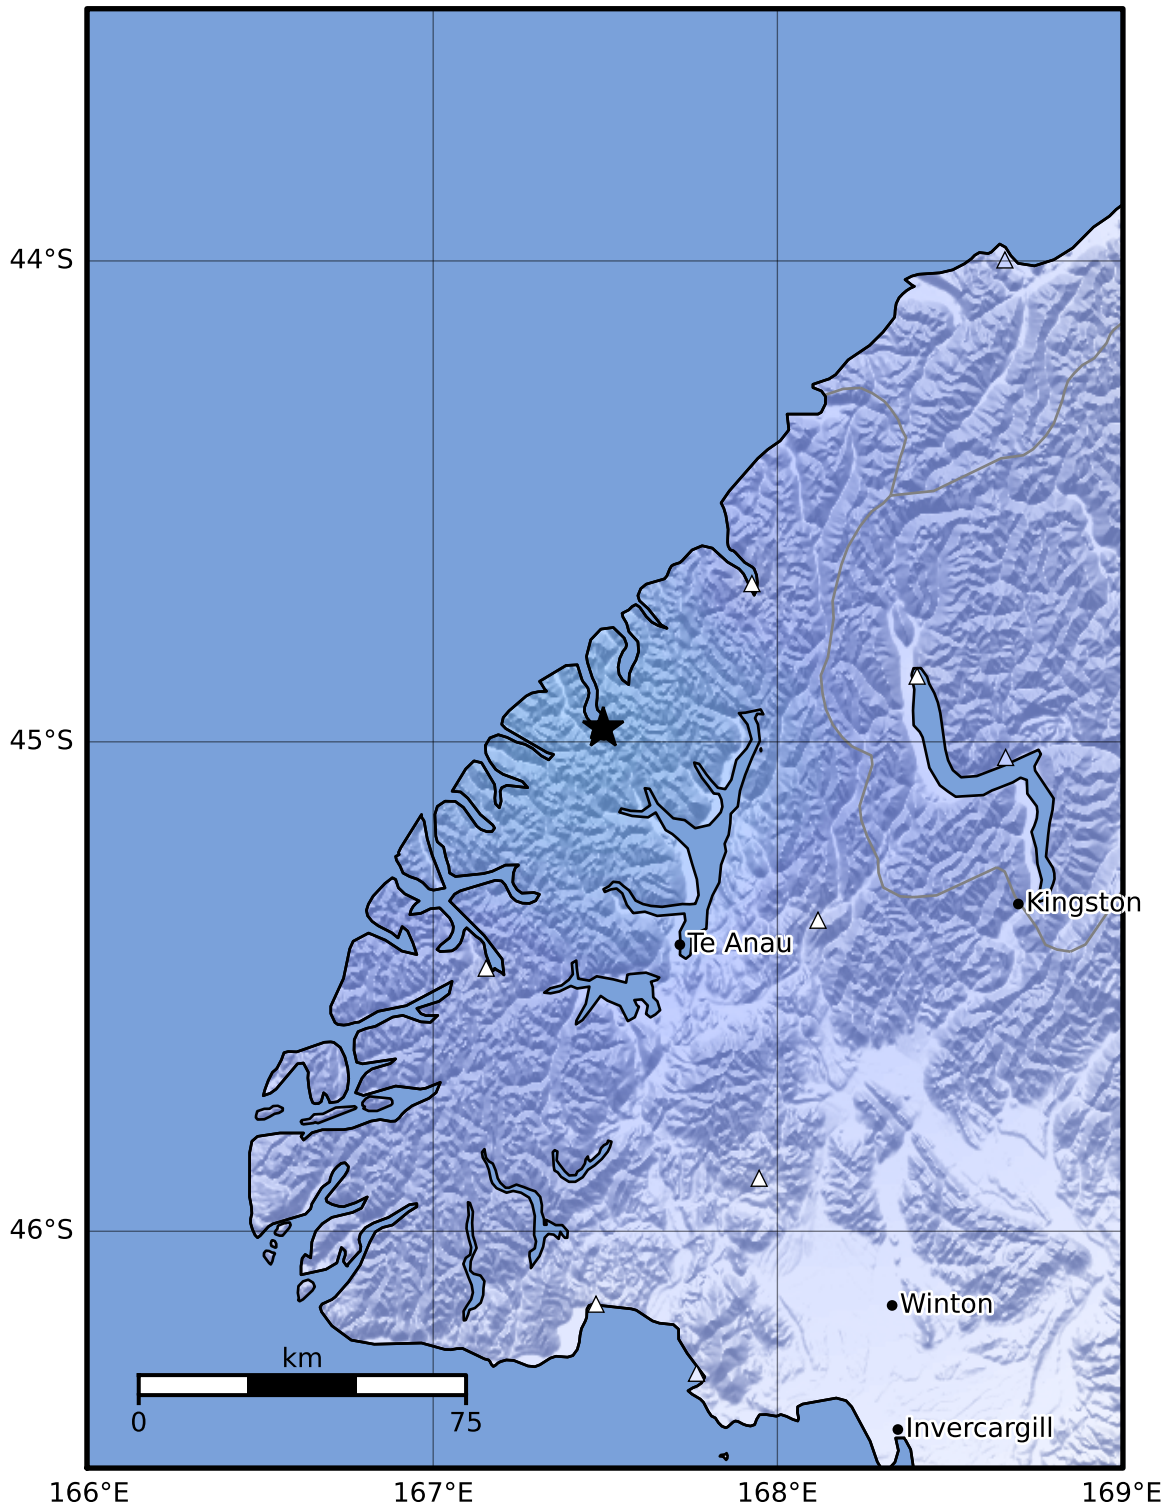

Macroseismic Intensity Map GNS Science

ShakeMap: Fiordland

Sep 26, 2023 17:28:35 UTC M3.8 S44.97 E167.49 Depth: 73.2km ID:2023p726292

SHAKING	Not felt	Weak	Light	Moderate	Strong	Very strong	Severe	Violent	Extreme
DAMAGE	None	None	None	Very light	Light	Moderate	Moderate/heavy	Heavy	Very heavy
PGA(%g)	<0.0464	0.29	1.63	5.16	12.5	22.4	40.2	72.2	>129
PGV(cm/s)	<0.0215	0.125	1.04	4.31	14.5	26.4	48.3	88.4	>162
INTENSITY	I	II-III	IV	V	VI	VII	VIII	IX	X+

Scale based on Moratalla et al.(2021) and Worden et al.(2012) Version 10: Processed 2023-09-26T23:29:24Z

△ Seismic Instrument ○ Reported Intensity

★ Epicenter