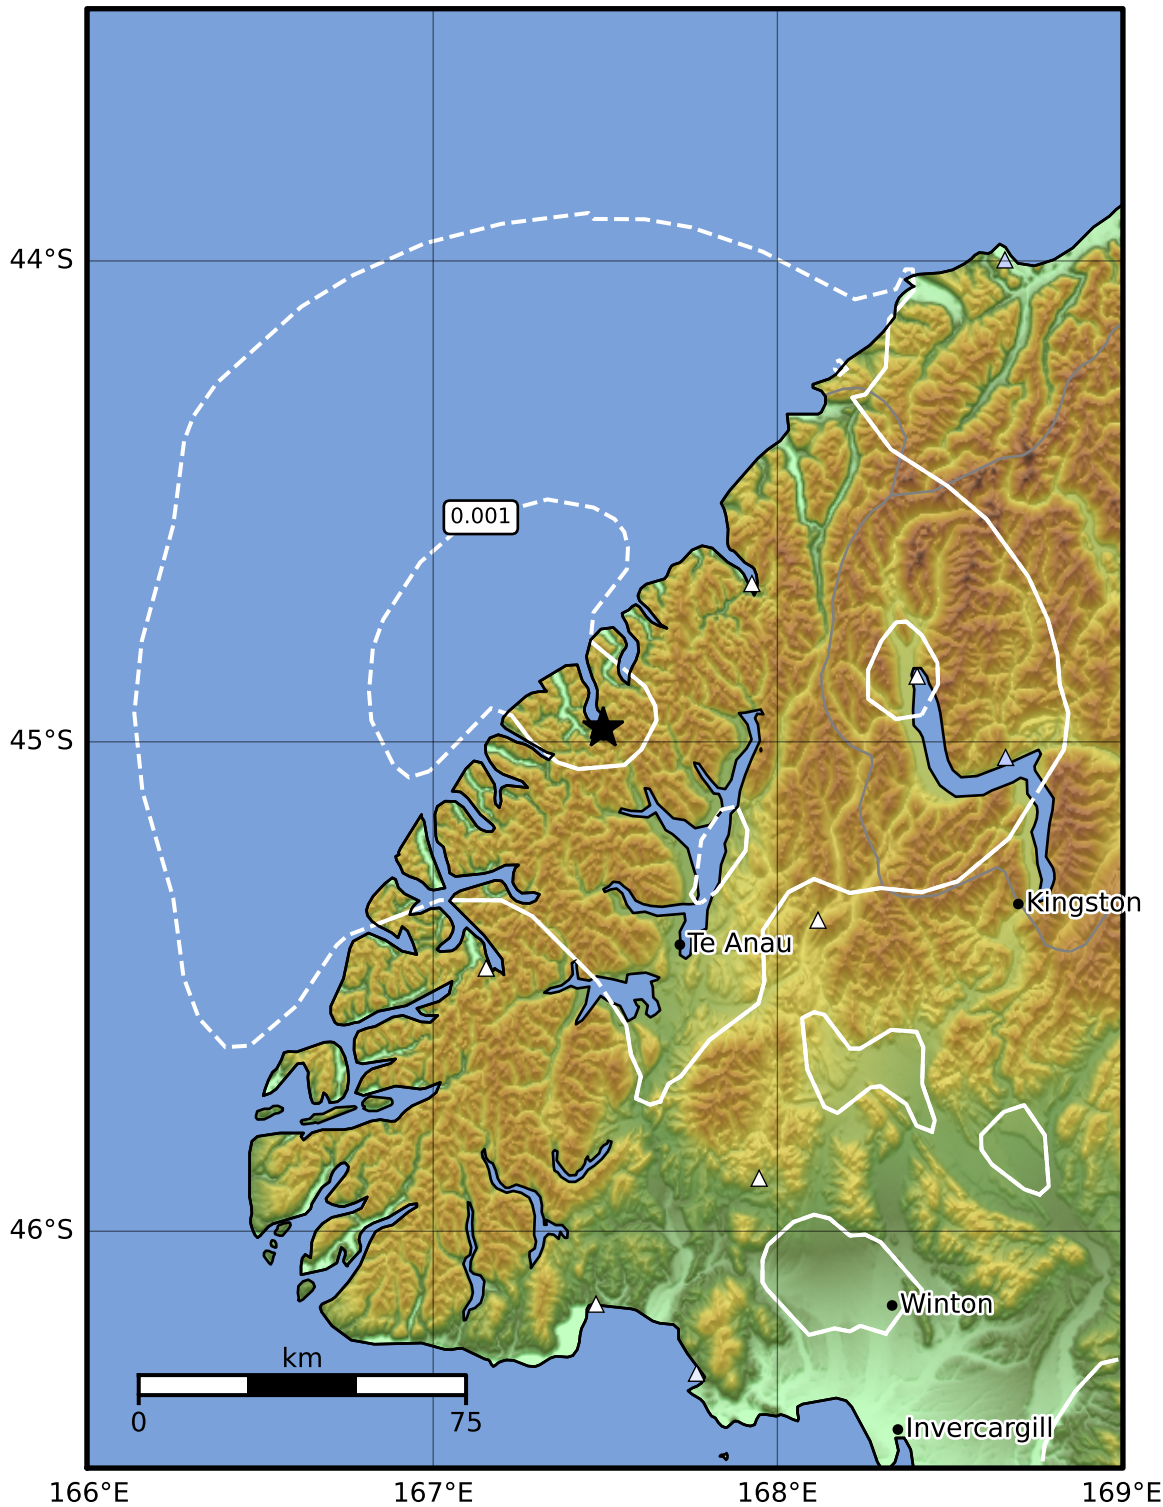

3.0 Second Peak Spectral Acceleration Map GNS Science

ShakeMap: Fiordland

Sep 26, 2023 17:28:35 UTC M3.8 S44.97 E167.49 Depth: 73.2km ID:2023p726292

Scale based on Moratalla et al.(2021) and Worden et al.(2012) Version 12: Processed 2023-09-27T17:29:24Z

△ Seismic Instrument ○ Reported Intensity ★ Epicenter