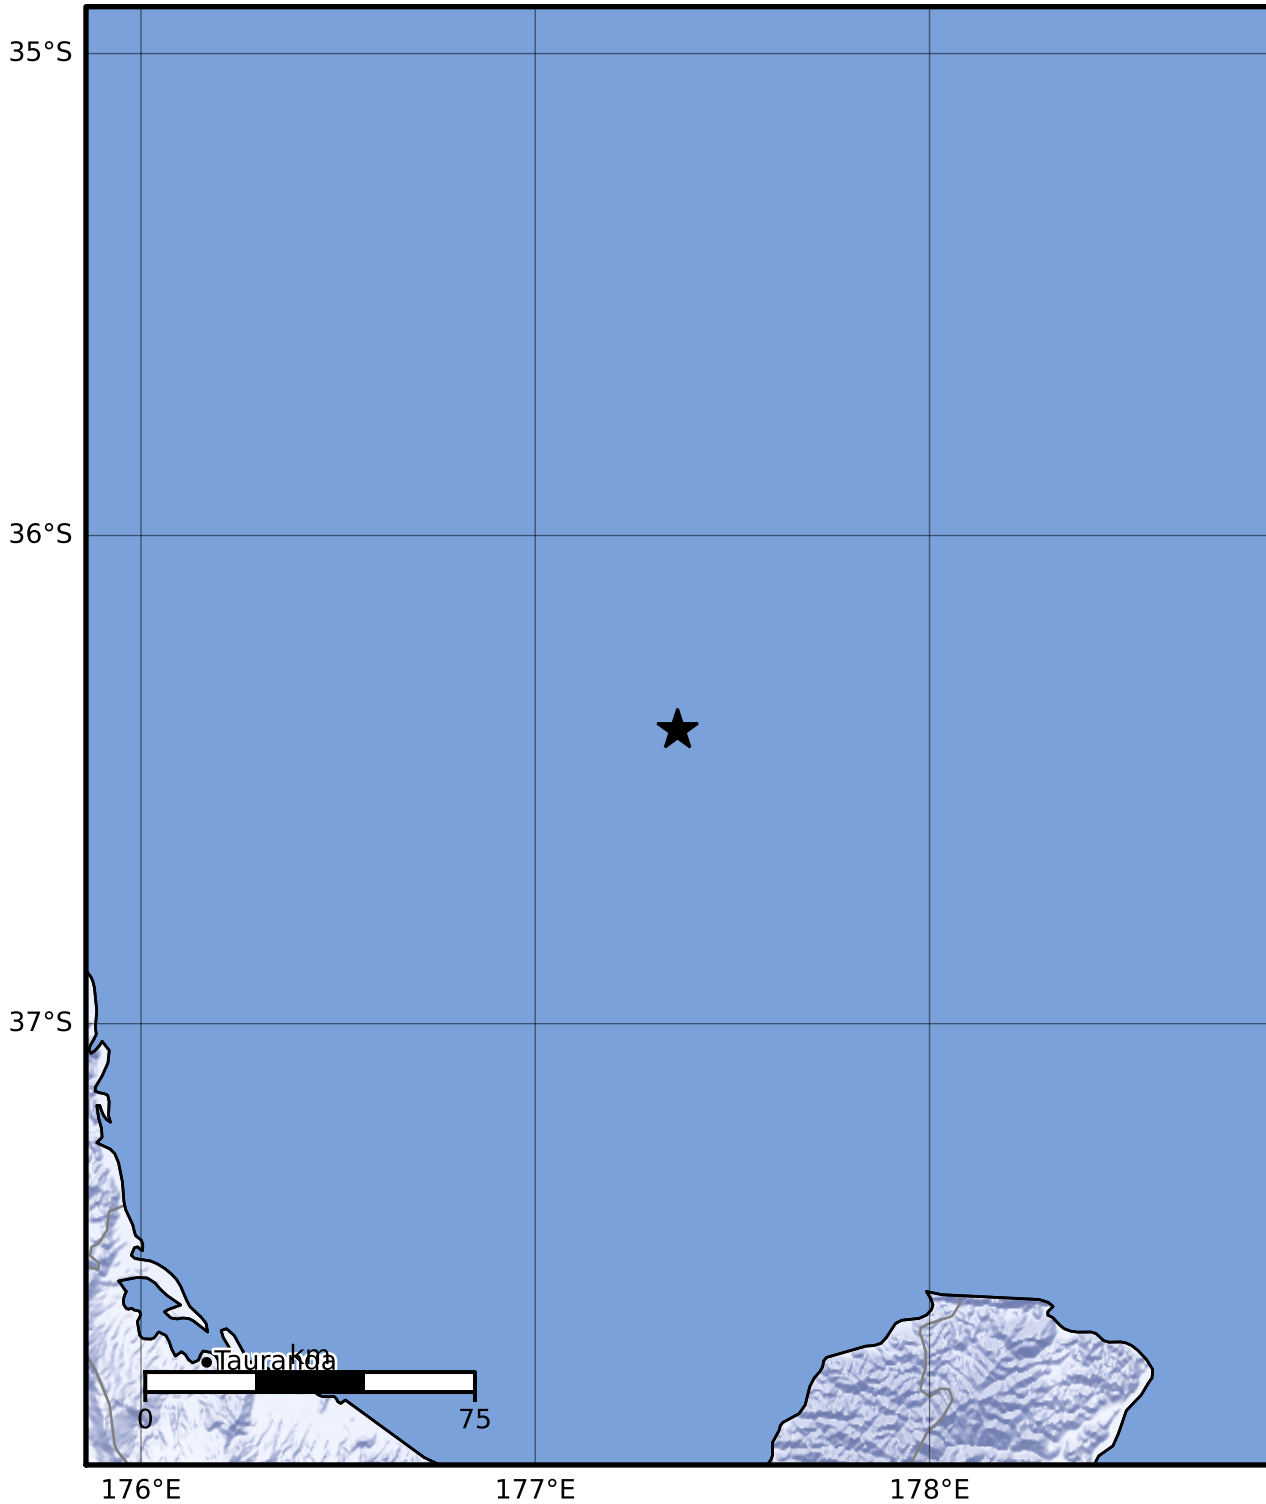

Macroseismic Intensity Map GNS Science

ShakeMap: Raukumara Plain

Sep 29, 2023 04:24:14 UTC M3.9 S36.40 E177.36 Depth: 221.2km ID:2023p732928

SHAKING	Not felt	Weak	Light	Moderate	Strong	Very strong	Severe	Violent	Extreme
DAMAGE	None	None	None	Very light	Light	Moderate	Moderate/heavy	Heavy	Very heavy
PGA(%g)	<0.0464	0.29	1.63	5.16	12.5	22.4	40.2	72.2	>129
PGV(cm/s)	<0.0215	0.125	1.04	4.31	14.5	26.4	48.3	88.4	>162
INTENSITY	I	II-III	IV	V	VI	VII	VIII	IX	X+

Scale based on Moratalla et al.(2021) and Worden et al.(2012) Version 1: Processed 2023-09-29T08:27:24Z

△ Seismic Instrument ○ Reported Intensity

★ Epicenter