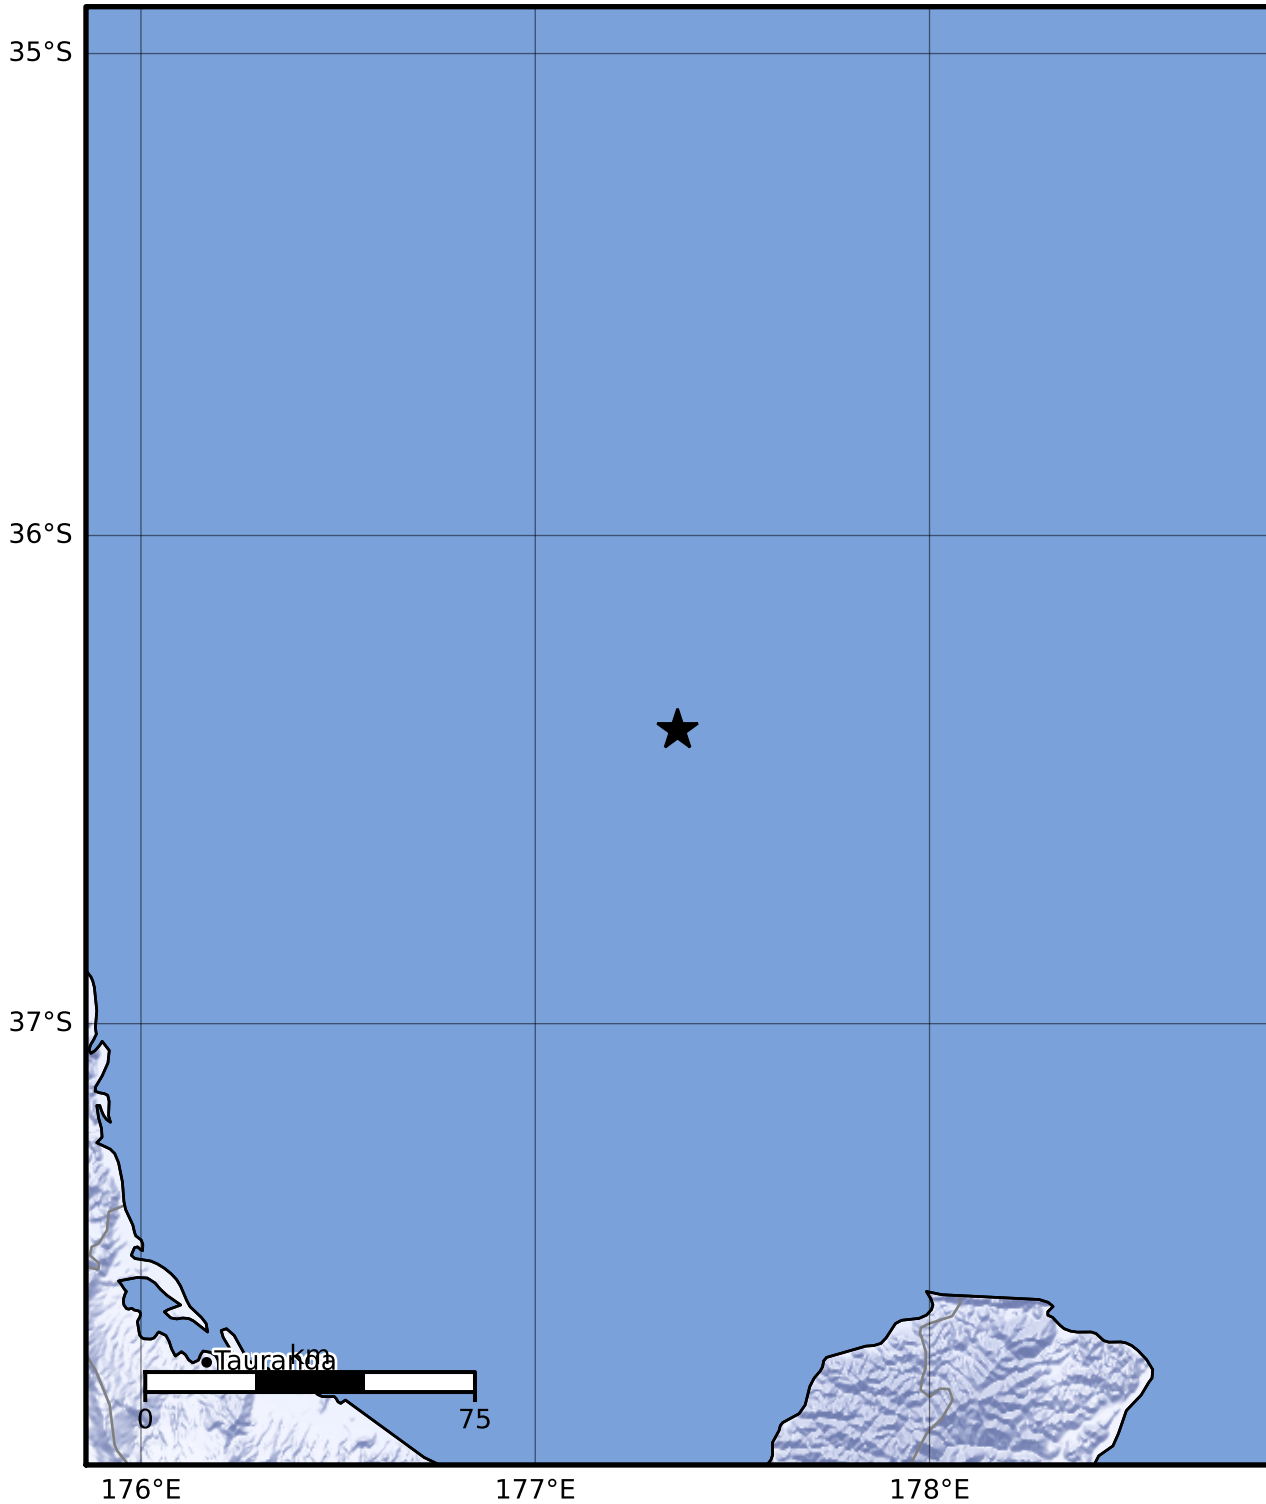

Macroseismic Intensity Map GNS Science

ShakeMap: Raukumara Plain

Sep 29, 2023 04:24:14 UTC M3.9 S36.40 E177.36 Depth: 221.2km ID:2023p732928

SHAKING	Not felt	Weak	Light	Moderate	Strong	Very strong	Severe	Violent	Extreme
DAMAGE	None	None	None	Very light	Light	Moderate	Moderate/heavy	Heavy	Very heavy
PGA(%g)	<0.0464	0.29	1.63	5.16	12.5	22.4	40.2	72.2	>129
PGV(cm/s)	<0.0215	0.125	1.04	4.31	14.5	26.4	48.3	88.4	>162
INTENSITY	I	II-III	IV	V	VI	VII	VIII	IX	X+

Scale based on Moratalla et al.(2021) and Worden et al.(2012) Version 3: Processed 2023-09-29T10:25:03Z

△ Seismic Instrument ○ Reported Intensity

★ Epicenter